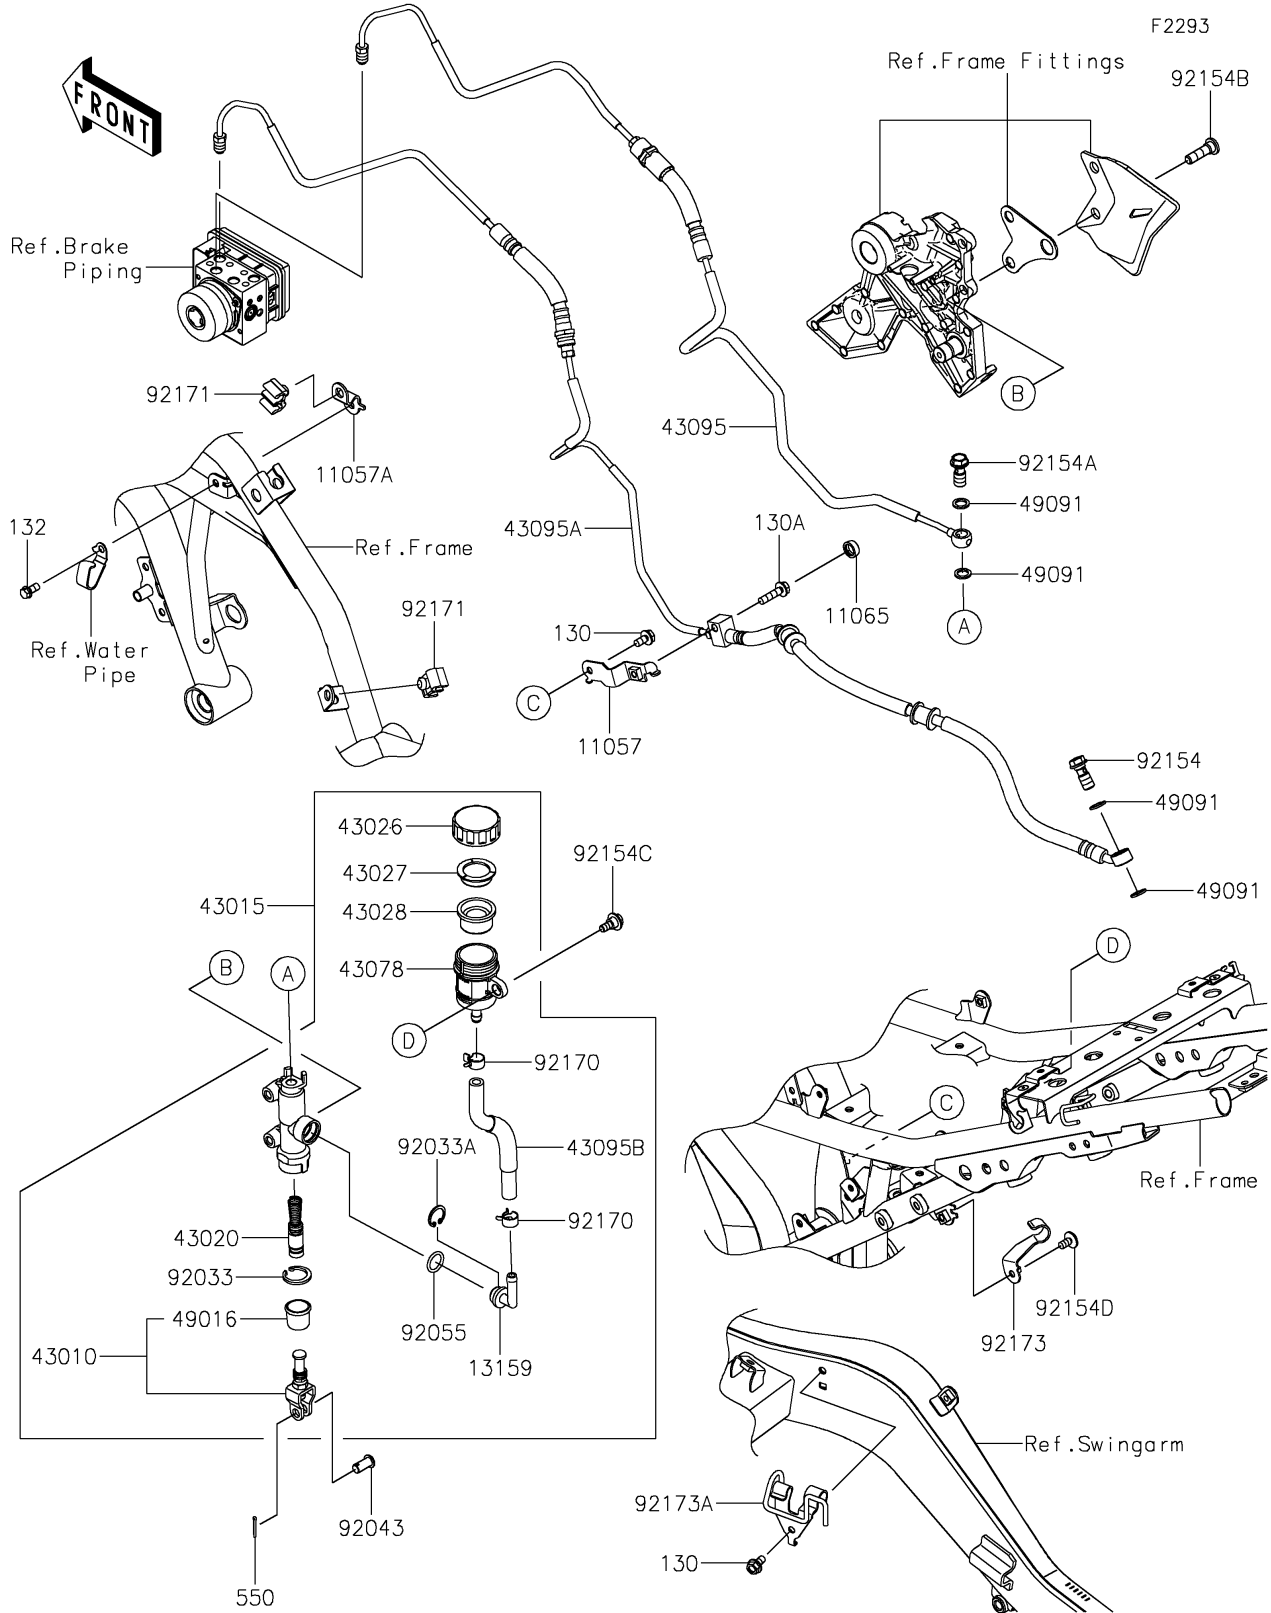

2021 NINJA® 650 PARTS DIAGRAM

Rear Master Cylinder

2021 NINJA® 650 PARTS LIST

Rear Master Cylinder

ITEM NAME	PART NUMBER	QUANTITY
BRACKET,ABS JOINT (Ref # 11057)	11057-0161	1
BRACKET,FR ABS PIPE (Ref # 11057A)	11057-0166	1
CAP,BOLT (Ref # 11065)	11065-0752	1
BOLT-FLANGED,6X12 (Ref # 130)	130BA0612	2
BOLT-FLANGED,6X25 (Ref # 130A)	130BA0625	1
CONNECTOR (Ref # 13159)	13159-1056	1
BOLT-FLANGED-SMALL,6X12 (Ref # 132)	132BA0612	1
ROD-ASSY-BRAKE (Ref # 43010)	43010-0020	1
CYLINDER-ASSY-MASTER,RR (Ref # 43015)	43015-0754	1
PISTON-COMP-BRAKE (Ref # 43020)	43020-1094	1
CAP-BRAKE (Ref # 43026)	43026-0009	1
PLATE-DIAPHRAGM (Ref # 43027)	43027-1053	1
DIAPHRAGM (Ref # 43028)	43028-1065	1
RESERVOIR (Ref # 43078)	43078-0060	1
HOSE-BRAKE,RR M/CYL.-ABS UNIT (Ref # 43095)	43095-0961	1
HOSE-BRAKE,ABS UNIT-RR CAL. (Ref # 43095A)	43095-0962	1
HOSE-BRAKE,RR M/CYL. (Ref # 43095B)	43095-0969	1
COVER-SEAL,BRAKE PISTON (Ref # 49016)	49016-1103	1
WASHER-SEAL,10.1X14.5X1.5 (Ref # 49091)	49091-0001	4
PIN-COTTER,2.0X15 (Ref # 550)	550AA2015	1
RING-SNAP,20.9X24.6X1.2 (Ref # 92033)	92033-0079	1
RING-SNAP,20.5MM (Ref # 92033A)	92033-1186	1
PIN (Ref # 92043)	92043-0182	1
RING-O,14.8X2.4 (Ref # 92055)	92055-0741	1
BOLT,OIL,L=23 (Ref # 92154)	92154-0226	1
BOLT,FLANGED,10X23 (Ref # 92154A)	92154-0732	1
BOLT,SOCKET,8X30 (Ref # 92154B)	92154-0843	2
BOLT (Ref # 92154C)	92154-0929	1
BOLT,SOCKET,6X12 (Ref # 92154D)	92154-0951	1

2021 NINJA® 650 PARTS LIST

Rear Master Cylinder

ITEM NAME	PART NUMBER	QUANTITY
CLAMP,HOSE (Ref # 92170)	92170-1091	2
CLAMP (Ref # 92171)	92171-0818	2
CLAMP,RR BRAKE HOSE (Ref # 92173)	92173-1604	1
CLAMP (Ref # 92173A)	92173-2291	1