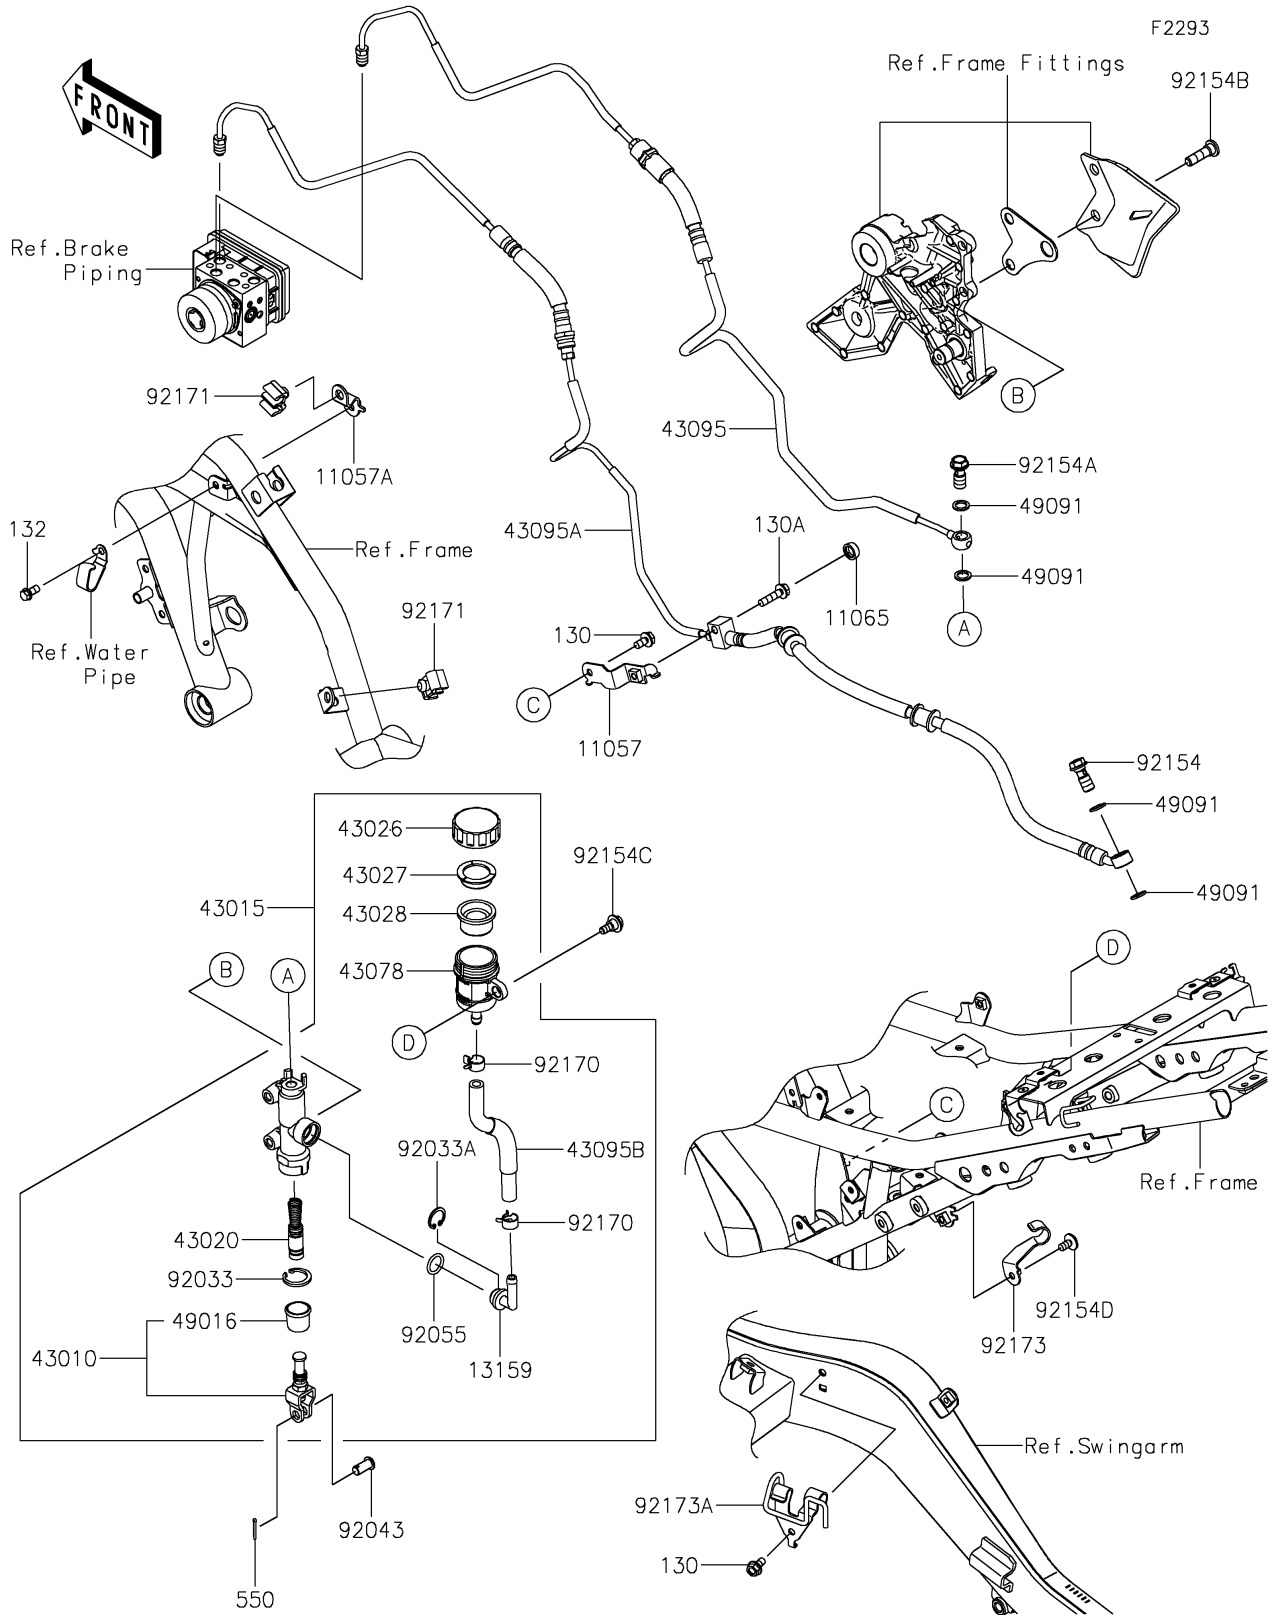

2021 NINJA® 650 ABS PARTS DIAGRAM

Rear Master Cylinder

2021 NINJA® 650 ABS PARTS LIST

Rear Master Cylinder

ITEM NAME	PART NUMBER	QUANTITY
BRACKET,ABS JOINT (Ref # 11057)	11057-0161	1
BRACKET,FR ABS PIPE (Ref # 11057A)	11057-0166	1
CAP,BOLT (Ref # 11065)	11065-0752	1
BOLT-FLANGED,6X12 (Ref # 130)	130BA0612	2
BOLT-FLANGED,6X25 (Ref # 130A)	130BA0625	1
CONNECTOR (Ref # 13159)	13159-1056	1
BOLT-FLANGED-SMALL,6X12 (Ref # 132)	132BA0612	1
ROD-ASSY-BRAKE (Ref # 43010)	43010-0020	1
CYLINDER-ASSY-MASTER,RR (Ref # 43015)	43015-0754	1
PISTON-COMP-BRAKE (Ref # 43020)	43020-1094	1
CAP-BRAKE (Ref # 43026)	43026-0009	1
PLATE-DIAPHRAGM (Ref # 43027)	43027-1053	1
DIAPHRAGM (Ref # 43028)	43028-1065	1
RESERVOIR (Ref # 43078)	43078-0060	1
HOSE-BRAKE,RR M/CYL.-ABS UNIT (Ref # 43095)	43095-0961	1
HOSE-BRAKE,ABS UNIT-RR CAL. (Ref # 43095A)	43095-0962	1
HOSE-BRAKE,RR M/CYL. (Ref # 43095B)	43095-0969	1
COVER-SEAL,BRAKE PISTON (Ref # 49016)	49016-1103	1
WASHER-SEAL,10.1X14.5X1.5 (Ref # 49091)	49091-0001	4
PIN-COTTER,2.0X15 (Ref # 550)	550AA2015	1
RING-SNAP,20.9X24.6X1.2 (Ref # 92033)	92033-0079	1
RING-SNAP,20.5MM (Ref # 92033A)	92033-1186	1
PIN (Ref # 92043)	92043-0182	1
RING-O,14.8X2.4 (Ref # 92055)	92055-0741	1
BOLT,OIL,L=23 (Ref # 92154)	92154-0226	1
BOLT,FLANGED,10X23 (Ref # 92154A)	92154-0732	1
BOLT,SOCKET,8X30 (Ref # 92154B)	92154-0843	2
BOLT (Ref # 92154C)	92154-0929	1
BOLT,SOCKET,6X12 (Ref # 92154D)	92154-0951	1

2021 NINJA® 650 ABS PARTS LIST

Rear Master Cylinder

ITEM NAME	PART NUMBER	QUANTITY
CLAMP,HOSE (Ref # 92170)	92170-1091	2
CLAMP (Ref # 92171)	92171-0818	2
CLAMP,RR BRAKE HOSE (Ref # 92173)	92173-1604	1
CLAMP (Ref # 92173A)	92173-2291	1