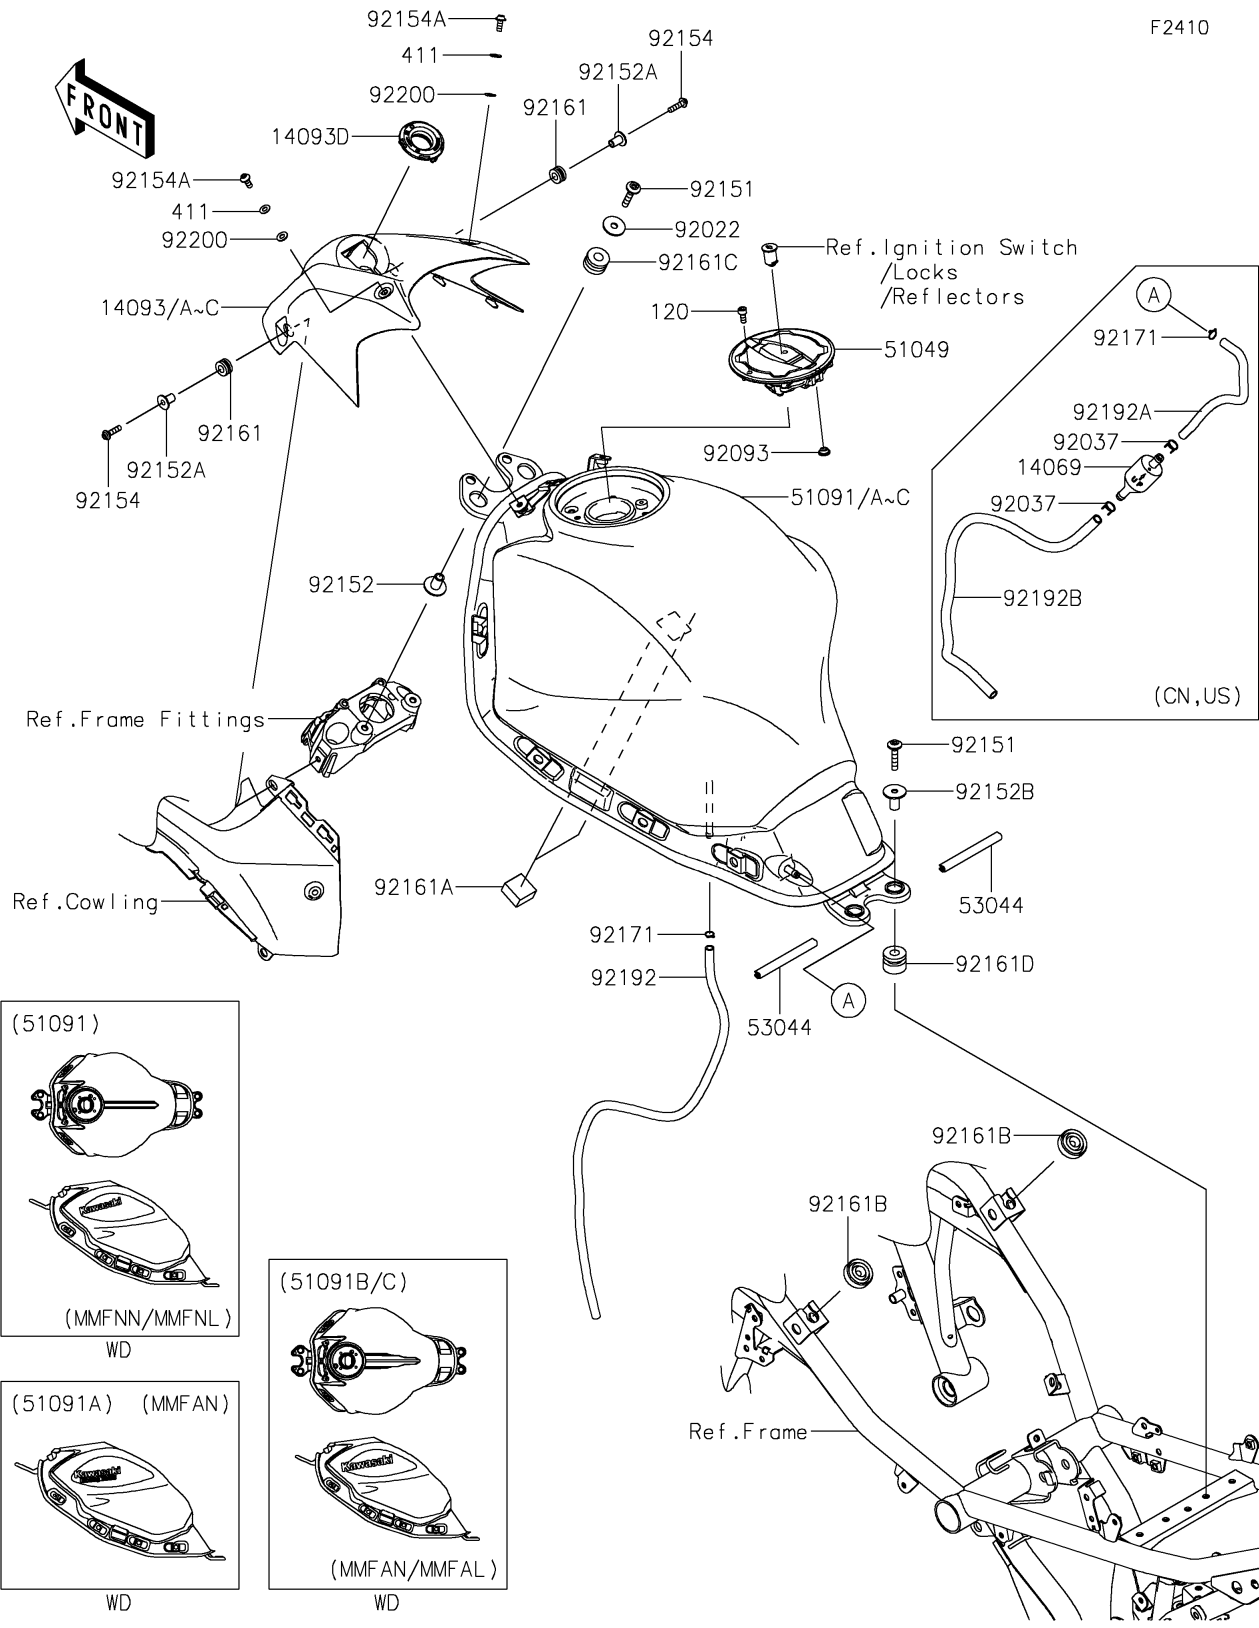

2021 NINJA® 650 PARTS DIAGRAM

Fuel Tank

F2410

2021 NINJA® 650 PARTS LIST

Fuel Tank

ITEM NAME	PART NUMBER	QUANTITY
BREATHER,FUEL TANK (Ref # 14069)	14069-1004	1
COVER,TANK,M.I.RED (Ref # 14093)	14093-0483-35D	1
COVER,TANK,M.S.BLACK (Ref # 14093A)	14093-0483-660	1
COVER,TANK,P.N.TEAL (Ref # 14093B)	14093-0483-68D	1
COVER,TANK,L.GREEN (Ref # 14093C)	14093-0483-777	1
COVER,IGNITION SW. (Ref # 14093D)	14093-0952	1
CAP-TANK (Ref # 51049)	51049-0735	1
TANK-COMP-FUEL,M.G.GRAY (Ref # 51091)	51091-5353-45W	1
TANK-COMP-FUEL,L.GREEN (Ref # 51091A)	51091-5354-777	1
TANK-COMP-FUEL,M.S.BLACK (Ref # 51091B)	51091-5357-660	1
TANK-COMP-FUEL,M.S.BLACK (Ref # 51091C)	51091-5358-660	1
TRIM,L=85 (Ref # 53044)	53044-0556	2
WASHER,7X24X1.6 (Ref # 92022)	92022-228	2
CLAMP,TUBE (Ref # 92037)	92037-147	2
SEAL,FUEL TANK CAP (Ref # 92093)	92093-1030	1
BOLT,SOCKET,6X30 (Ref # 92151)	92151-1605	4
COLLAR,6.5X10X17.6 (Ref # 92152)	92152-1655	2
COLLAR,5.6X16X14.2 (Ref # 92152A)	92152-2229	2
COLLAR,6.5X10X21.1 (Ref # 92152B)	92152-2325	2
BOLT,SOCKET,5X20 (Ref # 92154)	92154-0210	2
BOLT,SOCKET,5X12 (Ref # 92154A)	92154-1421	2
DAMPER,8X16X8.6 (Ref # 92161)	92161-0685	2
DAMPER,T=13 (Ref # 92161A)	92161-0792	2
DAMPER,14X30X10 (Ref # 92161B)	92161-1368	2
DAMPER,10X24X15 (Ref # 92161C)	92161-1482	2
DAMPER,10X24X19 (Ref # 92161D)	92161-1929	2
CLAMP,8X0.7 (Ref # 92171)	92171-1973	1
CLAMP,8X0.7 (Ref # 92171)	92171-1973	2
TUBE,6X9X620 (Ref # 92192)	92192-1085	1

2021 NINJA® 650 PARTS LIST

Fuel Tank

ITEM NAME	PART NUMBER	QUANTITY
TUBE,6X9X173/35 (Ref # 92192A)	92192-1702	1
TUBE,7X10.5X480 (Ref # 92192B)	92192-1724	1
BOLT-SOCKET,5X12 (Ref # 120)	120CA0512	4
WASHER-PLAIN,5MM (Ref # 411)	411AA0500	2
WASHER,NYLONE,5.3X11.5X0.5 (Ref # 92200)	92200-0006	2