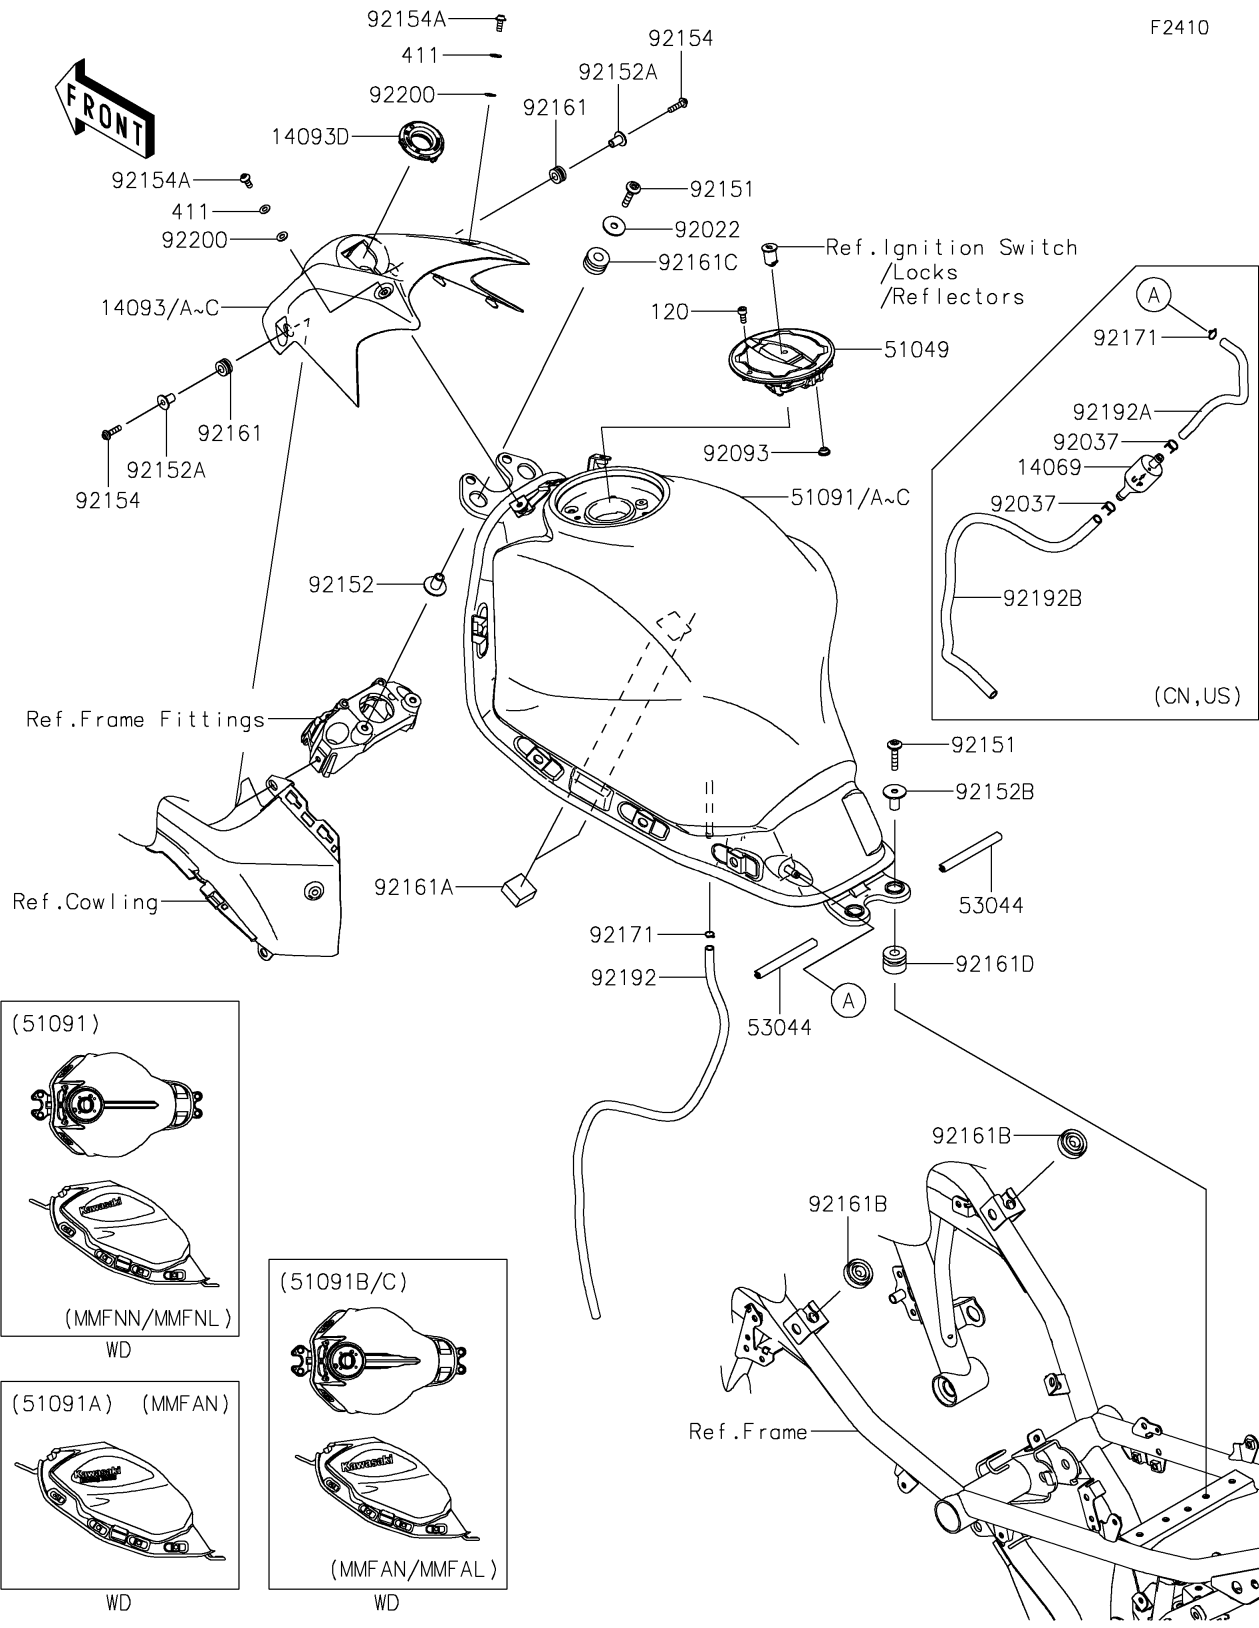

2021 NINJA® 650 ABS PARTS DIAGRAM

Fuel Tank

2021 NINJA® 650 ABS PARTS LIST

Fuel Tank

ITEM NAME	PART NUMBER	QUANTITY
BREATHER,FUEL TANK (Ref # 14069)	14069-1004	1
COVER,TANK,M.I.RED (Ref # 14093)	14093-0483-35D	1
COVER,TANK,M.S.BLACK (Ref # 14093A)	14093-0483-660	1
COVER,TANK,P.N.TEAL (Ref # 14093B)	14093-0483-68D	1
COVER,TANK,L.GREEN (Ref # 14093C)	14093-0483-777	1
COVER,IGNITION SW. (Ref # 14093D)	14093-0952	1
CAP-TANK (Ref # 51049)	51049-0735	1
TANK-COMP-FUEL,M.G.GRAY (Ref # 51091)	51091-5353-45W	1
TANK-COMP-FUEL,L.GREEN (Ref # 51091A)	51091-5354-777	1
TANK-COMP-FUEL,M.S.BLACK (Ref # 51091B)	51091-5357-660	1
TANK-COMP-FUEL,M.S.BLACK (Ref # 51091C)	51091-5358-660	1
TRIM,L=85 (Ref # 53044)	53044-0556	2
WASHER,7X24X1.6 (Ref # 92022)	92022-228	2
CLAMP,TUBE (Ref # 92037)	92037-147	2
SEAL,FUEL TANK CAP (Ref # 92093)	92093-1030	1
BOLT,SOCKET,6X30 (Ref # 92151)	92151-1605	4
COLLAR,6.5X10X17.6 (Ref # 92152)	92152-1655	2
COLLAR,5.6X16X14.2 (Ref # 92152A)	92152-2229	2
COLLAR,6.5X10X21.1 (Ref # 92152B)	92152-2325	2
BOLT,SOCKET,5X20 (Ref # 92154)	92154-0210	2
BOLT,SOCKET,5X12 (Ref # 92154A)	92154-1421	2
DAMPER,8X16X8.6 (Ref # 92161)	92161-0685	2
DAMPER,T=13 (Ref # 92161A)	92161-0792	2
DAMPER,14X30X10 (Ref # 92161B)	92161-1368	2
DAMPER,10X24X15 (Ref # 92161C)	92161-1482	2
DAMPER,10X24X19 (Ref # 92161D)	92161-1929	2
CLAMP,8X0.7 (Ref # 92171)	92171-1973	1
CLAMP,8X0.7 (Ref # 92171)	92171-1973	2
TUBE,6X9X620 (Ref # 92192)	92192-1085	1

2021 NINJA® 650 ABS PARTS LIST

Fuel Tank

ITEM NAME	PART NUMBER	QUANTITY
TUBE,6X9X173/35 (Ref # 92192A)	92192-1702	1
TUBE,7X10.5X480 (Ref # 92192B)	92192-1724	1
BOLT-SOCKET,5X12 (Ref # 120)	120CA0512	4
WASHER-PLAIN,5MM (Ref # 411)	411AA0500	2
WASHER,NYLONE,5.3X11.5X0.5 (Ref # 92200)	92200-0006	2