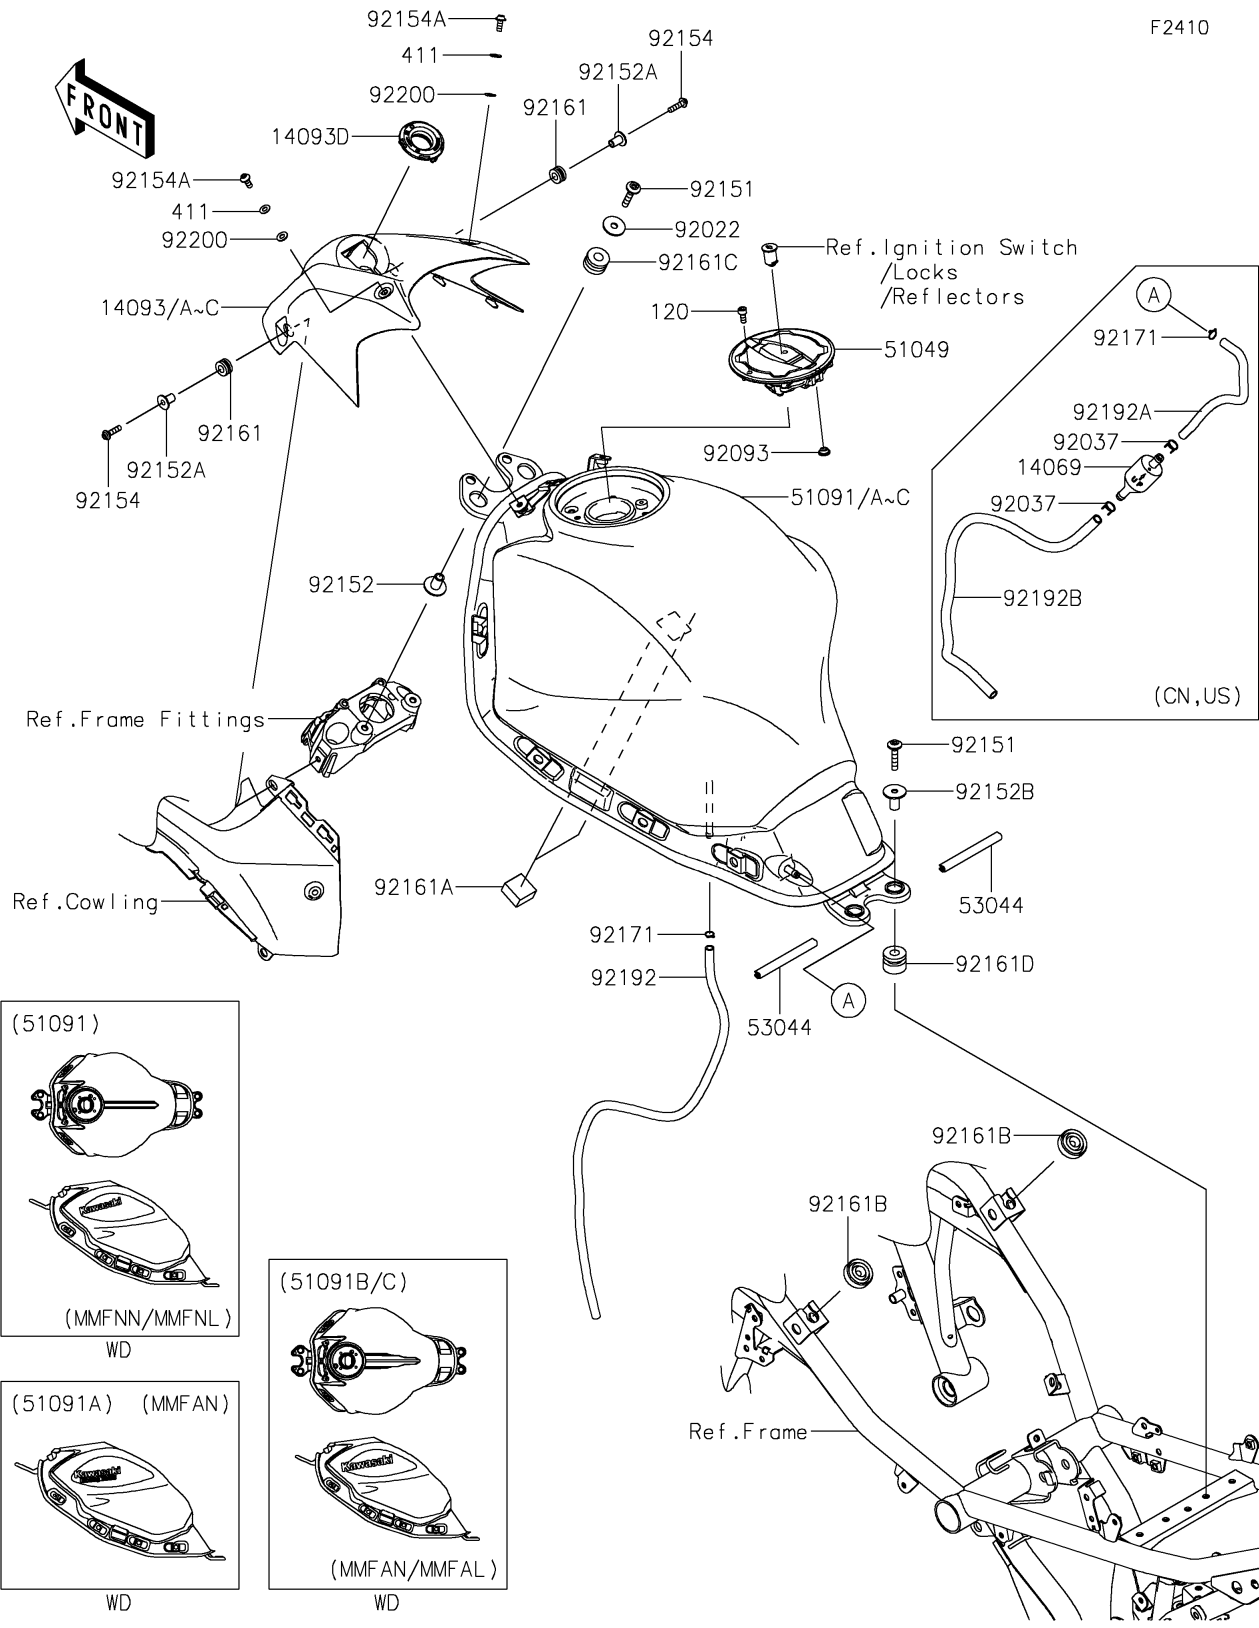

2021 NINJA® 650 ABS PARTS DIAGRAM

Fuel Tank

2021 NINJA® 650 ABS PARTS LIST

Fuel Tank

ITEM NAME	PART NUMBER	QUANTITY
BREATHER,FUEL TANK (Ref # 14069)	14069-1004	1
COVER,TANK,M.I.RED (Ref # 14093)	14093-0483-35D	1
COVER,TANK,M.S.BLACK (Ref # 14093A)	14093-0483-660	1
COVER,TANK,P.N.TEAL (Ref # 14093B)	14093-0483-68D	1
COVER,TANK,L.GREEN (Ref # 14093C)	14093-0483-777	1
COVER,IGNITION SW. (Ref # 14093D)	14093-0952	1
CAP-TANK (Ref # 51049)	51049-0735	1
TANK-COMP-FUEL,M.G.GRAY (Ref # 51091)	51091-5353-45W	1
TANK-COMP-FUEL,L.GREEN (Ref # 51091A)	51091-5354-777	1
TANK-COMP-FUEL,M.S.BLACK (Ref # 51091B)	51091-5357-660	1
TANK-COMP-FUEL,M.S.BLACK (Ref # 51091C)	51091-5358-660	1
TRIM,L=85 (Ref # 53044)	53044-0556	2
WASHER,7X24X1.6 (Ref # 92022)	92022-228	2
CLAMP,TUBE (Ref # 92037)	92037-147	2
SEAL,FUEL TANK CAP (Ref # 92093)	92093-1030	1
BOLT,SOCKET,6X30 (Ref # 92151)	92151-1605	4
COLLAR,6.5X10X17.6 (Ref # 92152)	92152-1655	2
COLLAR,5.6X16X14.2 (Ref # 92152A)	92152-2229	2
COLLAR,6.5X10X21.1 (Ref # 92152B)	92152-2325	2
BOLT,SOCKET,5X20 (Ref # 92154)	92154-0210	2
BOLT,SOCKET,5X12 (Ref # 92154A)	92154-1421	2
DAMPER,8X16X8.6 (Ref # 92161)	92161-0685	2
DAMPER,T=13 (Ref # 92161A)	92161-0792	2
DAMPER,14X30X10 (Ref # 92161B)	92161-1368	2
DAMPER,10X24X15 (Ref # 92161C)	92161-1482	2
DAMPER,10X24X19 (Ref # 92161D)	92161-1929	2
CLAMP,8X0.7 (Ref # 92171)	92171-1973	1
CLAMP,8X0.7 (Ref # 92171)	92171-1973	2
TUBE,6X9X620 (Ref # 92192)	92192-1085	1

2021 NINJA® 650 ABS PARTS LIST

Fuel Tank

ITEM NAME	PART NUMBER	QUANTITY
TUBE,6X9X173/35 (Ref # 92192A)	92192-1702	1
TUBE,7X10.5X480 (Ref # 92192B)	92192-1724	1
BOLT-SOCKET,5X12 (Ref # 120)	120CA0512	4
WASHER-PLAIN,5MM (Ref # 411)	411AA0500	2
WASHER,NYLON,5.3X11.5X0.5 (Ref # 92200)	92200-0006	2