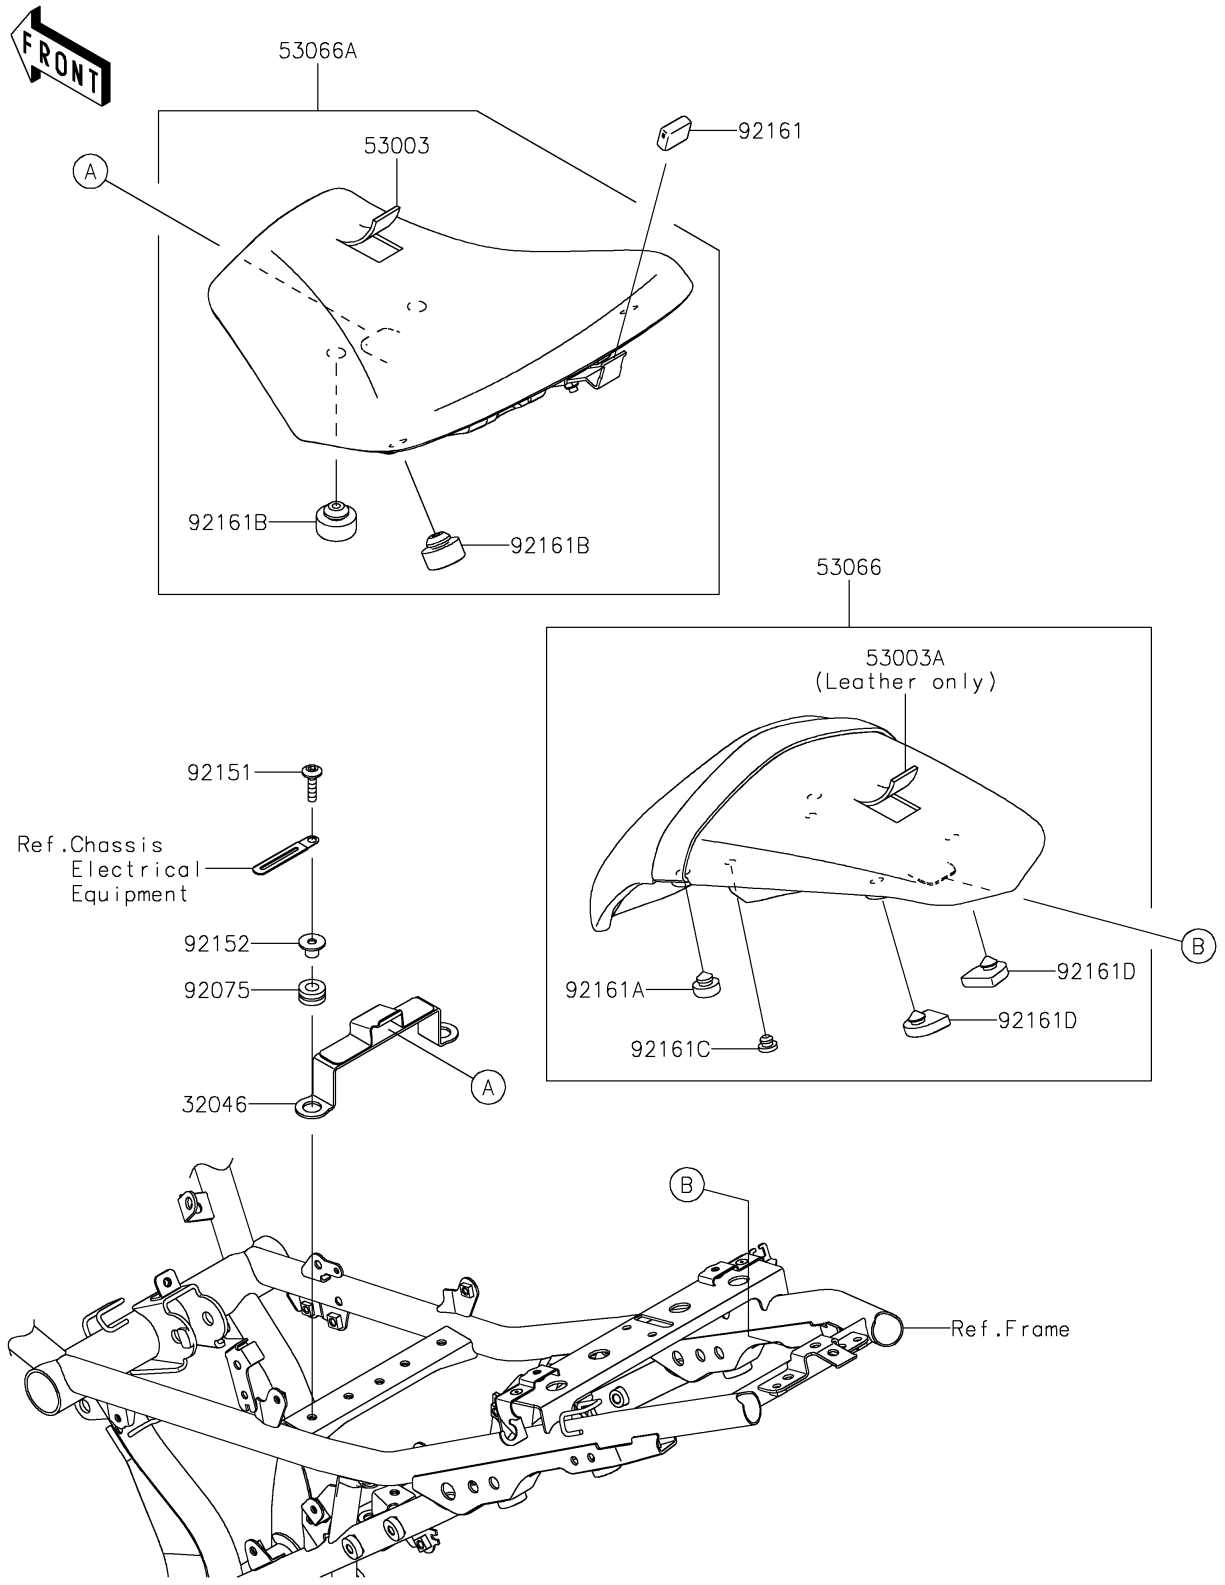

2021 NINJA® 650 PARTS DIAGRAM

Seat

F2510

2021 NINJA® 650 PARTS LIST

Seat

ITEM NAME	PART NUMBER	QUANTITY
BRACKET-SEAT (Ref # 32046)	32046-0394	1
LEATHER,FR SEAT,BLACK (Ref # 53003)	53003-0443-MA	1
LEATHER,RR,BLACK (Ref # 53003A)	53003-0505-MA	1
SEAT-ASSY,RR,BLACK+BLK (Ref # 53066)	53066-0662-12Y	1
SEAT-ASSY,FR,BLACK (Ref # 53066A)	53066-0690-MA	1
DAMPER (Ref # 92075)	92075-1880	2
BOLT,SOCKET,6X25 (Ref # 92151)	92151-1611	2
COLLAR,6.5X10X11.6 (Ref # 92152)	92152-2326	2
DAMPER,SEAT BRACKET,FR (Ref # 92161)	92161-1865	1
DAMPER,10X20X8 (Ref # 92161A)	92161-1898	2
DAMPER,14X30X14.5 (Ref # 92161B)	92161-1970	4
DAMPER (Ref # 92161C)	92161-1971	2
DAMPER (Ref # 92161D)	92161-2259	2