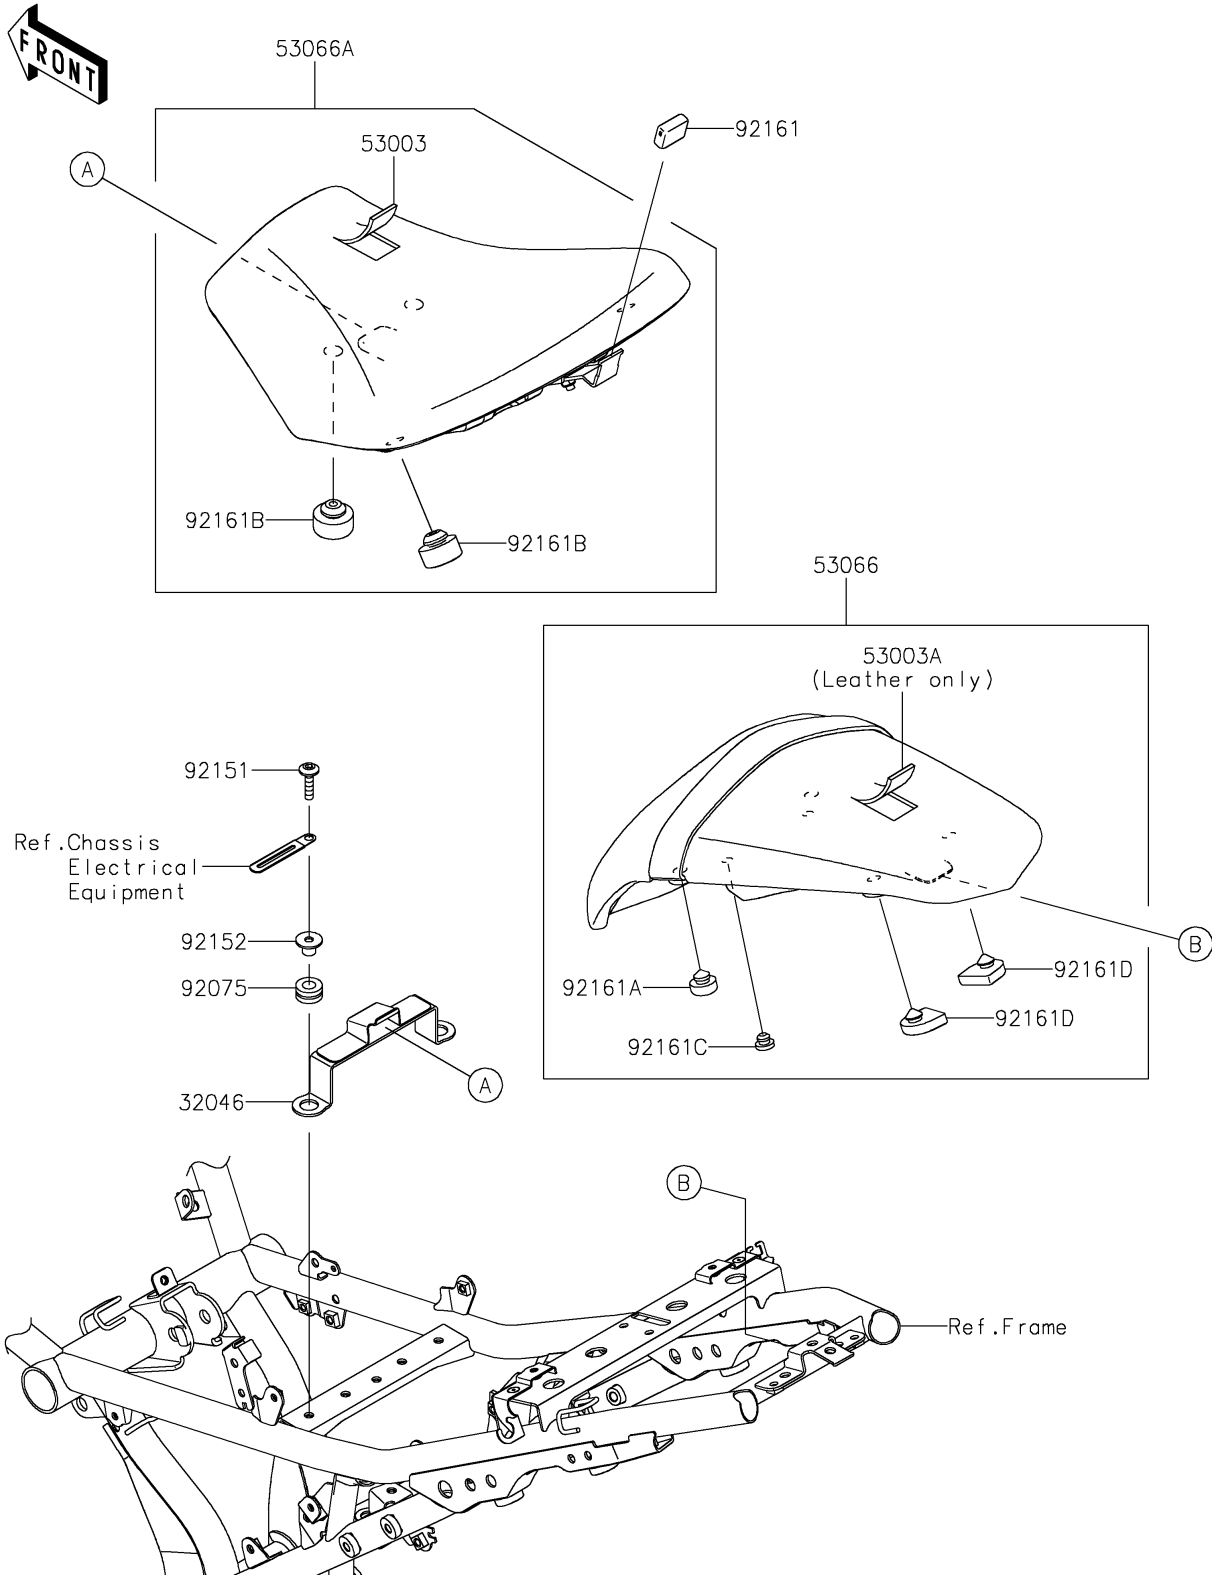

2021 NINJA® 650 ABS PARTS DIAGRAM

Seat

F2510

2021 NINJA® 650 ABS PARTS LIST

Seat

ITEM NAME	PART NUMBER	QUANTITY
BRACKET-SEAT (Ref # 32046)	32046-0394	1
LEATHER,FR SEAT,BLACK (Ref # 53003)	53003-0443-MA	1
LEATHER,RR,BLACK (Ref # 53003A)	53003-0505-MA	1
SEAT-ASSY,RR,BLACK+BLK (Ref # 53066)	53066-0662-12Y	1
SEAT-ASSY,FR,BLACK (Ref # 53066A)	53066-0690-MA	1
DAMPER (Ref # 92075)	92075-1880	2
BOLT,SOCKET,6X25 (Ref # 92151)	92151-1611	2
COLLAR,6.5X10X11.6 (Ref # 92152)	92152-2326	2
DAMPER,SEAT BRACKET,FR (Ref # 92161)	92161-1865	1
DAMPER,10X20X8 (Ref # 92161A)	92161-1898	2
DAMPER,14X30X14.5 (Ref # 92161B)	92161-1970	4
DAMPER (Ref # 92161C)	92161-1971	2
DAMPER (Ref # 92161D)	92161-2259	2