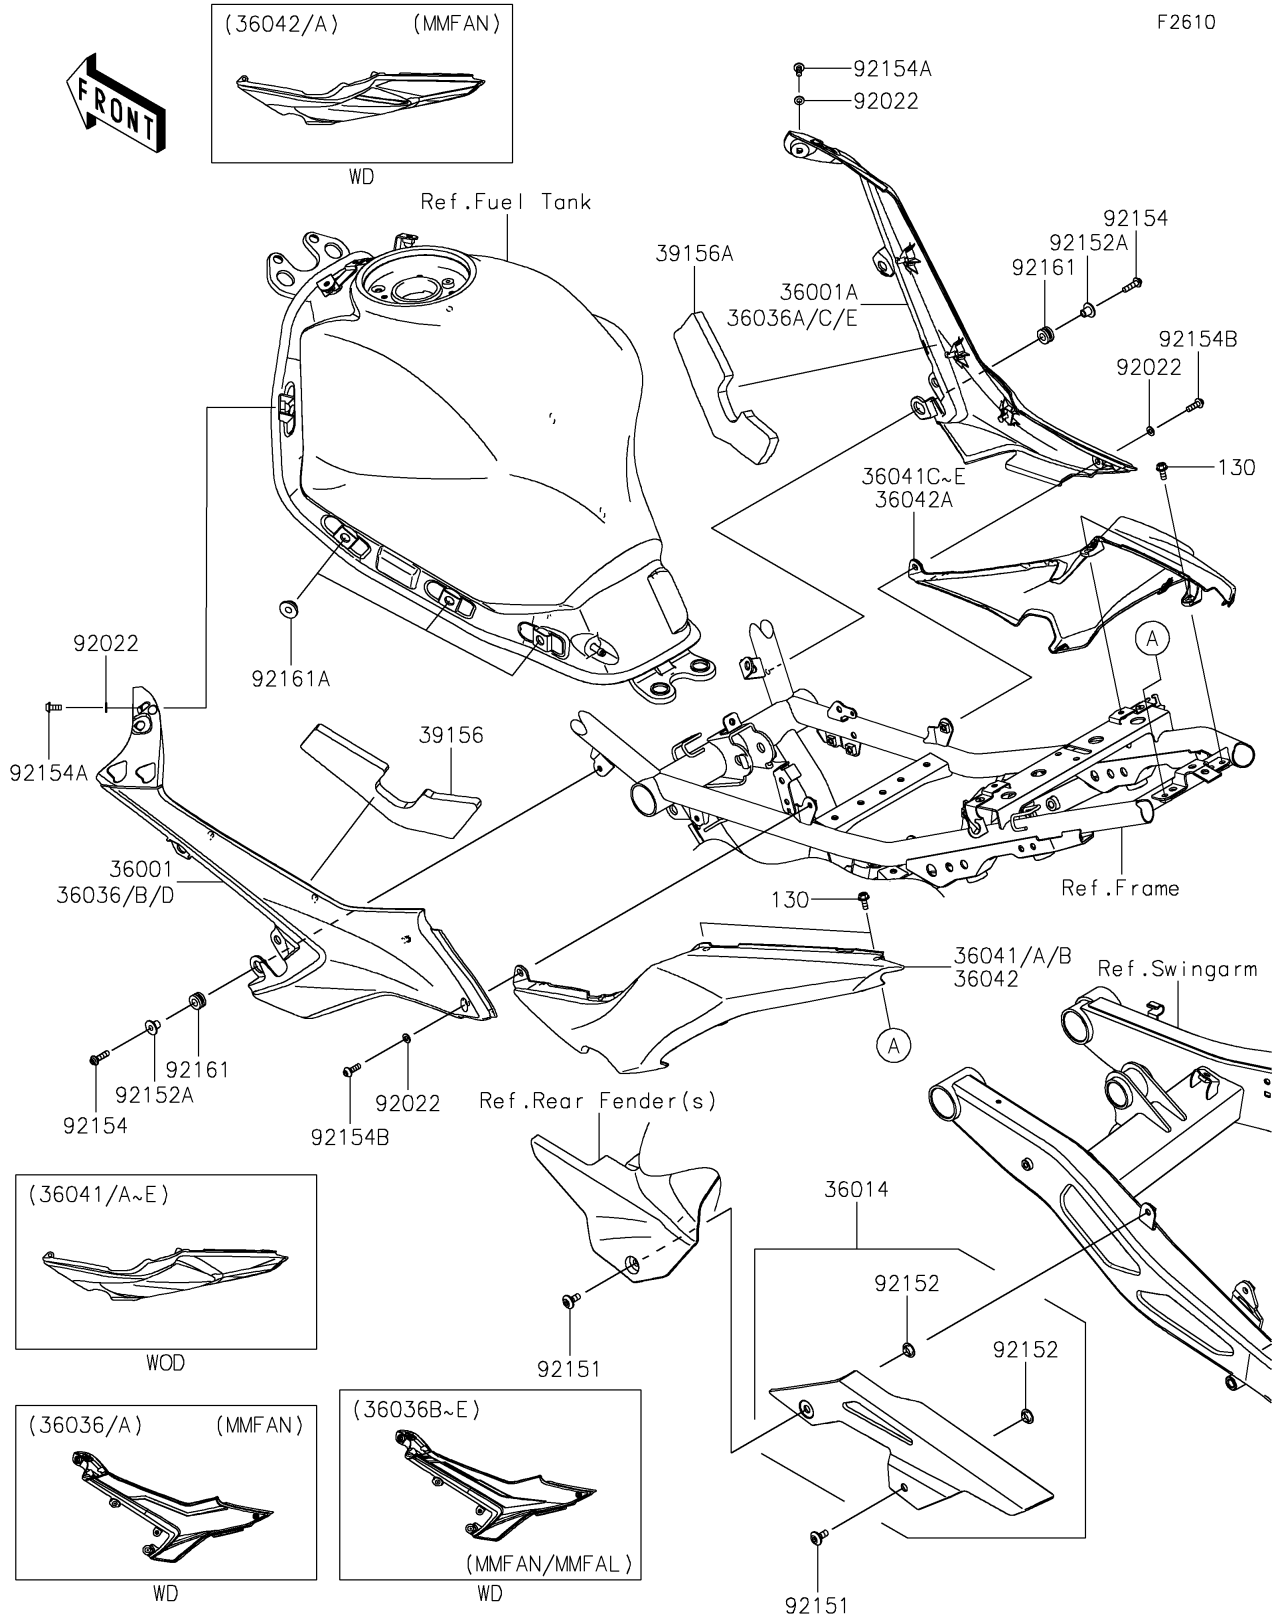

2021 NINJA® 650 PARTS DIAGRAM

Side Covers/Chain Cover

2021 NINJA® 650 PARTS LIST

Side Covers/Chain Cover

ITEM NAME	PART NUMBER	QUANTITY
BOLT-FLANGED,5X12 (Ref # 130)	130BA0512	4
COVER-SIDE,LH,M.S.BLACK (Ref # 36001)	36001-0650-660	1
COVER-SIDE,RH,M.S.BLACK (Ref # 36001A)	36001-0651-660	1
CASE-CHAIN (Ref # 36014)	36014-0044	1
COVER-SIDE,LH,EBONY (Ref # 36036)	36036-5309-H8	1
COVER-SIDE,RH,EBONY (Ref # 36036A)	36036-5310-H8	1
COVER-SIDE,LH,M.S.BLACK (Ref # 36036B)	36036-5311-660	1
COVER-SIDE,RH,M.S.BLACK (Ref # 36036C)	36036-5312-660	1
COVER-SIDE,LH,M.S.BLACK (Ref # 36036D)	36036-5313-660	1
COVER-SIDE,RH,M.S.BLACK (Ref # 36036E)	36036-5314-660	1
COVER-TAIL,LH,M.I.RED (Ref # 36041)	36041-0033-35D	1
COVER-TAIL,LH,M.G.GRAY (Ref # 36041A)	36041-0033-45W	1
COVER-TAIL,LH,P.N.TEAL (Ref # 36041B)	36041-0033-68D	1
COVER-TAIL,RH,M.I.RED (Ref # 36041C)	36041-0034-35D	1
COVER-TAIL,RH,M.G.GRAY (Ref # 36041D)	36041-0034-45W	1
COVER-TAIL,RH,P.N.TEAL (Ref # 36041E)	36041-0034-68D	1
COVER-TAIL,LH,EBONY (Ref # 36042)	36042-5167-H8	1
COVER-TAIL,RH,EBONY (Ref # 36042A)	36042-5168-H8	1
PAD,COVER-SIDE,LH (Ref # 39156)	39156-2617	1
PAD,COVER-SIDE,RH (Ref # 39156A)	39156-2618	1
WASHER,5.1X10X1.0 (Ref # 92022)	92022-1977	4
BOLT,SOCKET,6X14 (Ref # 92151)	92151-1654	2
COLLAR,8.8X11.2X4 (Ref # 92152)	92152-0909	2
COLLAR (Ref # 92152A)	92152-1592	2
BOLT,SOCKET,5X20 (Ref # 92154)	92154-0210	2
BOLT,SOCKET,5X12 (Ref # 92154A)	92154-1421	2
BOLT,SOCKET,5X16 (Ref # 92154B)	92154-1701	2
DAMPER,8X16X8.6 (Ref # 92161)	92161-0685	2
DAMPER,6X20X7.5 (Ref # 92161A)	92161-1937	6