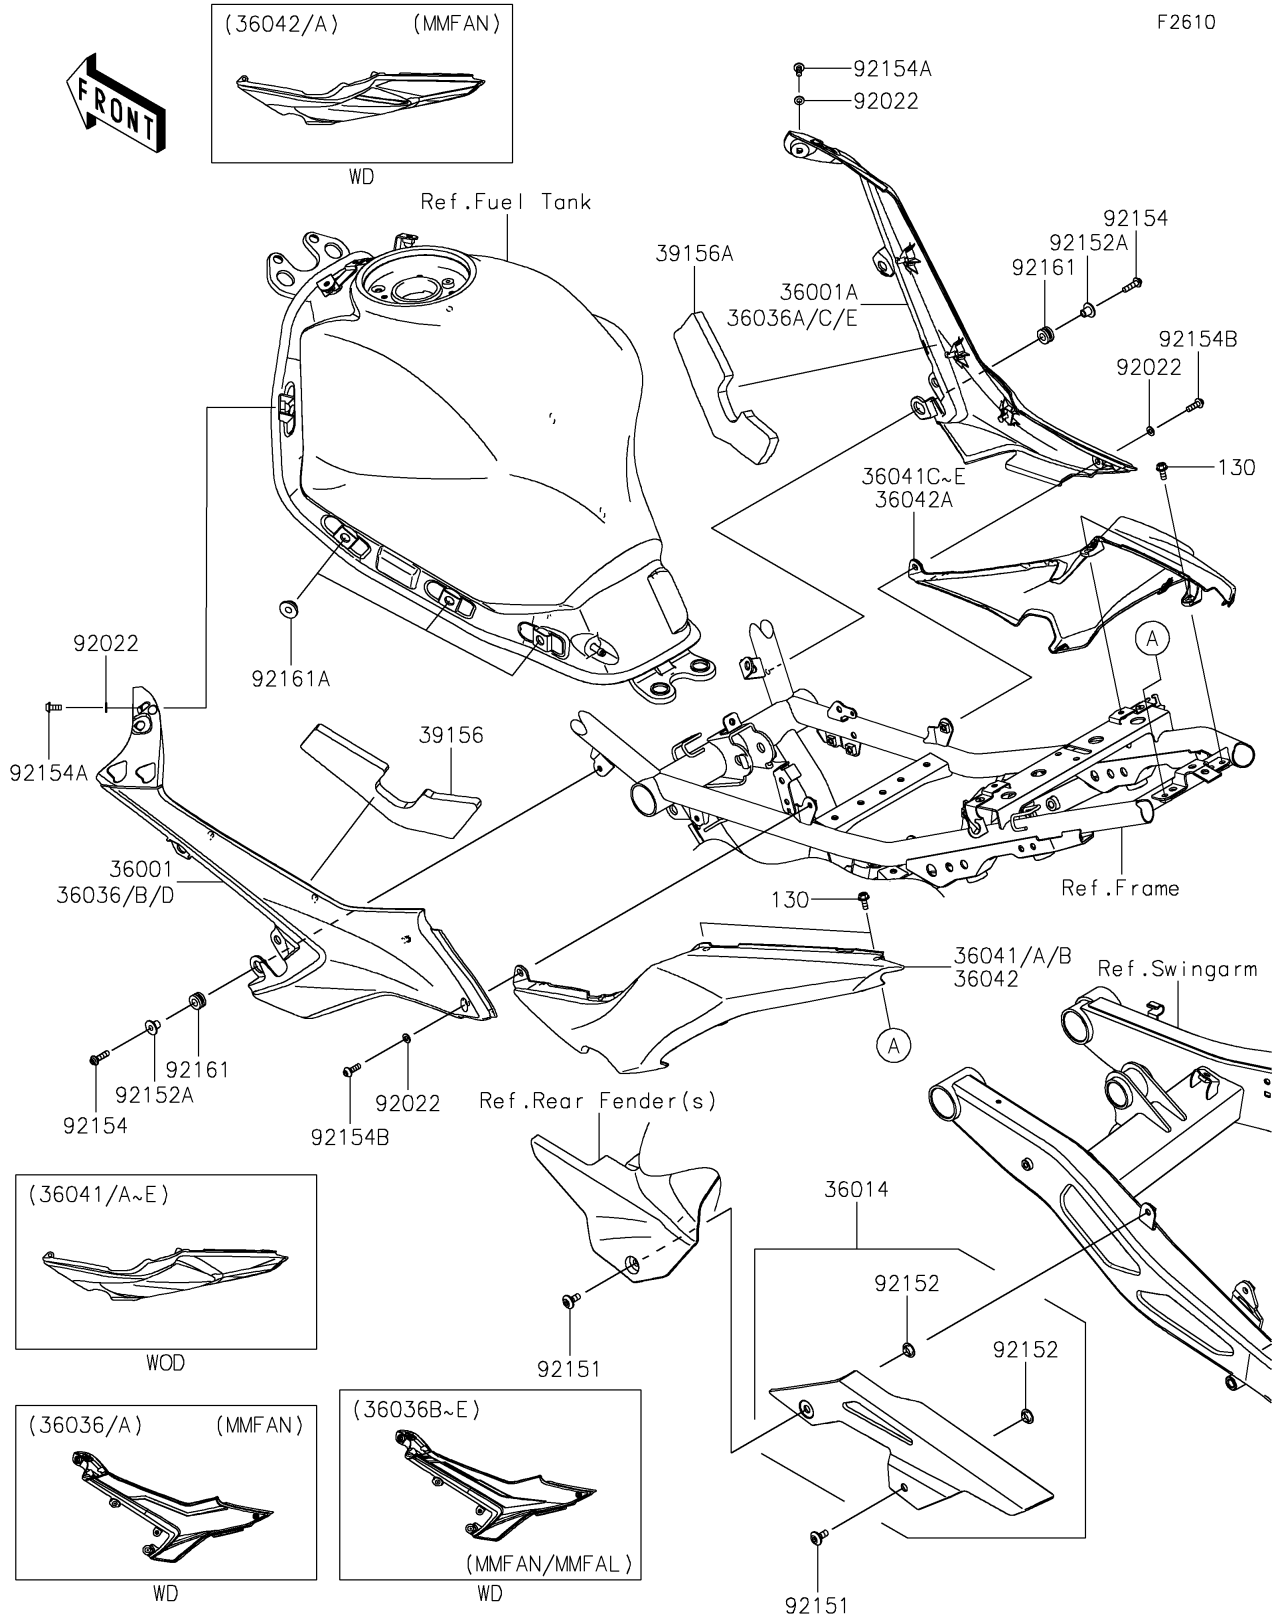

# 2021 NINJA® 650 ABS PARTS DIAGRAM

## Side Covers/Chain Cover

F2610

## 2021 NINJA® 650 ABS PARTS LIST

### Side Covers/Chain Cover

ITEM NAME	PART NUMBER	QUANTITY
BOLT-FLANGED,5X12 (Ref # 130)	130BA0512	4
COVER-SIDE,LH,M.S.BLACK (Ref # 36001)	36001-0650-660	1
COVER-SIDE,RH,M.S.BLACK (Ref # 36001A)	36001-0651-660	1
CASE-CHAIN (Ref # 36014)	36014-0044	1
COVER-SIDE,LH,EBONY (Ref # 36036)	36036-5309-H8	1
COVER-SIDE,RH,EBONY (Ref # 36036A)	36036-5310-H8	1
COVER-SIDE,LH,M.S.BLACK (Ref # 36036B)	36036-5311-660	1
COVER-SIDE,RH,M.S.BLACK (Ref # 36036C)	36036-5312-660	1
COVER-SIDE,LH,M.S.BLACK (Ref # 36036D)	36036-5313-660	1
COVER-SIDE,RH,M.S.BLACK (Ref # 36036E)	36036-5314-660	1
COVER-TAIL,LH,M.I.RED (Ref # 36041)	36041-0033-35D	1
COVER-TAIL,LH,M.G.GRAY (Ref # 36041A)	36041-0033-45W	1
COVER-TAIL,LH,P.N.TEAL (Ref # 36041B)	36041-0033-68D	1
COVER-TAIL,RH,M.I.RED (Ref # 36041C)	36041-0034-35D	1
COVER-TAIL,RH,M.G.GRAY (Ref # 36041D)	36041-0034-45W	1
COVER-TAIL,RH,P.N.TEAL (Ref # 36041E)	36041-0034-68D	1
COVER-TAIL,LH,EBONY (Ref # 36042)	36042-5167-H8	1
COVER-TAIL,RH,EBONY (Ref # 36042A)	36042-5168-H8	1
PAD,COVER-SIDE,LH (Ref # 39156)	39156-2617	1
PAD,COVER-SIDE,RH (Ref # 39156A)	39156-2618	1
WASHER,5.1X10X1.0 (Ref # 92022)	92022-1977	4
BOLT,SOCKET,6X14 (Ref # 92151)	92151-1654	2
COLLAR,8.8X11.2X4 (Ref # 92152)	92152-0909	2
COLLAR (Ref # 92152A)	92152-1592	2
BOLT,SOCKET,5X20 (Ref # 92154)	92154-0210	2
BOLT,SOCKET,5X12 (Ref # 92154A)	92154-1421	2
BOLT,SOCKET,5X16 (Ref # 92154B)	92154-1701	2
DAMPER,8X16X8.6 (Ref # 92161)	92161-0685	2
DAMPER,6X20X7.5 (Ref # 92161A)	92161-1937	6