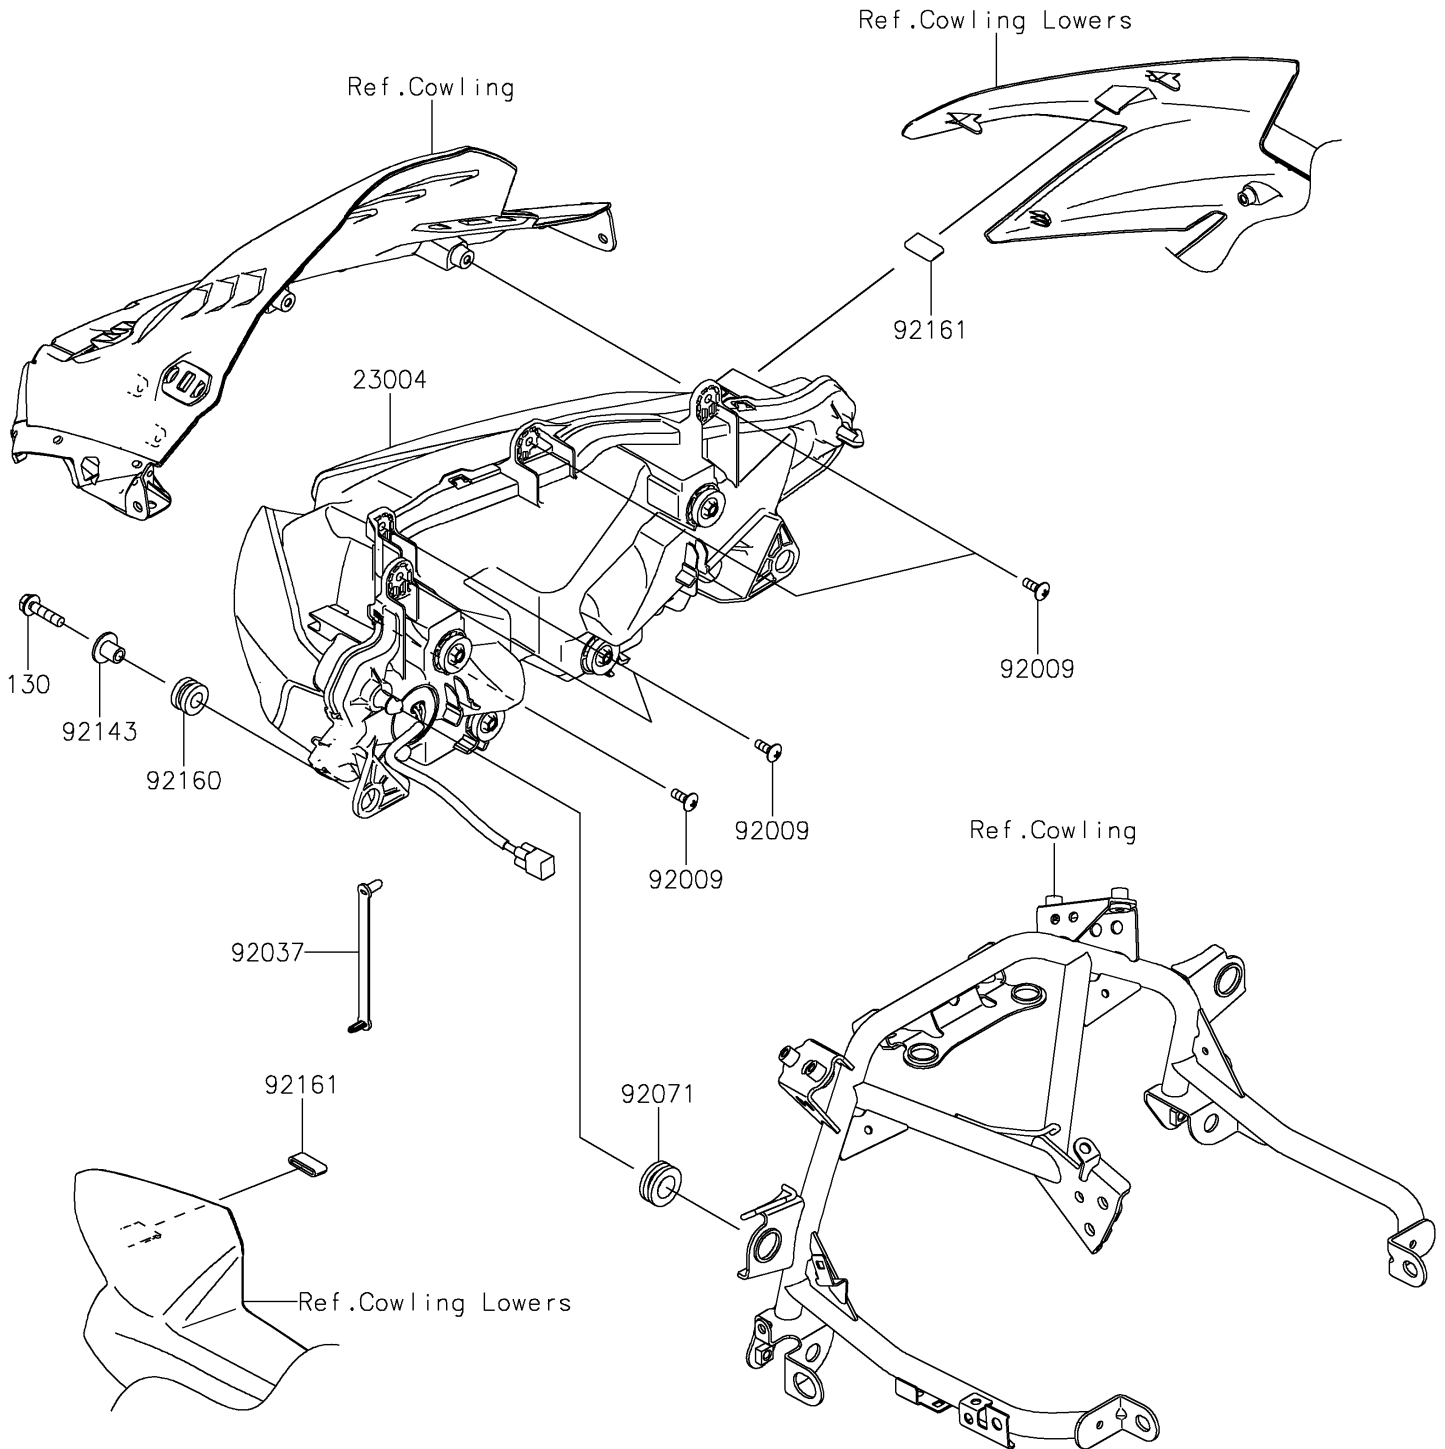

2021 NINJA® 650 ABS PARTS DIAGRAM

Headlight(s)

F2710

2021 NINJA® 650 ABS PARTS LIST

Headlight(s)

ITEM NAME	PART NUMBER	QUANTITY
BOLT-FLANGED,6X25 (Ref # 130)	130BA0625	2
LAMP-HEAD,LED (Ref # 23004)	23004-0423	1
SCREW,TAPPING,5X14 (Ref # 92009)	92009-1197	5
CLAMP,SPEED,L=80.5 (Ref # 92037)	92037-1903	1
GROMMET (Ref # 92071)	92071-1131	2
COLLAR (Ref # 92143)	92143-1353	2
DAMPER,10X20X12 (Ref # 92160)	92160-1167	2
DAMPER,12X23 (Ref # 92161)	92161-1367	2