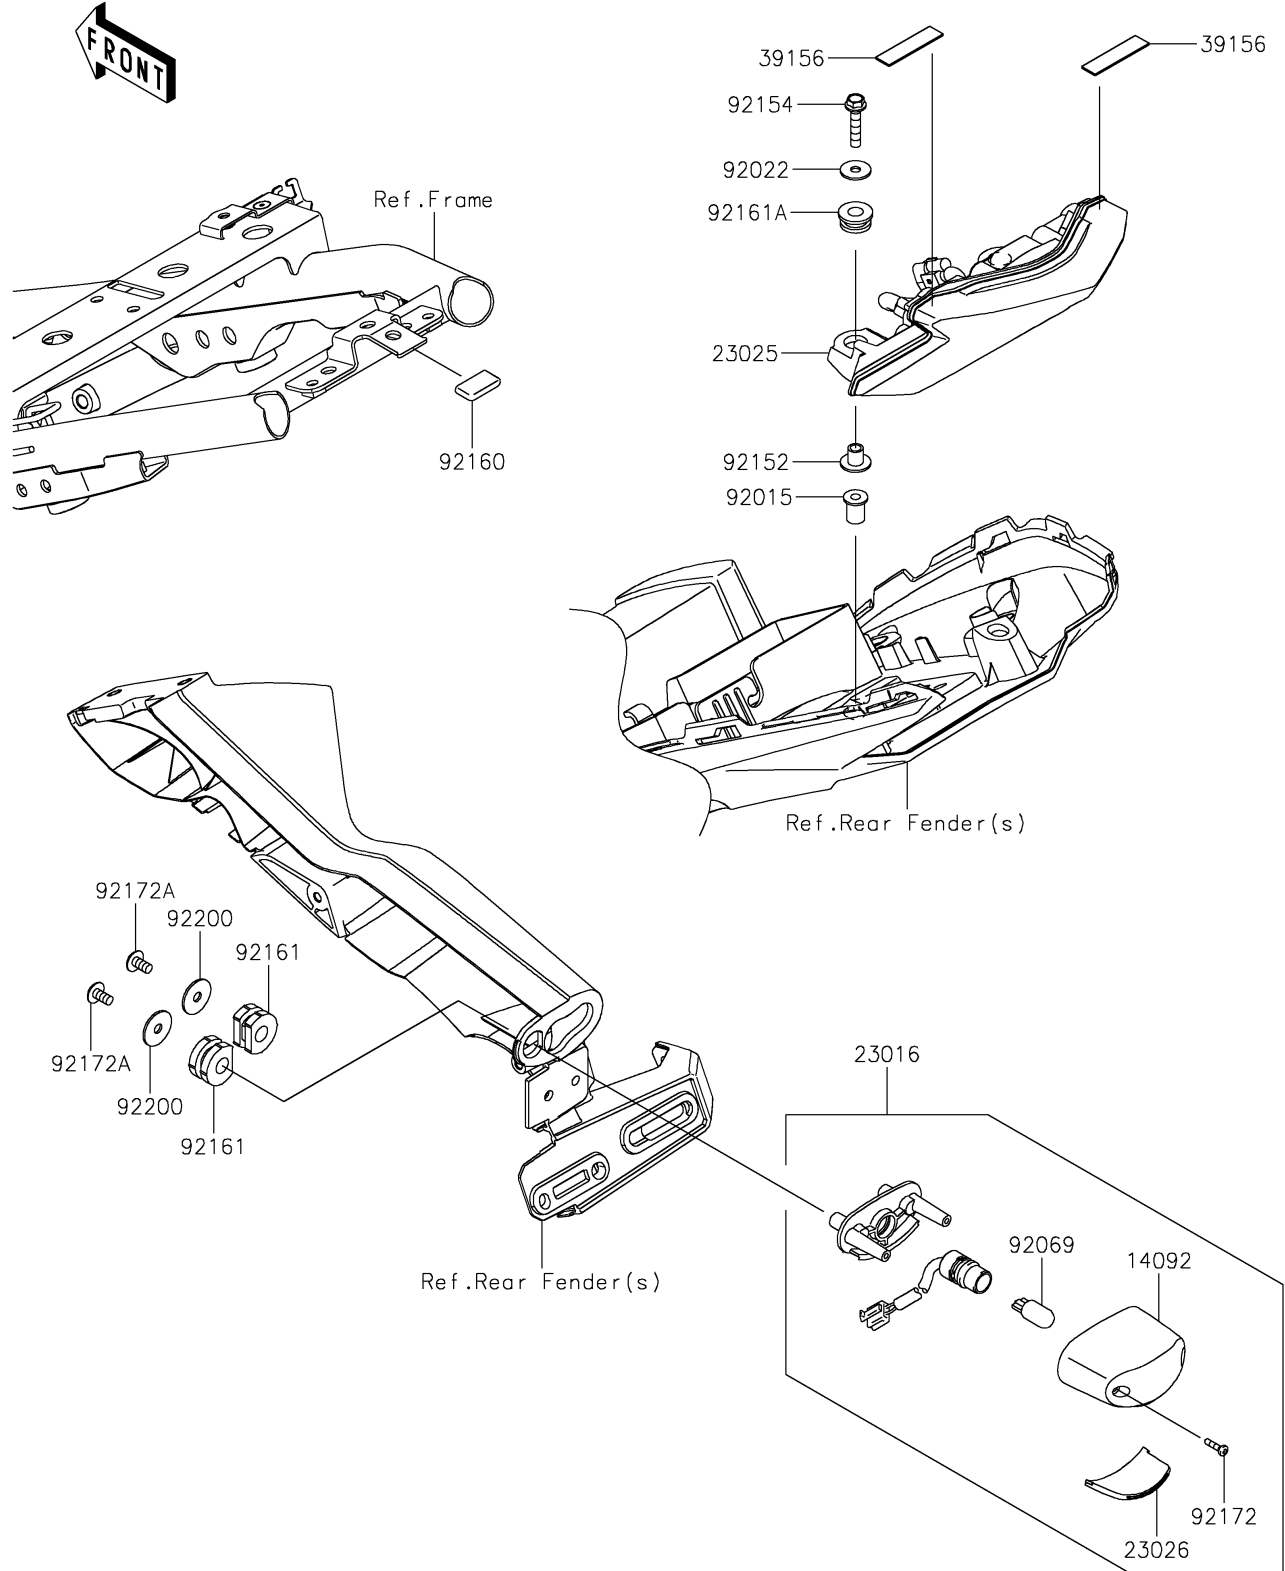

2021 NINJA® 650 PARTS DIAGRAM

Taillight(s)

F2720

2021 NINJA® 650 PARTS LIST

Taillight(s)

ITEM NAME	PART NUMBER	QUANTITY
COVER,LICENSE LAMP (Ref # 14092)	14092-0001	1
LAMP-ASSY,LICENSE (Ref # 23016)	23016-0656	1
LAMP-TAIL,LED (Ref # 23025)	23025-0362	1
LENS,LICENCE LAMP (Ref # 23026)	23026-0035	1
PAD,40X10X1 (Ref # 39156)	39156-2595	2
NUT,WELL,5MM (Ref # 92015)	92015-1757	2
WASHER,5.2X16X1.2 (Ref # 92022)	92022-263	2
BULB,12V 5W (Ref # 92069)	92069-1016	1
COLLAR (Ref # 92152)	92152-1592	2
BOLT,FLANGED,5X25 (Ref # 92154)	92154-0846	2
DAMPER (Ref # 92160)	92160-1190	1
DAMPER (Ref # 92161)	92161-0776	2
DAMPER,8X18X8.1 (Ref # 92161A)	92161-1369	2
SCREW,TAPPING,2.9X13 (Ref # 92172)	92172-0343	2
SCREW,TAPPING,5X16 (Ref # 92172A)	92172-0427	2
WASHER,5.5X20X1.2 (Ref # 92200)	92200-0284	2