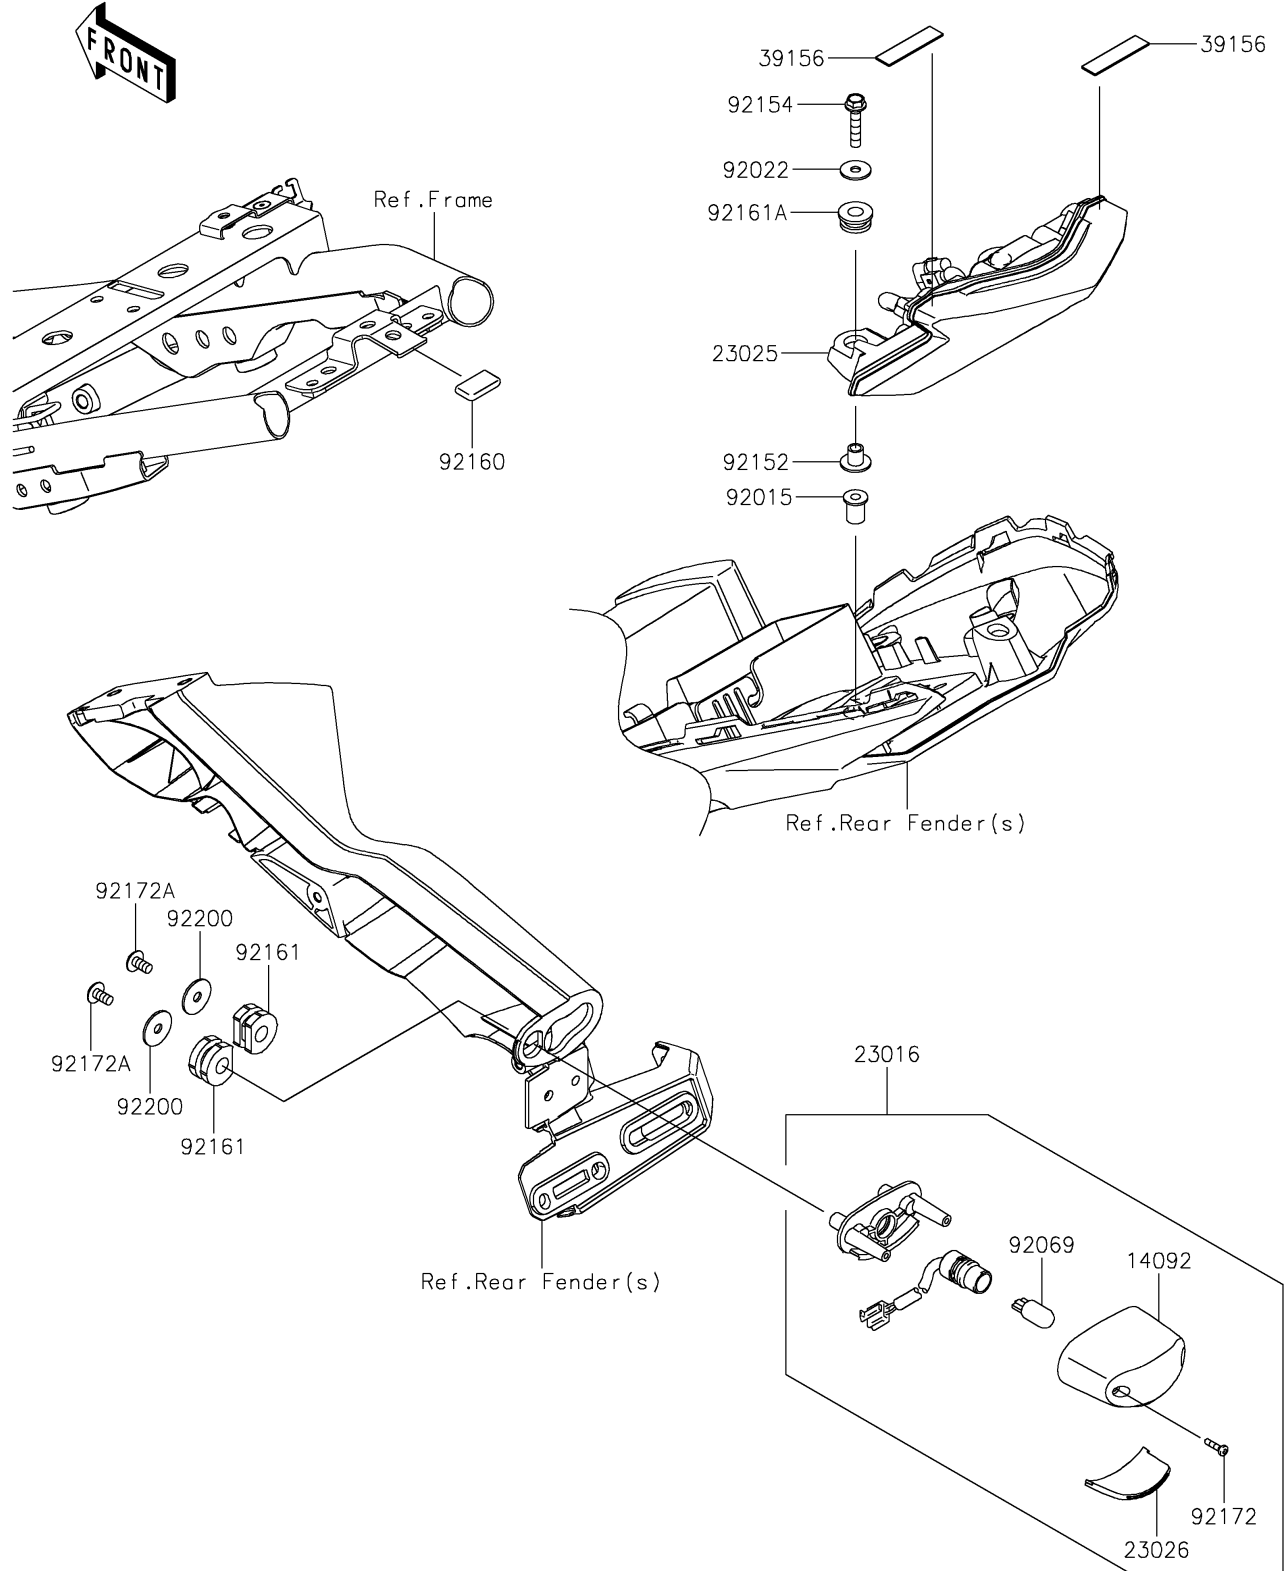

2021 NINJA® 650 ABS PARTS DIAGRAM

Taillight(s)

F2720

2021 NINJA® 650 ABS PARTS LIST

Taillight(s)

ITEM NAME	PART NUMBER	QUANTITY
COVER,LICENSE LAMP (Ref # 14092)	14092-0001	1
LAMP-ASSY,LICENSE (Ref # 23016)	23016-0656	1
LAMP-TAIL,LED (Ref # 23025)	23025-0362	1
LENS,LICENCE LAMP (Ref # 23026)	23026-0035	1
PAD,40X10X1 (Ref # 39156)	39156-2595	2
NUT,WELL,5MM (Ref # 92015)	92015-1757	2
WASHER,5.2X16X1.2 (Ref # 92022)	92022-263	2
BULB,12V 5W (Ref # 92069)	92069-1016	1
COLLAR (Ref # 92152)	92152-1592	2
BOLT,FLANGED,5X25 (Ref # 92154)	92154-0846	2
DAMPER (Ref # 92160)	92160-1190	1
DAMPER (Ref # 92161)	92161-0776	2
DAMPER,8X18X8.1 (Ref # 92161A)	92161-1369	2
SCREW,TAPPING,2.9X13 (Ref # 92172)	92172-0343	2
SCREW,TAPPING,5X16 (Ref # 92172A)	92172-0427	2
WASHER,5.5X20X1.2 (Ref # 92200)	92200-0284	2