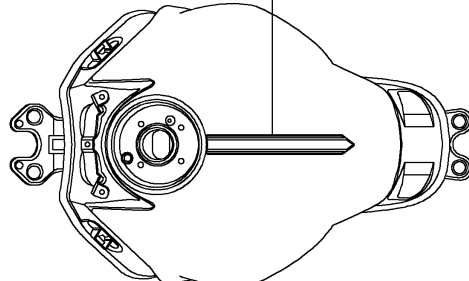

2021 NINJA® 650 ABS PARTS DIAGRAM

Decals(Gray)(MMFNN/MMFNL)

F2861

56054B

Ref. Cowling

56076

Ref. Fuel Tank

56076A/B

Ref. Cowling Lower

56054A

Ref. Fuel Tank

56054

Ref. Front Fender(s)

56054C

Ref. Side Covers/Chain Cover

2021 NINJA® 650 ABS PARTS LIST