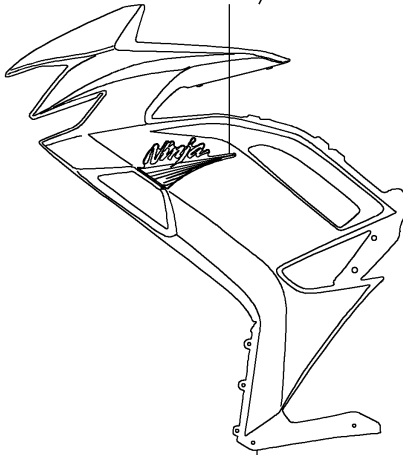

2021 NINJA® 650 ABS PARTS DIAGRAM

Decals(Gray)(MMFNN/MMFNL)

F2861

56054B

Ref. Cowling

56076

Ref. Fuel Tank

56076A/B

Ref. Cowling Lower

56054A

Ref. Fuel Tank

56054

Ref. Front Fender(s)

56054C

Ref. Side Covers/Chain Cover

2021 NINJA® 650 ABS PARTS LIST