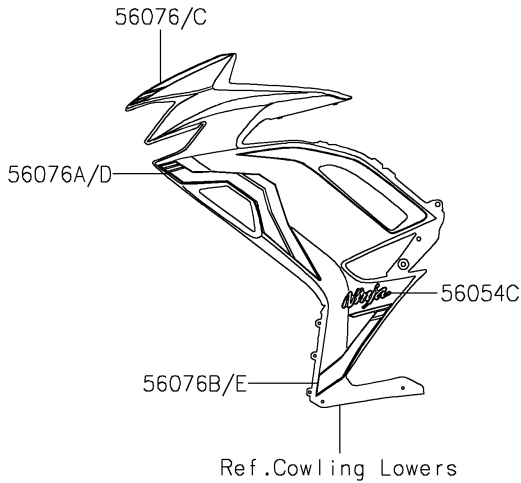

2021 NINJA® 650 PARTS DIAGRAM

Decals(Red)(MMFAN/MMFAL)

F2861B

2021 NINJA® 650 PARTS LIST

Decals(Red)(MMFAN/MMFAL)

ITEM NAME	PART NUMBER	QUANTITY
MARK,FR FENDER,ABS (Ref # 56054)	56054-1413	2
MARK,WINDSHIELD,KAWASAKI (Ref # 56054A)	56054-2261	1
MARK,FUEL TANK,KAWASAKI (Ref # 56054B)	56054-2806	2
MARK,SIDE COWL.,NINJA (Ref # 56054C)	56054-2811	2
MARK,TAIL COVER,650 (Ref # 56054D)	56054-2812	2
PATTERN,SIDE COWL.,LH,UPP (Ref # 56076)	56076-1683	1
PATTERN,SIDE COWL.,LH,CNT (Ref # 56076A)	56076-1684	1
PATTERN,SIDE COWL.,LH,LWR (Ref # 56076B)	56076-1685	1
PATTERN,SIDE COWL.,RH,UPP (Ref # 56076C)	56076-1686	1
PATTERN,SIDE COWL.,RH,CNT (Ref # 56076D)	56076-1687	1
PATTERN,SIDE COWL.,RH,LWR (Ref # 56076E)	56076-1688	1
PATTERN,SIDE COVER,LH (Ref # 56076F)	56076-1689	1
PATTERN,SIDE COVER,RH (Ref # 56076G)	56076-1690	1
PATTERN,FUEL TANK (Ref # 56076H)	56076-1691	1
PATTERN,WHEEL,BLK/RED,4X1353 (Ref # 56076I)	56076-2172	4
RIM STRIPE APPLICATOR (Ref # 57001)	57001-1752	AR