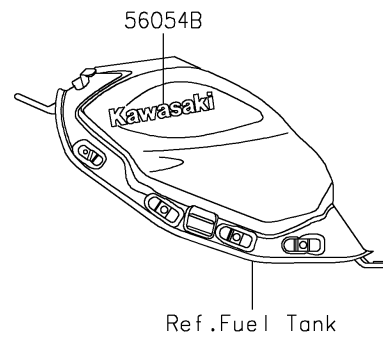

2021 NINJA® 650 PARTS DIAGRAM

Decals(Red)(MMFAN/MMFAL)

F2861B

2021 NINJA® 650 PARTS LIST

Decals(Red)(MMFAN/MMFAL)

ITEM NAME	PART NUMBER	QUANTITY
MARK,FR FENDER,ABS (Ref # 56054)	56054-1413	2
MARK,WINDSHIELD,KAWASAKI (Ref # 56054A)	56054-2261	1
MARK,FUEL TANK,KAWASAKI (Ref # 56054B)	56054-2806	2
MARK,SIDE COWL.,NINJA (Ref # 56054C)	56054-2811	2
MARK,TAIL COVER,650 (Ref # 56054D)	56054-2812	2
PATTERN,SIDE COWL.,LH,UPP (Ref # 56076)	56076-1683	1
PATTERN,SIDE COWL.,LH,CNT (Ref # 56076A)	56076-1684	1
PATTERN,SIDE COWL.,LH,LWR (Ref # 56076B)	56076-1685	1
PATTERN,SIDE COWL.,RH,UPP (Ref # 56076C)	56076-1686	1
PATTERN,SIDE COWL.,RH,CNT (Ref # 56076D)	56076-1687	1
PATTERN,SIDE COWL.,RH,LWR (Ref # 56076E)	56076-1688	1
PATTERN,SIDE COVER,LH (Ref # 56076F)	56076-1689	1
PATTERN,SIDE COVER,RH (Ref # 56076G)	56076-1690	1
PATTERN,FUEL TANK (Ref # 56076H)	56076-1691	1
PATTERN,WHEEL,BLK/RED,4X1353 (Ref # 56076I)	56076-2172	4
RIM STRIPE APPLICATOR (Ref # 57001)	57001-1752	AR