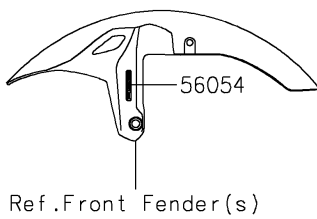

2021 NINJA® 650 PARTS DIAGRAM

Decals(Red)(MMFAN/MMFAL)

F2861B

2021 NINJA® 650 PARTS LIST

Decals(Red)(MMFAN/MMFAL)

ITEM NAME	PART NUMBER	QUANTITY
MARK,FR FENDER,ABS (Ref # 56054)	56054-1413	2
MARK,WINDSHIELD,KAWASAKI (Ref # 56054A)	56054-2261	1
MARK,FUEL TANK,KAWASAKI (Ref # 56054B)	56054-2806	2
MARK,SIDE COWL.,NINJA (Ref # 56054C)	56054-2811	2
MARK,TAIL COVER,650 (Ref # 56054D)	56054-2812	2
PATTERN,SIDE COWL.,LH,UPP (Ref # 56076)	56076-1683	1
PATTERN,SIDE COWL.,LH,CNT (Ref # 56076A)	56076-1684	1
PATTERN,SIDE COWL.,LH,LWR (Ref # 56076B)	56076-1685	1
PATTERN,SIDE COWL.,RH,UPP (Ref # 56076C)	56076-1686	1
PATTERN,SIDE COWL.,RH,CNT (Ref # 56076D)	56076-1687	1
PATTERN,SIDE COWL.,RH,LWR (Ref # 56076E)	56076-1688	1
PATTERN,SIDE COVER,LH (Ref # 56076F)	56076-1689	1
PATTERN,SIDE COVER,RH (Ref # 56076G)	56076-1690	1
PATTERN,FUEL TANK (Ref # 56076H)	56076-1691	1
PATTERN,WHEEL,BLK/RED,4X1353 (Ref # 56076I)	56076-2172	4
RIM STRIPE APPLICATOR (Ref # 57001)	57001-1752	AR