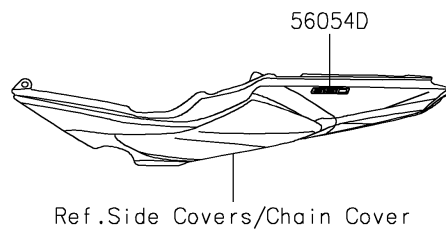

2021 NINJA® 650 PARTS DIAGRAM

Decals(Red)(MMFAN/MMFAL)

F2861B

2021 NINJA® 650 PARTS LIST

Decals(Red)(MMFAN/MMFAL)

ITEM NAME	PART NUMBER	QUANTITY
MARK,FR FENDER,ABS (Ref # 56054)	56054-1413	2
MARK,WINDSHIELD,KAWASAKI (Ref # 56054A)	56054-2261	1
MARK,FUEL TANK,KAWASAKI (Ref # 56054B)	56054-2806	2
MARK,SIDE COWL.,NINJA (Ref # 56054C)	56054-2811	2
MARK,TAIL COVER,650 (Ref # 56054D)	56054-2812	2
PATTERN,SIDE COWL.,LH,UPP (Ref # 56076)	56076-1683	1
PATTERN,SIDE COWL.,LH,CNT (Ref # 56076A)	56076-1684	1
PATTERN,SIDE COWL.,LH,LWR (Ref # 56076B)	56076-1685	1
PATTERN,SIDE COWL.,RH,UPP (Ref # 56076C)	56076-1686	1
PATTERN,SIDE COWL.,RH,CNT (Ref # 56076D)	56076-1687	1
PATTERN,SIDE COWL.,RH,LWR (Ref # 56076E)	56076-1688	1
PATTERN,SIDE COVER,LH (Ref # 56076F)	56076-1689	1
PATTERN,SIDE COVER,RH (Ref # 56076G)	56076-1690	1
PATTERN,FUEL TANK (Ref # 56076H)	56076-1691	1
PATTERN,WHEEL,BLK/RED,4X1353 (Ref # 56076I)	56076-2172	4
RIM STRIPE APPLICATOR (Ref # 57001)	57001-1752	AR