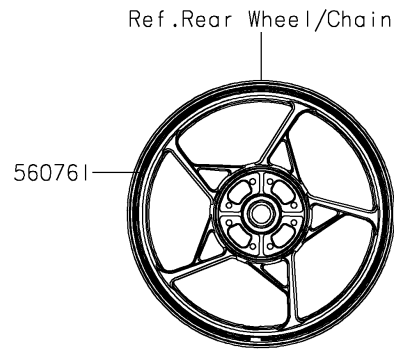

2021 NINJA® 650 PARTS DIAGRAM

Decals(Red)(MMFAN/MMFAL)

F2861B

2021 NINJA® 650 PARTS LIST

Decals(Red)(MMFAN/MMFAL)

ITEM NAME	PART NUMBER	QUANTITY
MARK,FR FENDER,ABS (Ref # 56054)	56054-1413	2
MARK,WINDSHIELD,KAWASAKI (Ref # 56054A)	56054-2261	1
MARK,FUEL TANK,KAWASAKI (Ref # 56054B)	56054-2806	2
MARK,SIDE COWL.,NINJA (Ref # 56054C)	56054-2811	2
MARK,TAIL COVER,650 (Ref # 56054D)	56054-2812	2
PATTERN,SIDE COWL.,LH,UPP (Ref # 56076)	56076-1683	1
PATTERN,SIDE COWL.,LH,CNT (Ref # 56076A)	56076-1684	1
PATTERN,SIDE COWL.,LH,LWR (Ref # 56076B)	56076-1685	1
PATTERN,SIDE COWL.,RH,UPP (Ref # 56076C)	56076-1686	1
PATTERN,SIDE COWL.,RH,CNT (Ref # 56076D)	56076-1687	1
PATTERN,SIDE COWL.,RH,LWR (Ref # 56076E)	56076-1688	1
PATTERN,SIDE COVER,LH (Ref # 56076F)	56076-1689	1
PATTERN,SIDE COVER,RH (Ref # 56076G)	56076-1690	1
PATTERN,FUEL TANK (Ref # 56076H)	56076-1691	1
PATTERN,WHEEL,BLK/RED,4X1353 (Ref # 56076I)	56076-2172	4
RIM STRIPE APPLICATOR (Ref # 57001)	57001-1752	AR