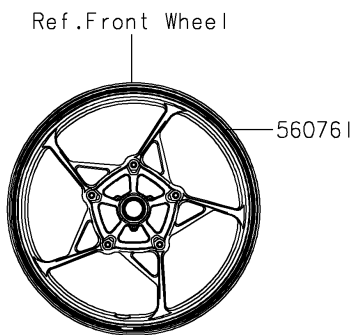

2021 NINJA® 650 PARTS DIAGRAM

Decals(Red)(MMFAN/MMFAL)

F2861B

2021 NINJA® 650 PARTS LIST

Decals(Red)(MMFAN/MMFAL)

ITEM NAME	PART NUMBER	QUANTITY
MARK,FR FENDER,ABS (Ref # 56054)	56054-1413	2
MARK,WINDSHIELD,KAWASAKI (Ref # 56054A)	56054-2261	1
MARK,FUEL TANK,KAWASAKI (Ref # 56054B)	56054-2806	2
MARK,SIDE COWL.,NINJA (Ref # 56054C)	56054-2811	2
MARK,TAIL COVER,650 (Ref # 56054D)	56054-2812	2
PATTERN,SIDE COWL.,LH,UPP (Ref # 56076)	56076-1683	1
PATTERN,SIDE COWL.,LH,CNT (Ref # 56076A)	56076-1684	1
PATTERN,SIDE COWL.,LH,LWR (Ref # 56076B)	56076-1685	1
PATTERN,SIDE COWL.,RH,UPP (Ref # 56076C)	56076-1686	1
PATTERN,SIDE COWL.,RH,CNT (Ref # 56076D)	56076-1687	1
PATTERN,SIDE COWL.,RH,LWR (Ref # 56076E)	56076-1688	1
PATTERN,SIDE COVER,LH (Ref # 56076F)	56076-1689	1
PATTERN,SIDE COVER,RH (Ref # 56076G)	56076-1690	1
PATTERN,FUEL TANK (Ref # 56076H)	56076-1691	1
PATTERN,WHEEL,BLK/RED,4X1353 (Ref # 56076I)	56076-2172	4
RIM STRIPE APPLICATOR (Ref # 57001)	57001-1752	AR