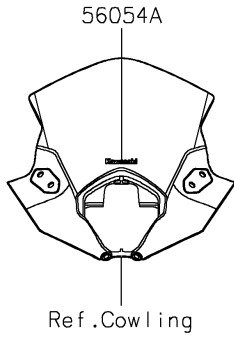

2021 NINJA® 650 PARTS DIAGRAM

Decals(Red)(MMFAN/MMFAL)

F2861B

2021 NINJA® 650 PARTS LIST

Decals(Red)(MMFAN/MMFAL)

ITEM NAME	PART NUMBER	QUANTITY
MARK,FR FENDER,ABS (Ref # 56054)	56054-1413	2
MARK,WINDSHIELD,KAWASAKI (Ref # 56054A)	56054-2261	1
MARK,FUEL TANK,KAWASAKI (Ref # 56054B)	56054-2806	2
MARK,SIDE COWL.,NINJA (Ref # 56054C)	56054-2811	2
MARK,TAIL COVER,650 (Ref # 56054D)	56054-2812	2
PATTERN,SIDE COWL.,LH,UPP (Ref # 56076)	56076-1683	1
PATTERN,SIDE COWL.,LH,CNT (Ref # 56076A)	56076-1684	1
PATTERN,SIDE COWL.,LH,LWR (Ref # 56076B)	56076-1685	1
PATTERN,SIDE COWL.,RH,UPP (Ref # 56076C)	56076-1686	1
PATTERN,SIDE COWL.,RH,CNT (Ref # 56076D)	56076-1687	1
PATTERN,SIDE COWL.,RH,LWR (Ref # 56076E)	56076-1688	1
PATTERN,SIDE COVER,LH (Ref # 56076F)	56076-1689	1
PATTERN,SIDE COVER,RH (Ref # 56076G)	56076-1690	1
PATTERN,FUEL TANK (Ref # 56076H)	56076-1691	1
PATTERN,WHEEL,BLK/RED,4X1353 (Ref # 56076I)	56076-2172	4
RIM STRIPE APPLICATOR (Ref # 57001)	57001-1752	AR