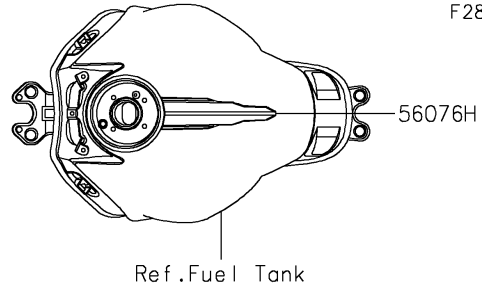

2021 NINJA® 650 PARTS DIAGRAM

Decals(Red)(MMFAN/MMFAL)

F2861B

2021 NINJA® 650 PARTS LIST

Decals(Red)(MMFAN/MMFAL)

ITEM NAME	PART NUMBER	QUANTITY
MARK,FR FENDER,ABS (Ref # 56054)	56054-1413	2
MARK,WINDSHIELD,KAWASAKI (Ref # 56054A)	56054-2261	1
MARK,FUEL TANK,KAWASAKI (Ref # 56054B)	56054-2806	2
MARK,SIDE COWL.,NINJA (Ref # 56054C)	56054-2811	2
MARK,TAIL COVER,650 (Ref # 56054D)	56054-2812	2
PATTERN,SIDE COWL.,LH,UPP (Ref # 56076)	56076-1683	1
PATTERN,SIDE COWL.,LH,CNT (Ref # 56076A)	56076-1684	1
PATTERN,SIDE COWL.,LH,LWR (Ref # 56076B)	56076-1685	1
PATTERN,SIDE COWL.,RH,UPP (Ref # 56076C)	56076-1686	1
PATTERN,SIDE COWL.,RH,CNT (Ref # 56076D)	56076-1687	1
PATTERN,SIDE COWL.,RH,LWR (Ref # 56076E)	56076-1688	1
PATTERN,SIDE COVER,LH (Ref # 56076F)	56076-1689	1
PATTERN,SIDE COVER,RH (Ref # 56076G)	56076-1690	1
PATTERN,FUEL TANK (Ref # 56076H)	56076-1691	1
PATTERN,WHEEL,BLK/RED,4X1353 (Ref # 56076I)	56076-2172	4
RIM STRIPE APPLICATOR (Ref # 57001)	57001-1752	AR