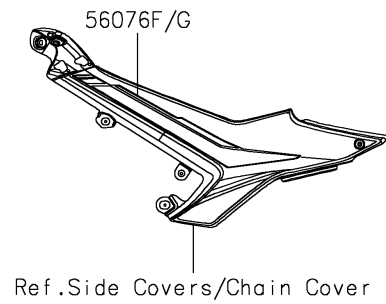

2021 NINJA® 650 PARTS DIAGRAM

Decals(Red)(MMFAN/MMFAL)

F2861B

2021 NINJA® 650 PARTS LIST

Decals(Red)(MMFAN/MMFAL)

ITEM NAME	PART NUMBER	QUANTITY
MARK,FR FENDER,ABS (Ref # 56054)	56054-1413	2
MARK,WINDSHIELD,KAWASAKI (Ref # 56054A)	56054-2261	1
MARK,FUEL TANK,KAWASAKI (Ref # 56054B)	56054-2806	2
MARK,SIDE COWL.,NINJA (Ref # 56054C)	56054-2811	2
MARK,TAIL COVER,650 (Ref # 56054D)	56054-2812	2
PATTERN,SIDE COWL.,LH,UPP (Ref # 56076)	56076-1683	1
PATTERN,SIDE COWL.,LH,CNT (Ref # 56076A)	56076-1684	1
PATTERN,SIDE COWL.,LH,LWR (Ref # 56076B)	56076-1685	1
PATTERN,SIDE COWL.,RH,UPP (Ref # 56076C)	56076-1686	1
PATTERN,SIDE COWL.,RH,CNT (Ref # 56076D)	56076-1687	1
PATTERN,SIDE COWL.,RH,LWR (Ref # 56076E)	56076-1688	1
PATTERN,SIDE COVER,LH (Ref # 56076F)	56076-1689	1
PATTERN,SIDE COVER,RH (Ref # 56076G)	56076-1690	1
PATTERN,FUEL TANK (Ref # 56076H)	56076-1691	1
PATTERN,WHEEL,BLK/RED,4X1353 (Ref # 56076I)	56076-2172	4
RIM STRIPE APPLICATOR (Ref # 57001)	57001-1752	AR