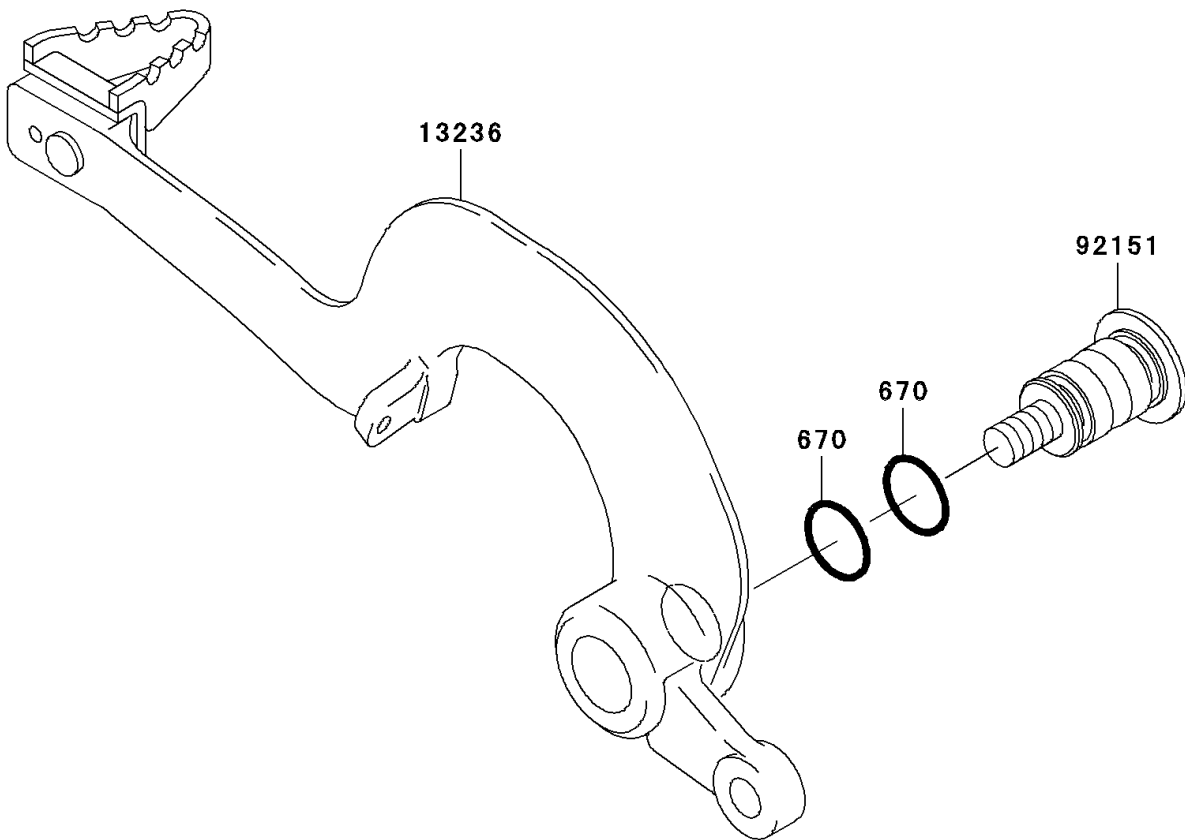

# 2004 KX250 PARTS DIAGRAM

Brake Pedal

F2260

## 2004 KX250 PARTS LIST

### Brake Pedal

ITEM NAME	PART NUMBER	QUANTITY
O RING,12MM (Ref # 670)	670B2012	2
LEVER-COMP,BRAKE PEDAL (Ref # 13236)	13236-0022	1
SPRING,BRAKE PEDAL RETURN (Ref # 92144)	92144-1752	1
BOLT (Ref # 92151)	92151-1572	1
TUBE,13X16X25 (Ref # 92190)	92190-1488	1