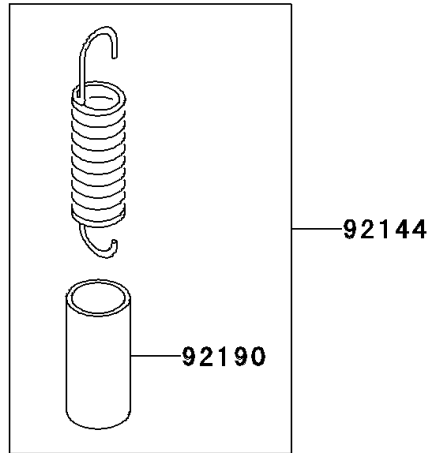

# 2004 KX250 PARTS DIAGRAM

Brake Pedal

F2260

## 2004 KX250 PARTS LIST

### Brake Pedal

ITEM NAME	PART NUMBER	QUANTITY
O RING,12MM (Ref # 670)	670B2012	2
LEVER-COMP,BRAKE PEDAL (Ref # 13236)	13236-0022	1
SPRING,BRAKE PEDAL RETURN (Ref # 92144)	92144-1752	1
BOLT (Ref # 92151)	92151-1572	1
TUBE,13X16X25 (Ref # 92190)	92190-1488	1