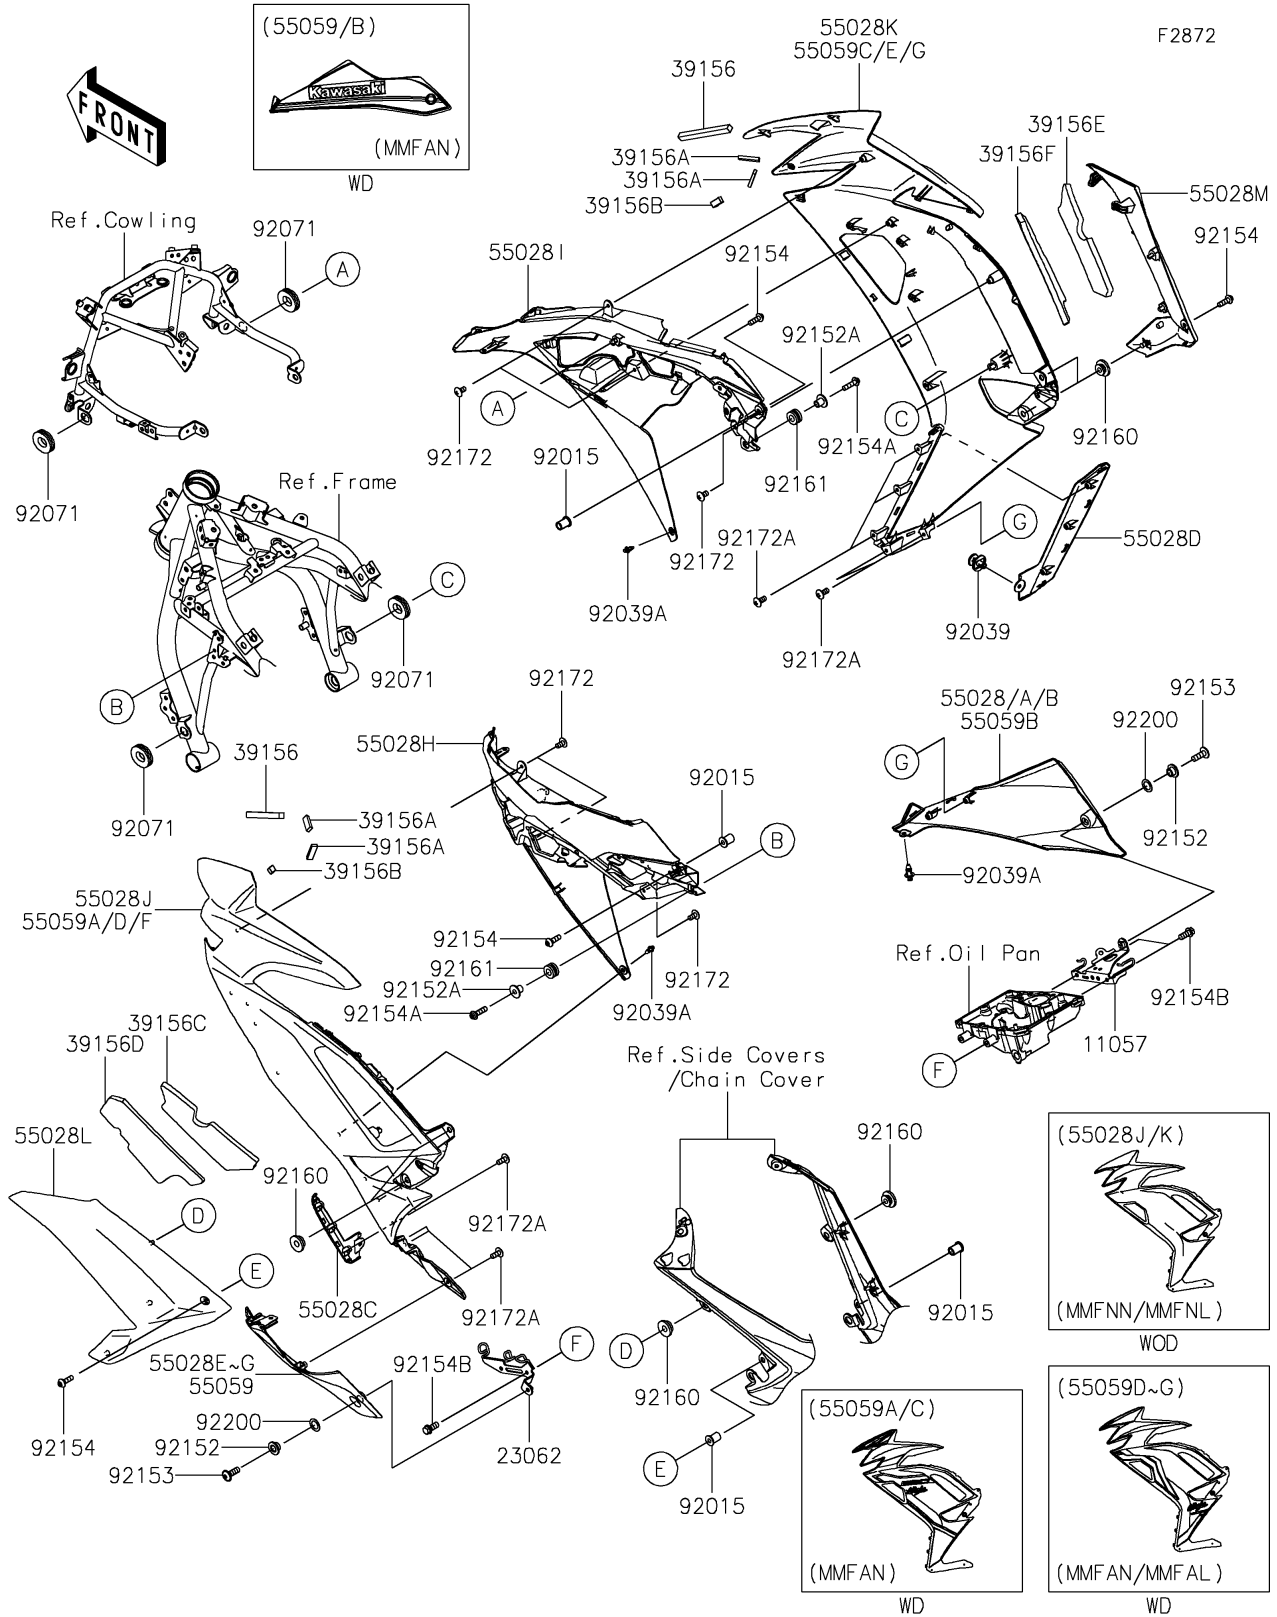

# 2021 NINJA® 650 ABS PARTS DIAGRAM

## Cowling Lower

## 2021 NINJA® 650 ABS PARTS LIST

### Cowling Lower

ITEM NAME	PART NUMBER	QUANTITY
COWLING,SIDE,LH,M.S.BLACK++TEL (Ref # 55059F)	55059-5280-68F	1
COWLING,SIDE,RH,M.S.BLACK++TEL (Ref # 55059G)	55059-5281-68F	1
NUT,WELL,5MM (Ref # 92015)	92015-1757	4
RIVET,HOLE 8MM (Ref # 92039)	92039-0014	1
RIVET (Ref # 92039A)	92039-0709	3
GROMMET (Ref # 92071)	92071-1043	4
COLLAR (Ref # 92152)	92152-1359	2
COLLAR (Ref # 92152A)	92152-1592	2
BOLT,6X18 (Ref # 92153)	92153-0478	2
BOLT,SOCKET,5X16 (Ref # 92154)	92154-0209	4
BOLT,SOCKET,5X20 (Ref # 92154A)	92154-0210	2
BOLT,FLANGED,6X14 (Ref # 92154B)	92154-1426	4
DAMPER (Ref # 92160)	92160-1613	6
DAMPER,8X16X8.6 (Ref # 92161)	92161-0685	2
SCREW,TAPPING,5X10 (Ref # 92172)	92172-0262	6
SCREW,5X12 (Ref # 92172A)	92172-0821	11
WASHER,10.4X15.9X0.5 (Ref # 92200)	92200-0157	2