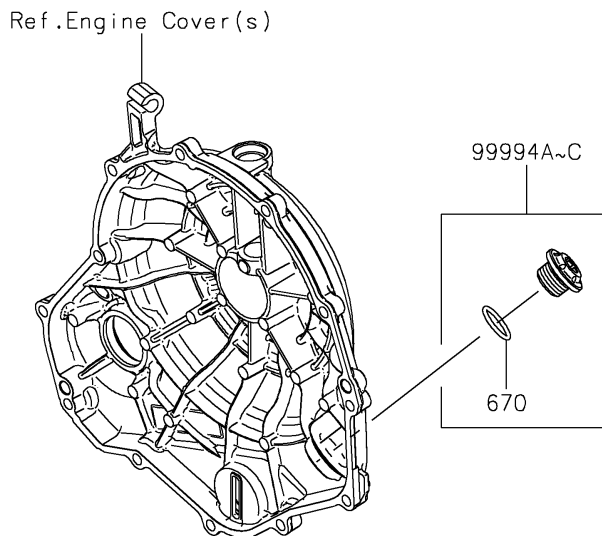

2021 NINJA® 650 PARTS DIAGRAM

Accessory(Radiator Screen and Cap)

F2910

2021 NINJA® 650 PARTS LIST

Accessory(Radiator Screen and Cap)

ITEM NAME	PART NUMBER	QUANTITY
BOLT-UPSET-WP (Ref # 186)	186BA0616	4
O RING,20MM (Ref # 670)	670B2020	1
WASHER,7X16X1.2 (Ref # 92022)	92022-024	4
NUT,CLIP,6MM (Ref # 92210)	92210-0867	4
KIT-ACCESSORY,RADIATOR SCREEN (Ref # 99994)	99994-0795	1
KIT-ACC,OIL FILLER CAP,WHITE (Ref # 99994A)	99994-1018	1
KIT-ACC,OIL FILLER CAP,GOLD (Ref # 99994B)	99994-1106	1
KIT-ACC,OIL FILLER CAP,BLACK (Ref # 99994C)	99994-1229	1