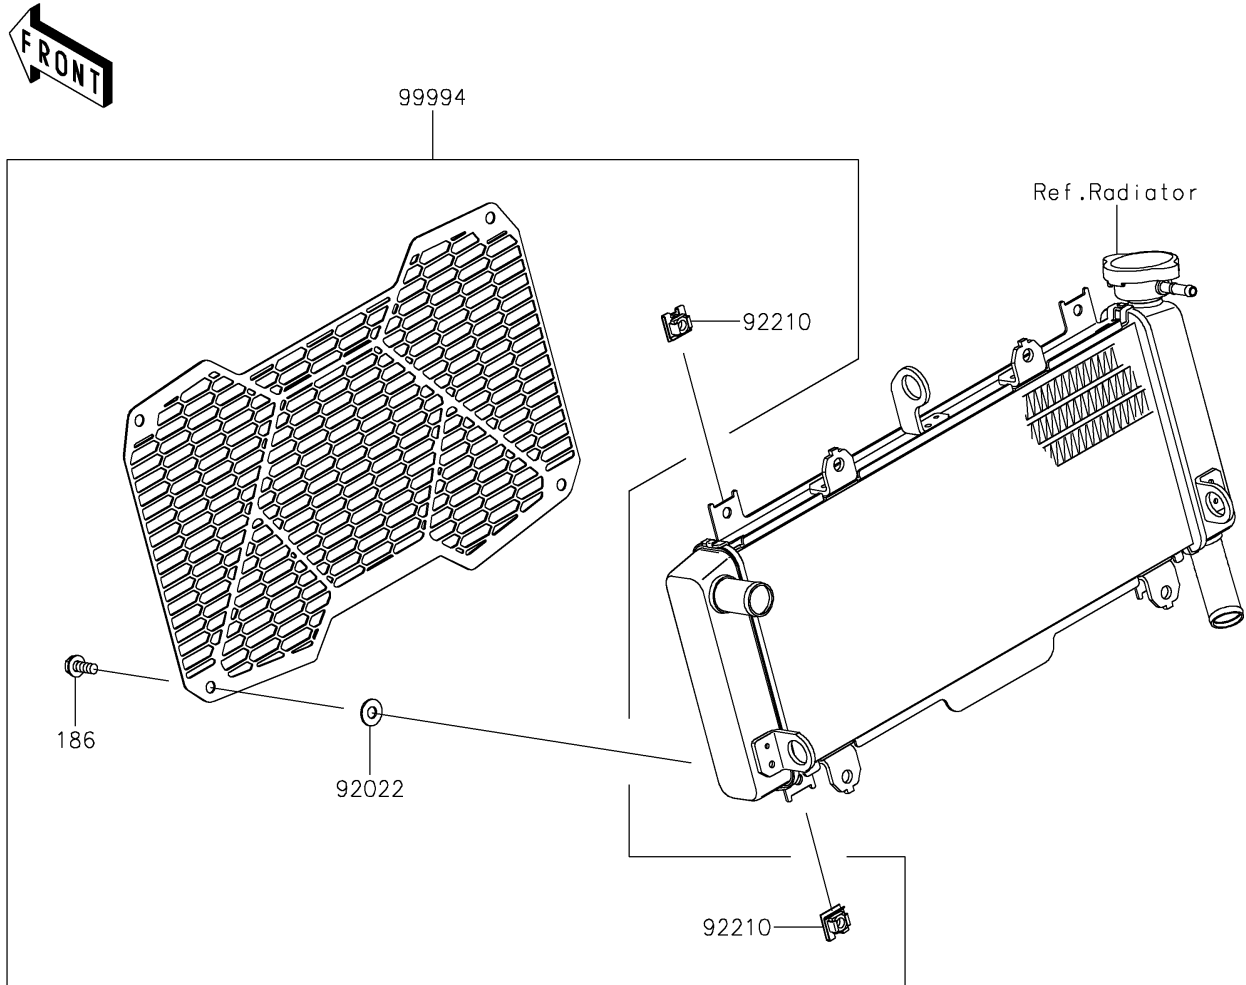

2021 NINJA® 650 PARTS DIAGRAM

Accessory(Radiator Screen and Cap)

F2910

2021 NINJA® 650 PARTS LIST

Accessory(Radiator Screen and Cap)

ITEM NAME	PART NUMBER	QUANTITY
BOLT-UPSET-WP (Ref # 186)	186BA0616	4
O RING,20MM (Ref # 670)	670B2020	1
WASHER,7X16X1.2 (Ref # 92022)	92022-024	4
NUT,CLIP,6MM (Ref # 92210)	92210-0867	4
KIT-ACCESSORY,RADIATOR SCREEN (Ref # 99994)	99994-0795	1
KIT-ACC,OIL FILLER CAP,WHITE (Ref # 99994A)	99994-1018	1
KIT-ACC,OIL FILLER CAP,GOLD (Ref # 99994B)	99994-1106	1
KIT-ACC,OIL FILLER CAP,BLACK (Ref # 99994C)	99994-1229	1