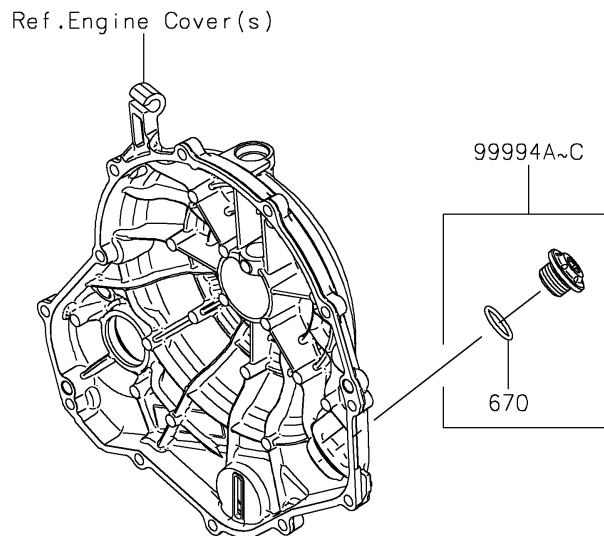

# 2021 NINJA® 650 ABS PARTS DIAGRAM

Accessory(Radiator Screen and Cap)

F2910