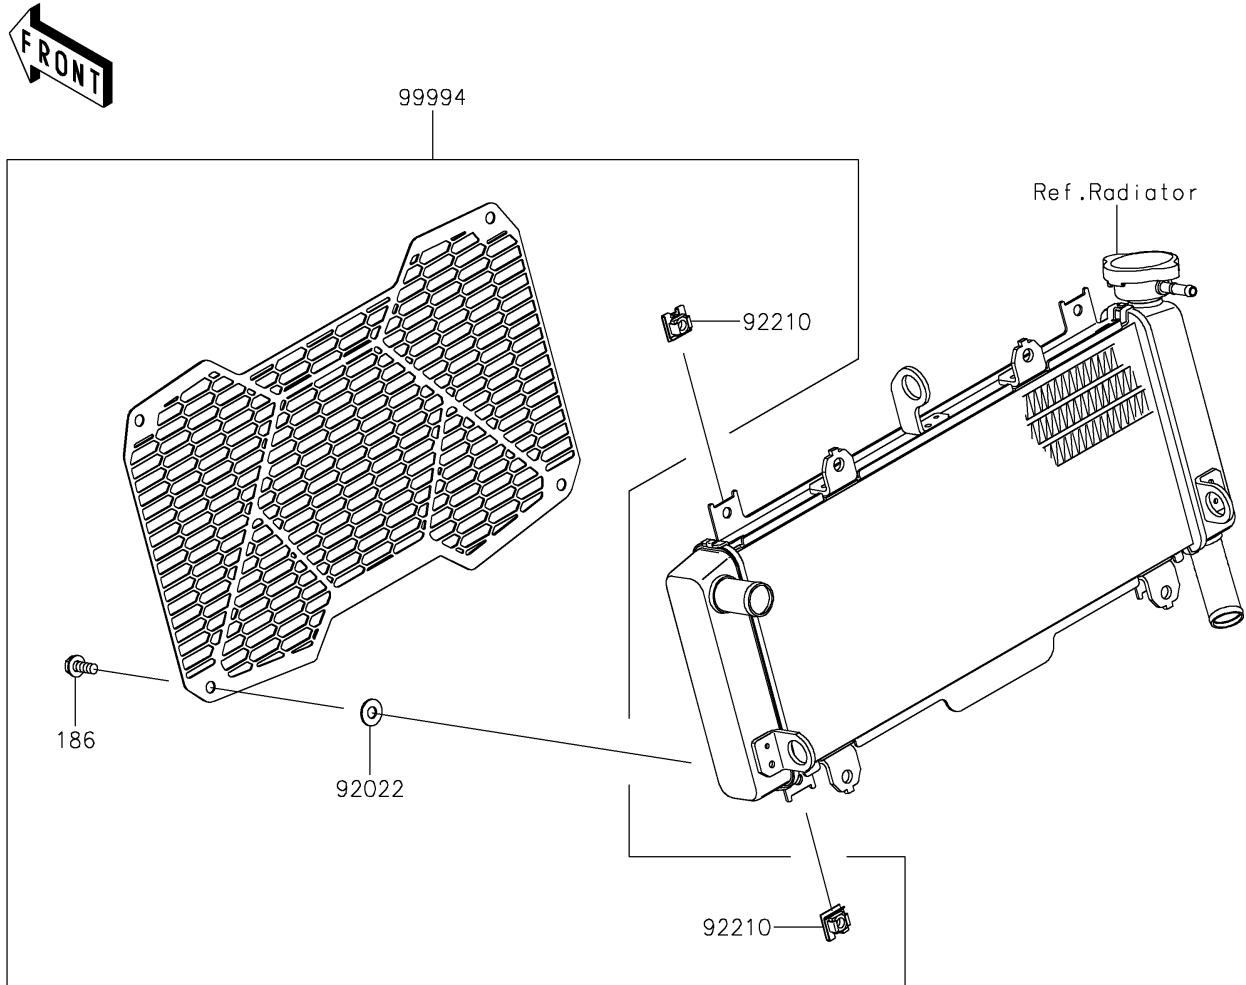

# 2021 NINJA® 650 ABS PARTS DIAGRAM

Accessory(Radiator Screen and Cap)

F2910

# 2021 NINJA® 650 ABS PARTS LIST

Accessory(Radiator Screen and Cap)

ITEM NAME	PART NUMBER	QUANTITY
-----------	-------------	----------