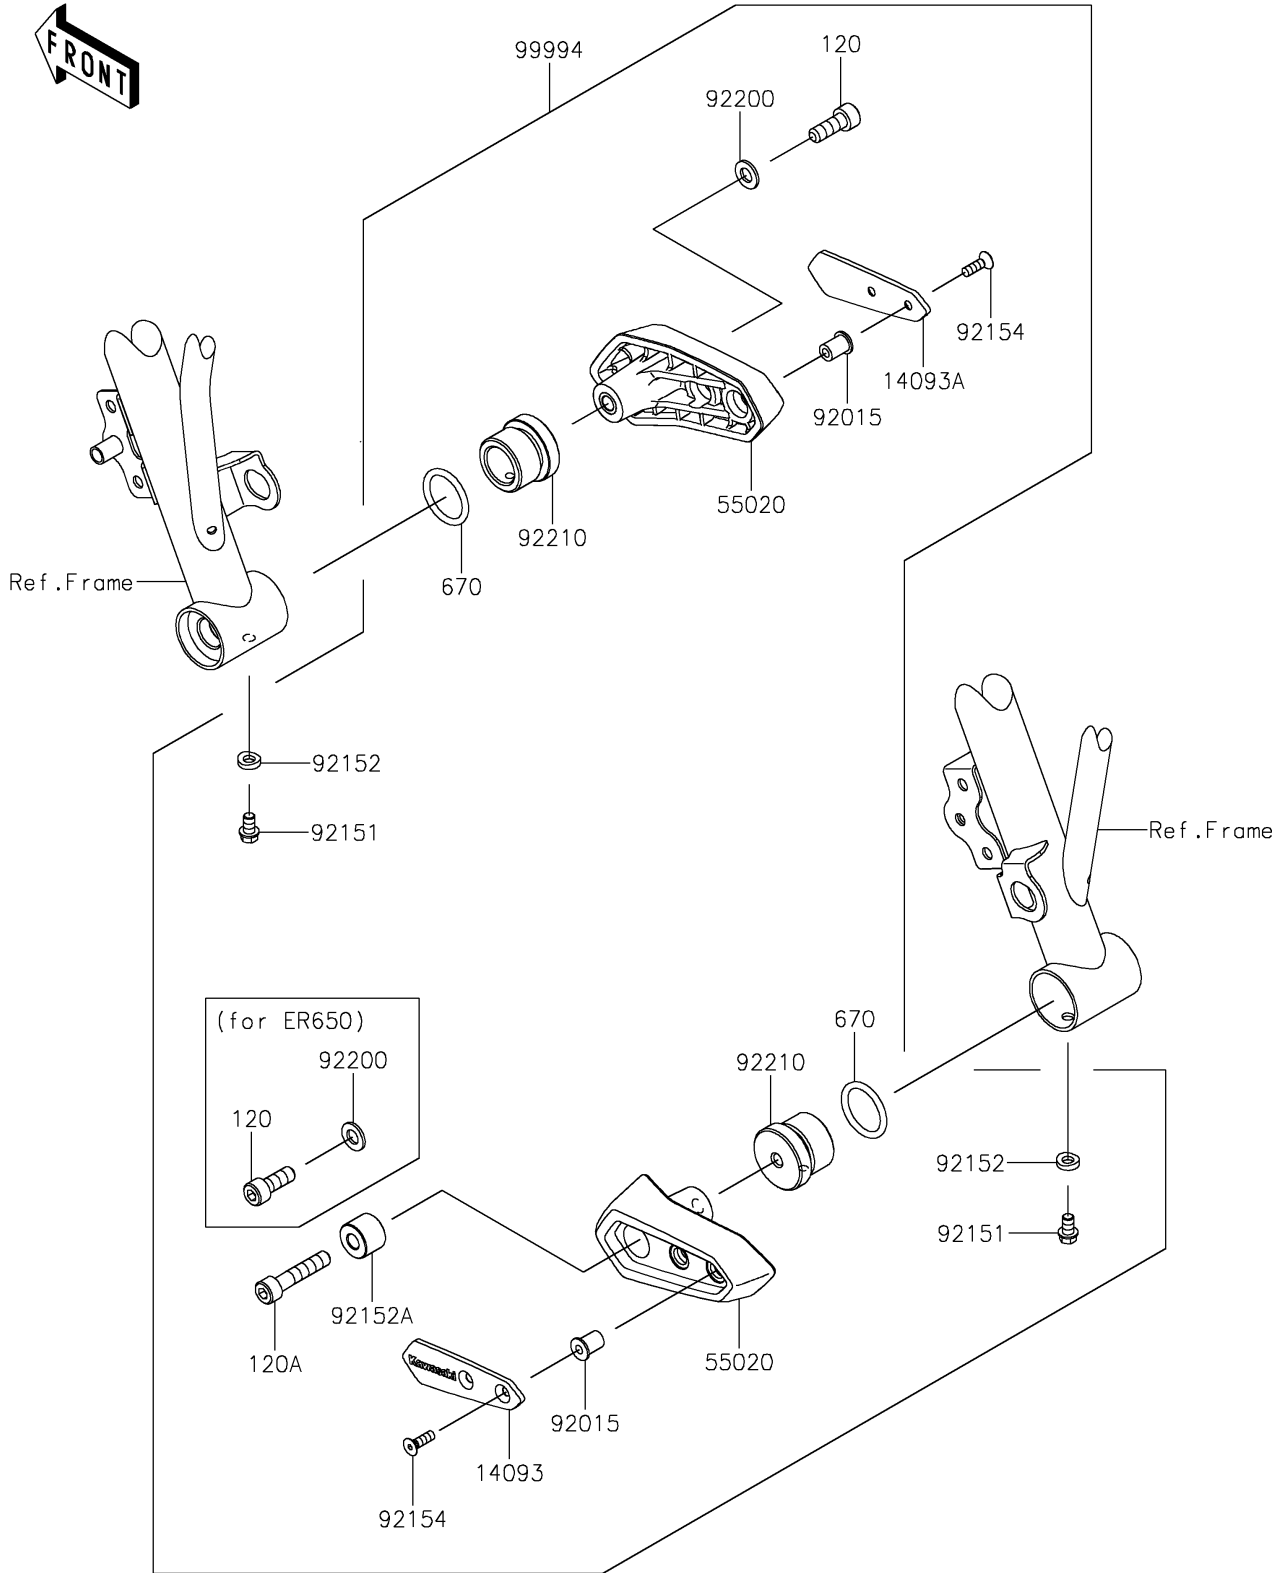

2021 NINJA® 650 ABS PARTS DIAGRAM

Accessory(Frame Slider)

F2910A

2021 NINJA® 650 ABS PARTS LIST

Accessory(Frame Slider)

ITEM NAME	PART NUMBER	QUANTITY
BOLT-SOCKET,8X22 (Ref # 120)	120CA0822	2
BOLT-SOCKET,8X40 (Ref # 120A)	120CA0840	1
COVER,SLIDER,LH (Ref # 14093)	14093-0350	1
COVER,SLIDER,RH (Ref # 14093A)	14093-0351	1
GUARD (Ref # 55020)	55020-1997	2
O RING,26MM (Ref # 670)	670B3026	2
NUT,WELL,5MM (Ref # 92015)	92015-1757	4
BOLT,6X10 (Ref # 92151)	92151-1277	2
COLLAR,6.3X12 (Ref # 92152)	92152-2236	2
COLLAR,8.3X20X15 (Ref # 92152A)	92152-2237	1
BOLT,SOCKET,5X16 (Ref # 92154)	92154-1014	4
WASHER,8.4X16X1.6 (Ref # 92200)	92200-0807	2
NUT (Ref # 92210)	92210-1505	2
KIT-ACCESSORY,FRAME SLIDER (Ref # 99994)	99994-0797	1