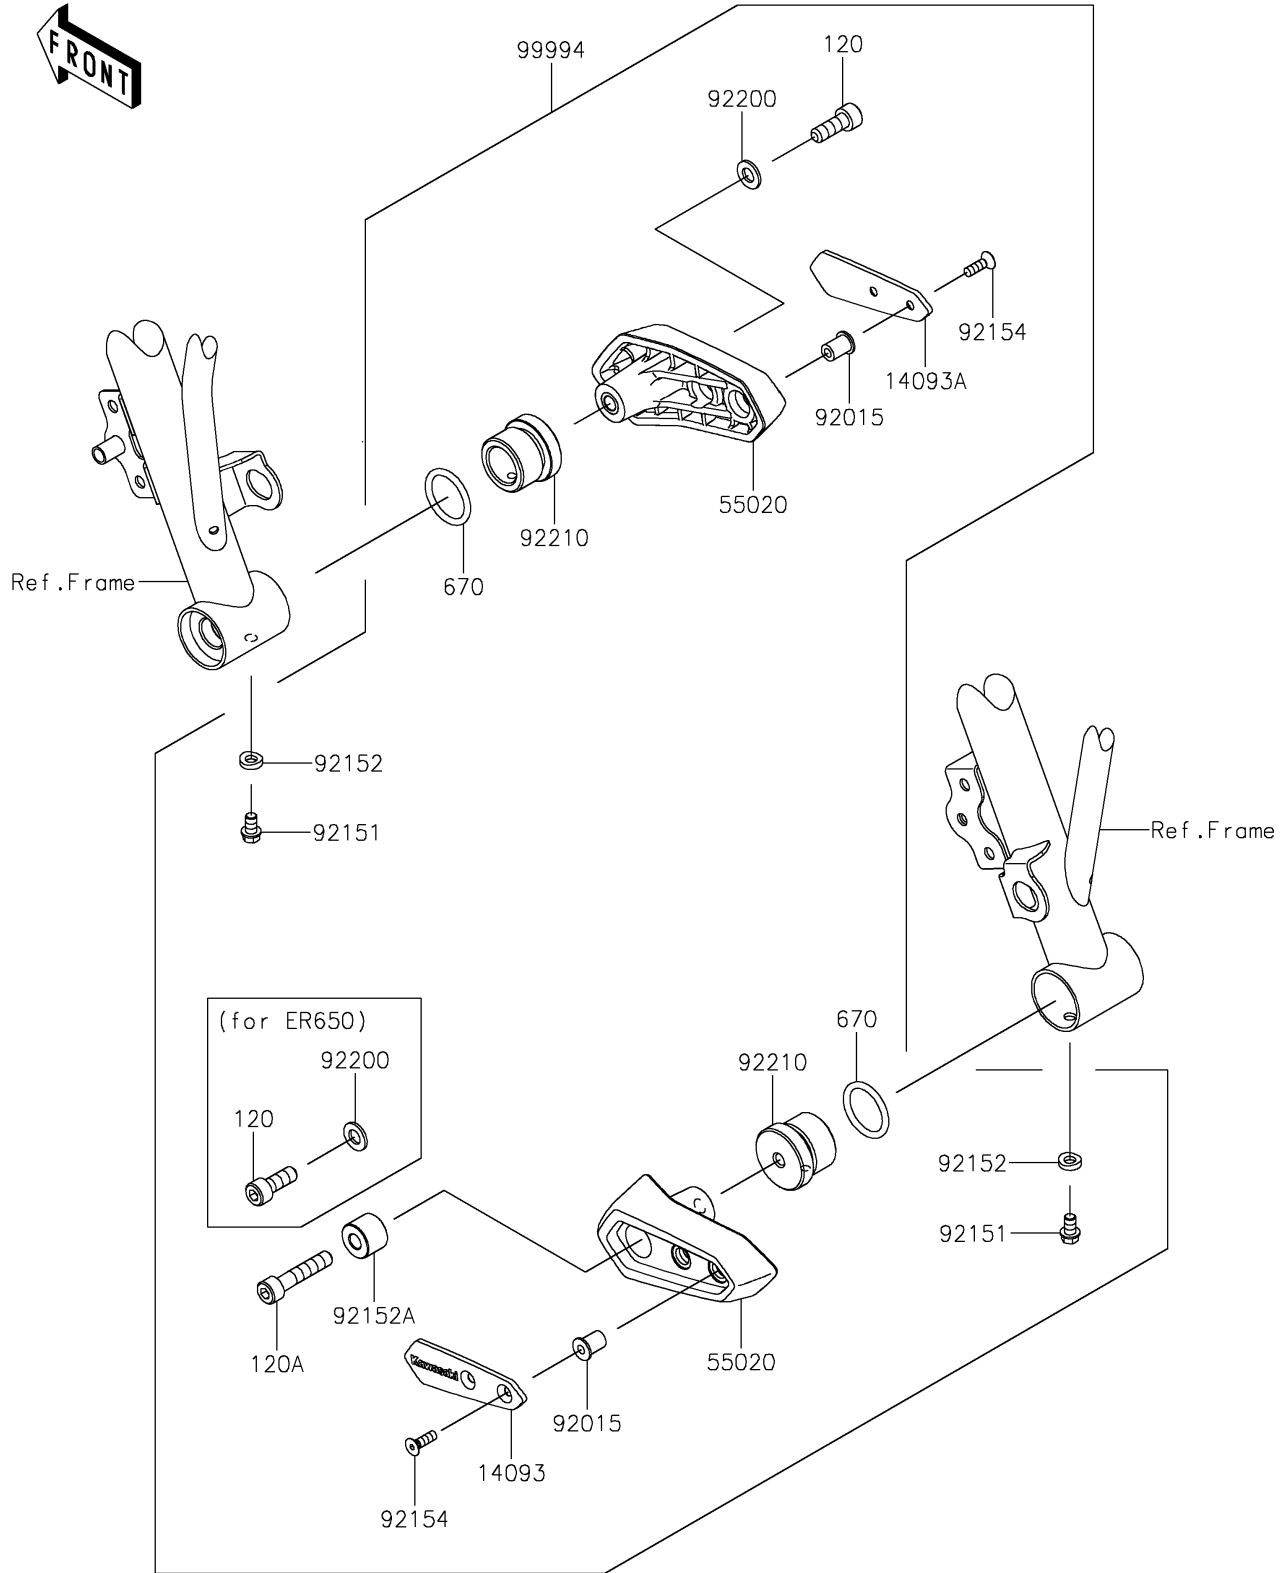

# 2021 NINJA® 650 ABS PARTS DIAGRAM

Accessory(Frame Slider)

F2910A

## 2021 NINJA® 650 ABS PARTS LIST

Accessory(Frame Slider)

ITEM NAME	PART NUMBER	QUANTITY
BOLT-SOCKET,8X22 (Ref # 120)	120CA0822	2
BOLT-SOCKET,8X40 (Ref # 120A)	120CA0840	1
COVER,SLIDER,LH (Ref # 14093)	14093-0350	1
COVER,SLIDER,RH (Ref # 14093A)	14093-0351	1
GUARD (Ref # 55020)	55020-1997	2
O RING,26MM (Ref # 670)	670B3026	2
NUT,WELL,5MM (Ref # 92015)	92015-1757	4
BOLT,6X10 (Ref # 92151)	92151-1277	2
COLLAR,6.3X12 (Ref # 92152)	92152-2236	2
COLLAR,8.3X20X15 (Ref # 92152A)	92152-2237	1
BOLT,SOCKET,5X16 (Ref # 92154)	92154-1014	4
WASHER,8.4X16X1.6 (Ref # 92200)	92200-0807	2
NUT (Ref # 92210)	92210-1505	2
KIT-ACCESSORY,FRAME SLIDER (Ref # 99994)	99994-0797	1