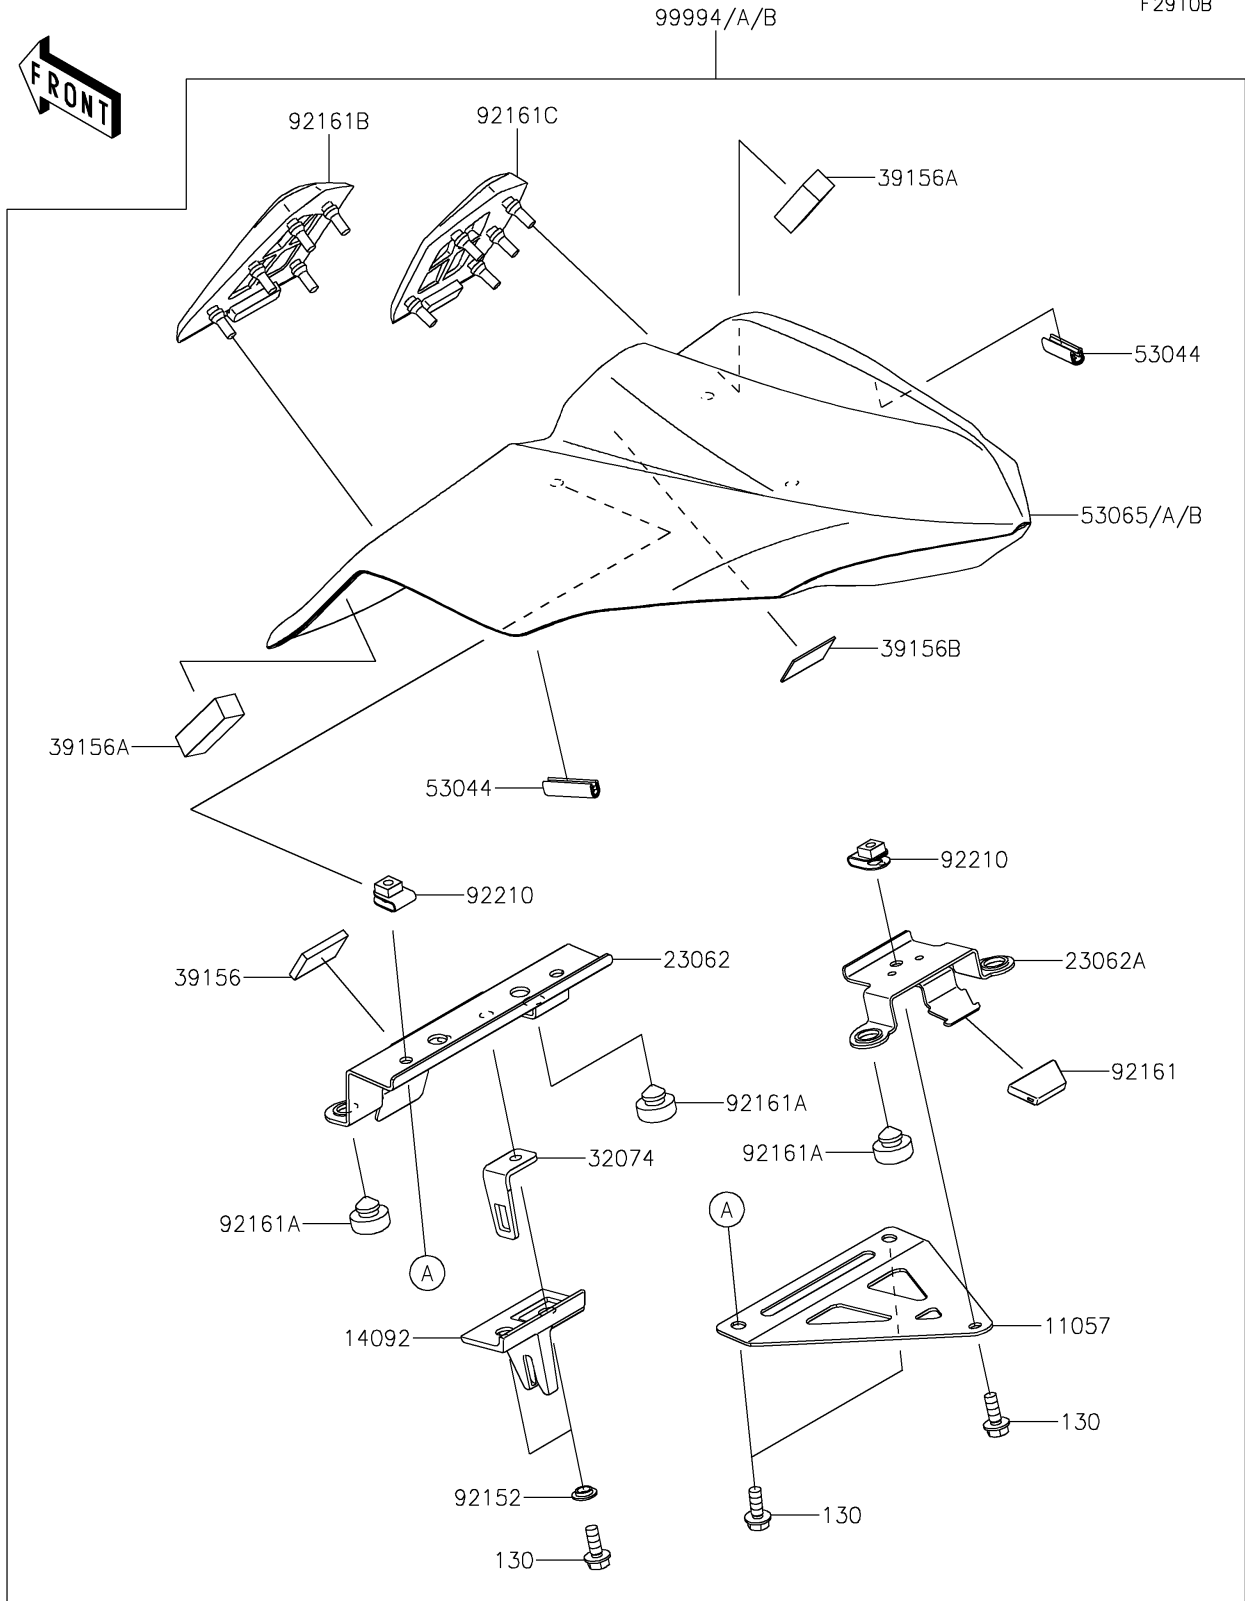

2021 NINJA® 650 PARTS DIAGRAM

Accessory(Pillion Seat Cover)

F2910B

2021 NINJA® 650 PARTS LIST

Accessory(Pillion Seat Cover)

ITEM NAME	PART NUMBER	QUANTITY
BRACKET,SEAT COVER (Ref # 11057)	11057-0808	1
BOLT-FLANGED,6X16 (Ref # 130)	130BA0616	5
COVER (Ref # 14092)	14092-0248	1
BRACKET-COMP (Ref # 23062)	23062-0907	1
BRACKET-COMP (Ref # 23062A)	23062-0914	1
BRACKET-LOCK (Ref # 32074)	32074-0017	1
PAD,20X30X4 (Ref # 39156)	39156-0705	1
PAD,13X43X12 (Ref # 39156A)	39156-0978	2
PAD,20X30X1 (Ref # 39156B)	39156-2199	1
TRIM,L=30 (Ref # 53044)	53044-0001	2
COVER SEAT,M.G.GRAY (Ref # 53065)	53065-0039-45W	1
COVER SEAT,M.S.BLACK (Ref # 53065A)	53065-0039-660	1
COVER SEAT,L.GREEN (Ref # 53065B)	53065-0039-777	1
COLLAR (Ref # 92152)	92152-0250	2
DAMPER (Ref # 92161)	92161-0629	1
DAMPER,10X20X8 (Ref # 92161A)	92161-0855	4
DAMPER,COVER SEAT,LH (Ref # 92161B)	92161-1855	1
DAMPER,COVER SEAT,RH (Ref # 92161C)	92161-1856	1
NUT,6MM (Ref # 92210)	92210-0277	3
KIT,SINGLE SEAT COVER,M.G.GRAY (Ref # 99994)	99994-0796-45W	1
KIT,SINGLE SEAT COVER,M.S.BLK (Ref # 99994A)	99994-0796-660	1
KIT,SINGLE SEAT COVER,L.GREEN (Ref # 99994B)	99994-0796-777	1