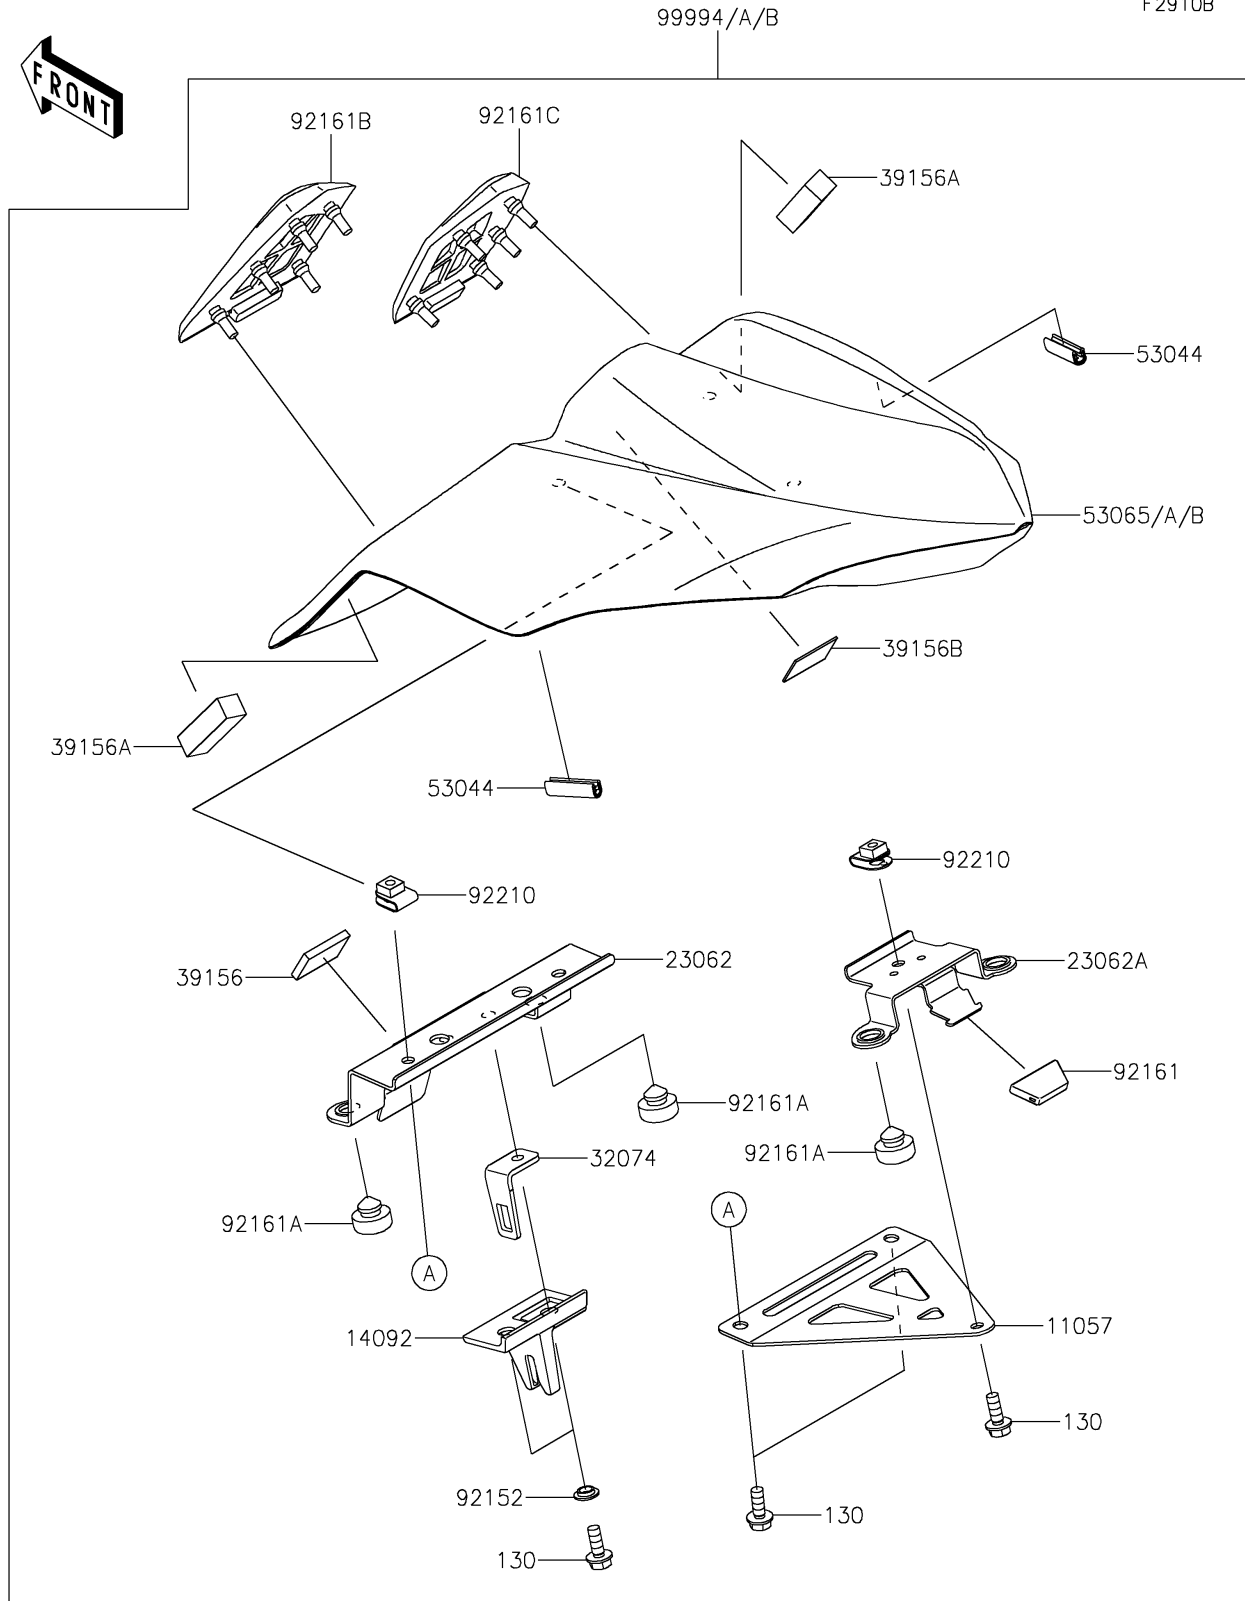

2021 NINJA® 650 ABS PARTS DIAGRAM

Accessory(Pillion Seat Cover)

F2910B

2021 NINJA® 650 ABS PARTS LIST

Accessory(Pillion Seat Cover)

ITEM NAME	PART NUMBER	QUANTITY
BRACKET,SEAT COVER (Ref # 11057)	11057-0808	1
BOLT-FLANGED,6X16 (Ref # 130)	130BA0616	5
COVER (Ref # 14092)	14092-0248	1
BRACKET-COMP (Ref # 23062)	23062-0907	1
BRACKET-COMP (Ref # 23062A)	23062-0914	1
BRACKET-LOCK (Ref # 32074)	32074-0017	1
PAD,20X30X4 (Ref # 39156)	39156-0705	1
PAD,13X43X12 (Ref # 39156A)	39156-0978	2
PAD,20X30X1 (Ref # 39156B)	39156-2199	1
TRIM,L=30 (Ref # 53044)	53044-0001	2
COVER SEAT,M.G.GRAY (Ref # 53065)	53065-0039-45W	1
COVER SEAT,M.S.BLACK (Ref # 53065A)	53065-0039-660	1
COVER SEAT,L.GREEN (Ref # 53065B)	53065-0039-777	1
COLLAR (Ref # 92152)	92152-0250	2
DAMPER (Ref # 92161)	92161-0629	1
DAMPER,10X20X8 (Ref # 92161A)	92161-0855	4
DAMPER,COVER SEAT,LH (Ref # 92161B)	92161-1855	1
DAMPER,COVER SEAT,RH (Ref # 92161C)	92161-1856	1
NUT,6MM (Ref # 92210)	92210-0277	3
KIT,SINGLE SEAT COVER,M.G.GRAY (Ref # 99994)	99994-0796-45W	1
KIT,SINGLE SEAT COVER,M.S.BLK (Ref # 99994A)	99994-0796-660	1
KIT,SINGLE SEAT COVER,L.GREEN (Ref # 99994B)	99994-0796-777	1