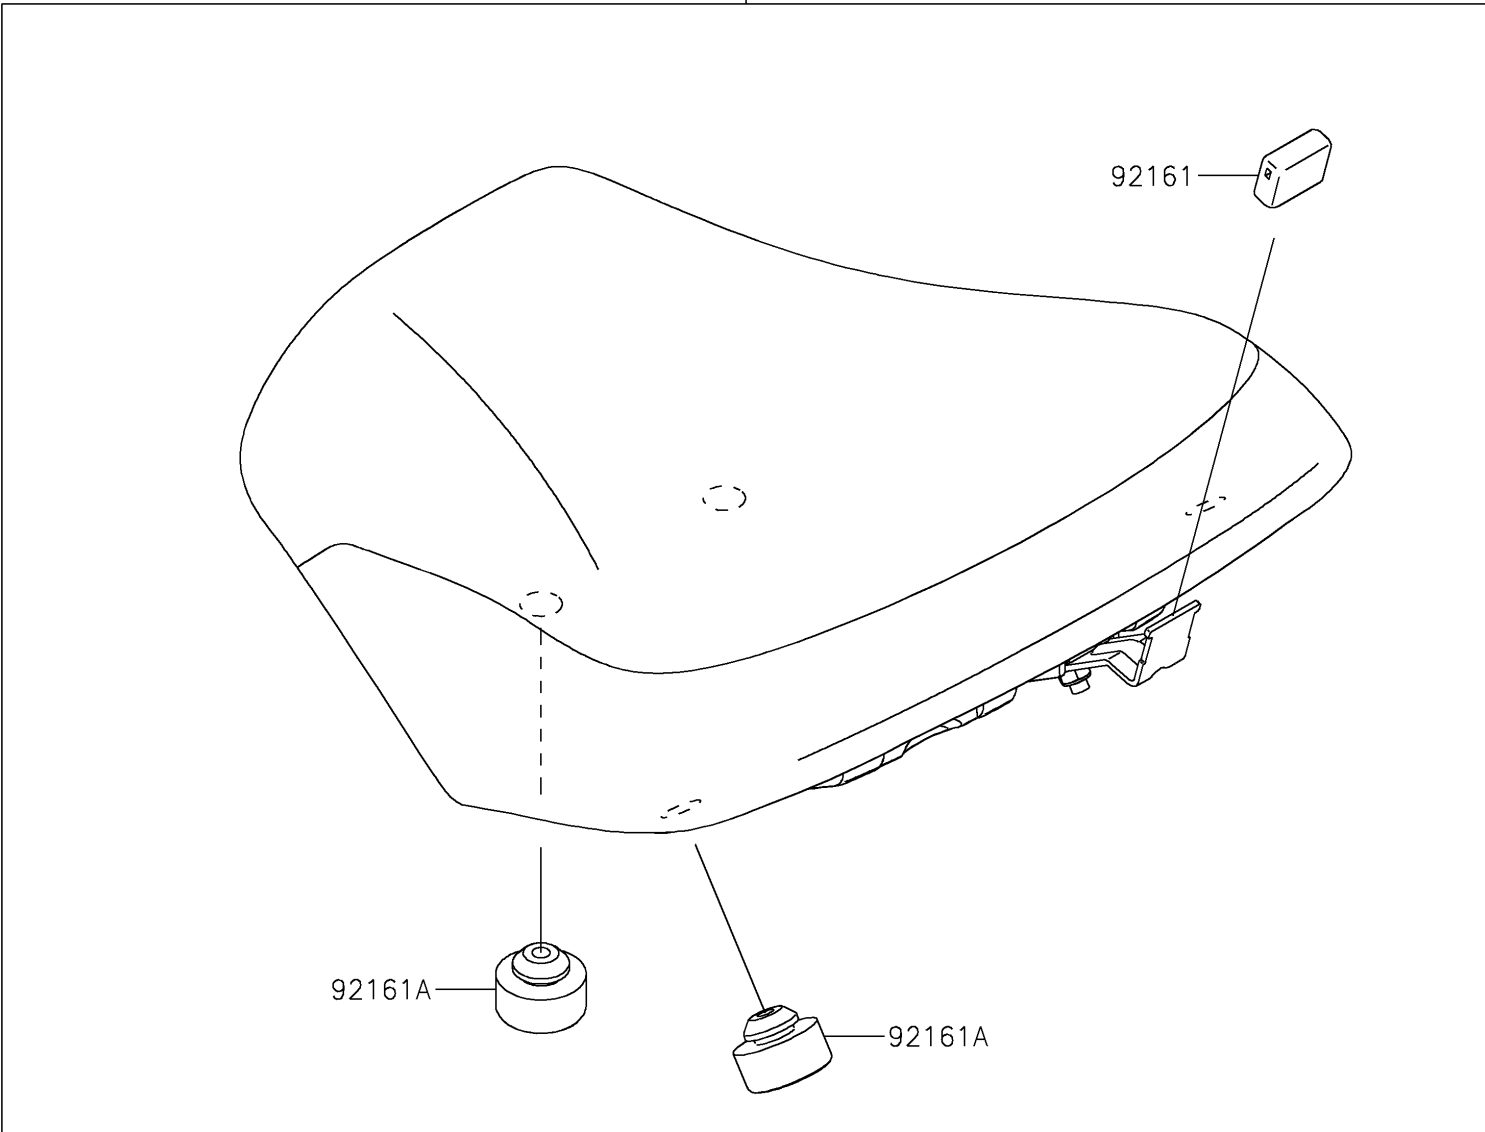

# 2021 NINJA<sup>®</sup> 650 ABS PARTS DIAGRAM

Accessory(High Seat)

F2910C

99994

92161 

92161A 

 92161A

## 2021 NINJA® 650 ABS PARTS LIST

Accessory(High Seat)

ITEM NAME	PART NUMBER	QUANTITY
DAMPER,SEAT BRACKET,FR (Ref # 92161)	92161-1865	1
DAMPER,14X30X14.5 (Ref # 92161A)	92161-1970	4
KIT-ACCESSORY,HIGH-SEAT (Ref # 99994)	99994-1062	1