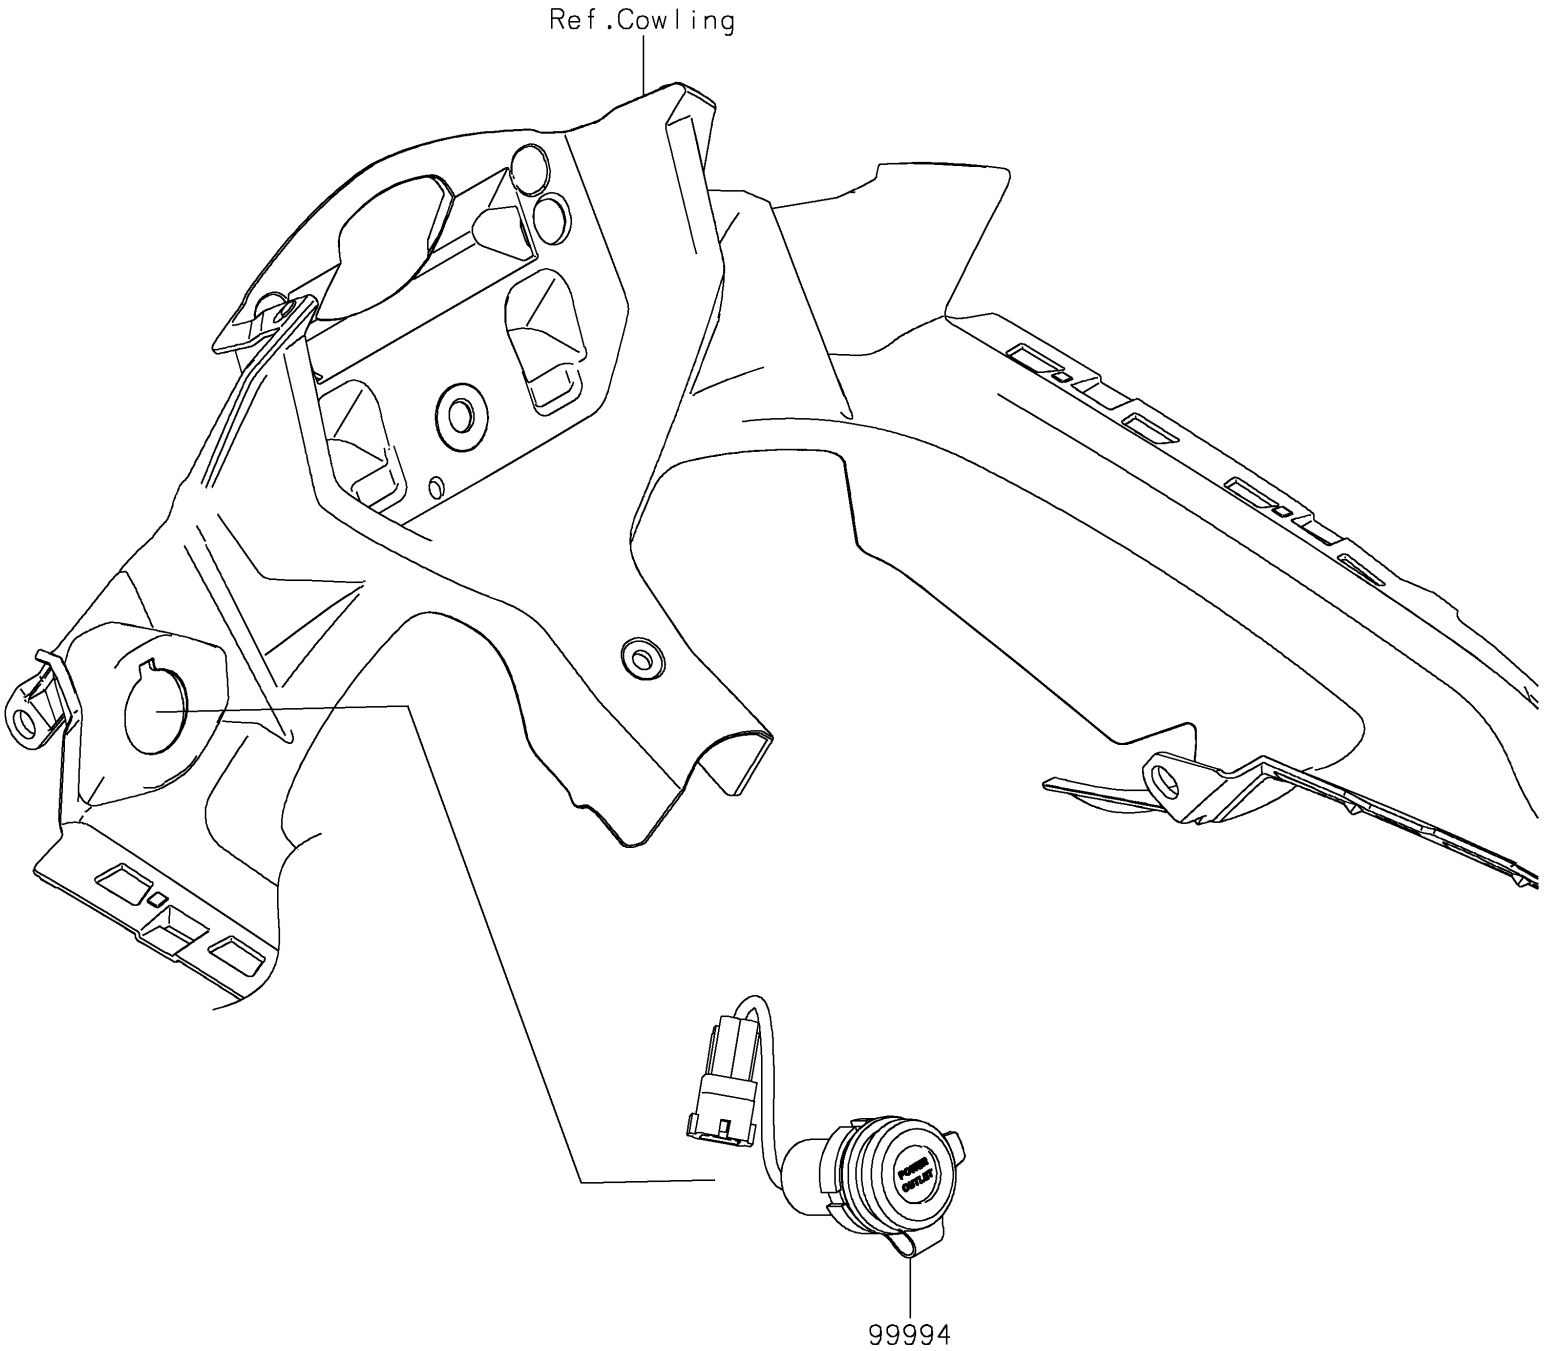

2021 NINJA[®] 650 ABS PARTS DIAGRAM

Accessory(DC Output)

F2910J

2021 NINJA® 650 ABS PARTS LIST

Accessory(DC Output)

ITEM NAME	PART NUMBER	QUANTITY
DC OUTPUT(12V SOCKET) (Ref # 99994)	99994-1373	1