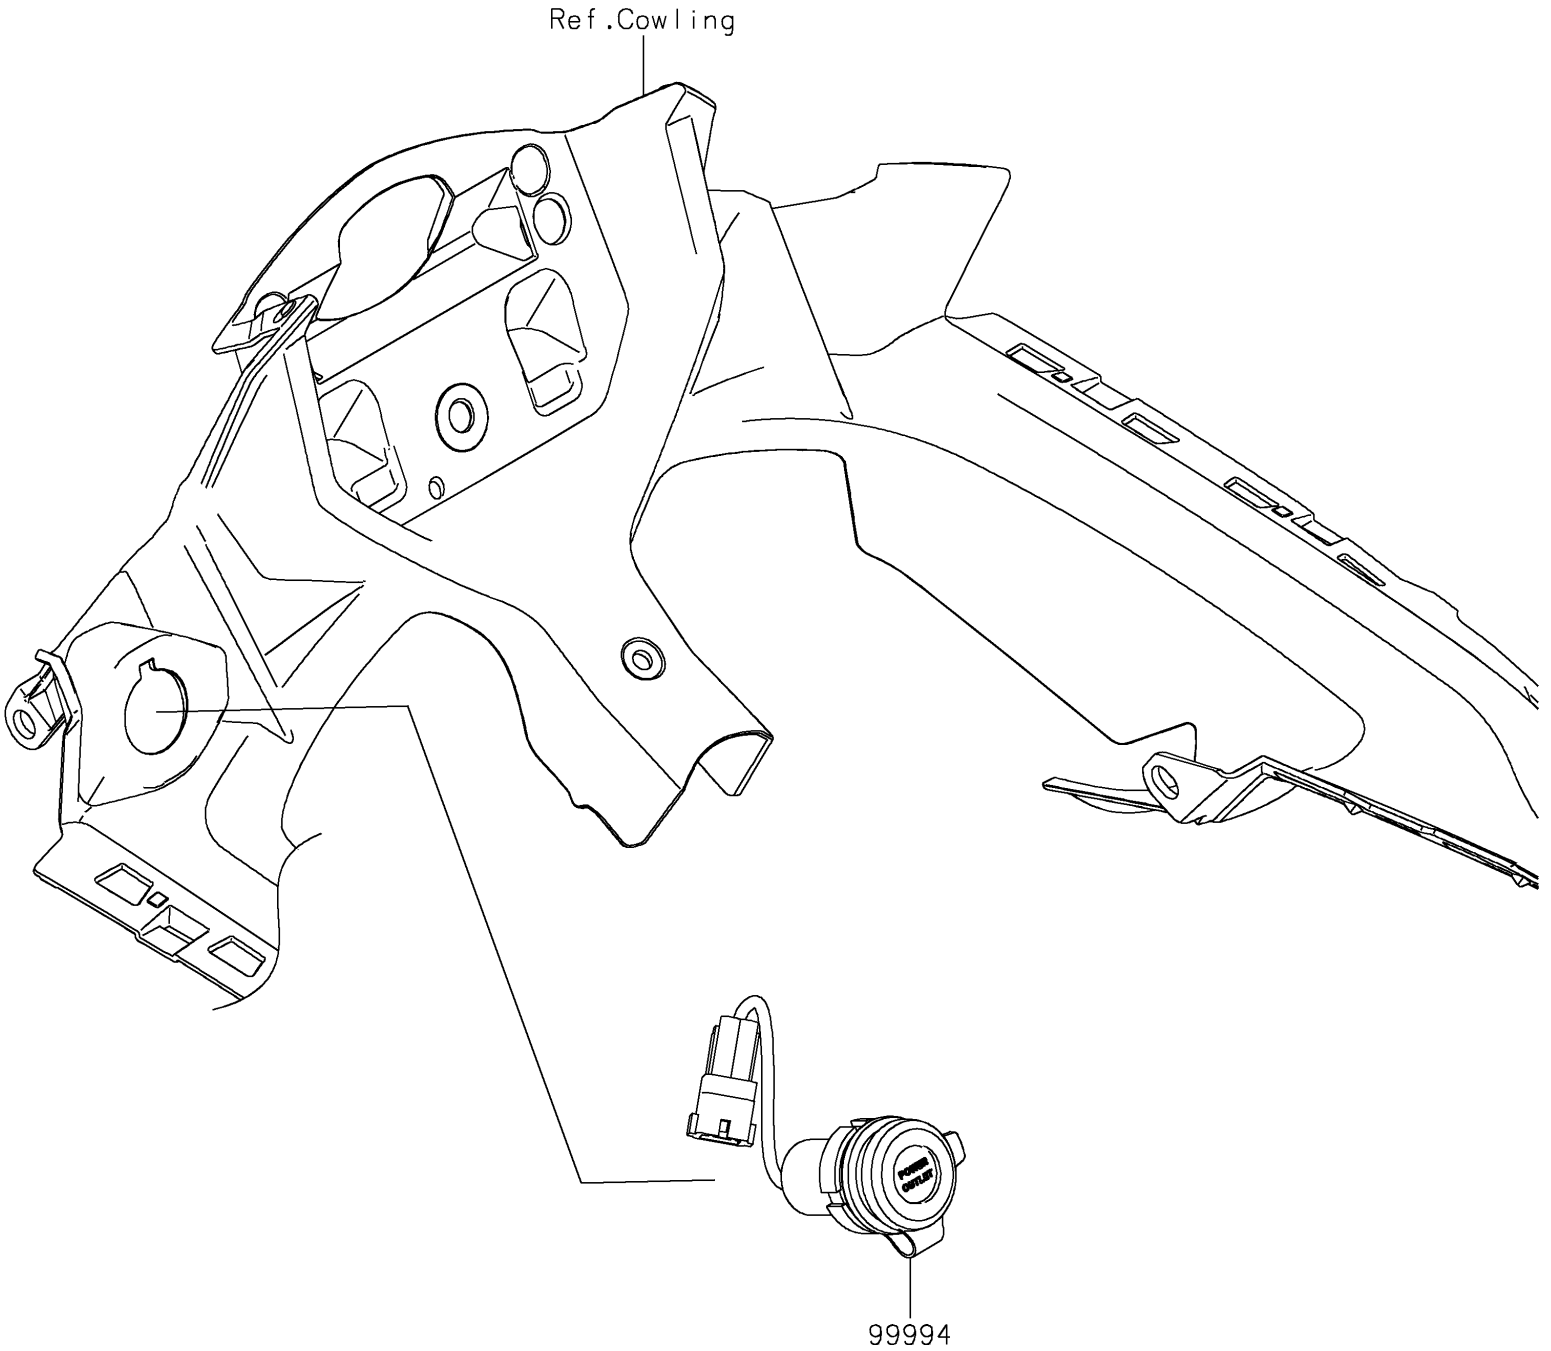

2021 NINJA® 650 ABS PARTS DIAGRAM

Accessory(DC Output)

F2910J

2021 NINJA® 650 ABS PARTS LIST

Accessory(DC Output)

ITEM NAME	PART NUMBER	QUANTITY
DC OUTPUT(12V SOCKET) (Ref # 99994)	99994-1373	1