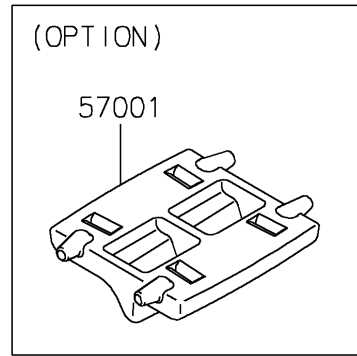

2021 NINJA® 650 PARTS DIAGRAM

Accessory(Decals)

F2910L

2021 NINJA® 650 PARTS LIST

Accessory(Decals)

ITEM NAME	PART NUMBER	QUANTITY
RIM STRIPE APPLICATOR (Ref # 57001)	57001-1752	AR
WHEEL RIM TAPE, GREEN (Ref # 99994)	99994-0932	1
WHEEL RIM TAPE, SILVER (Ref # 99994A)	99994-0933	1