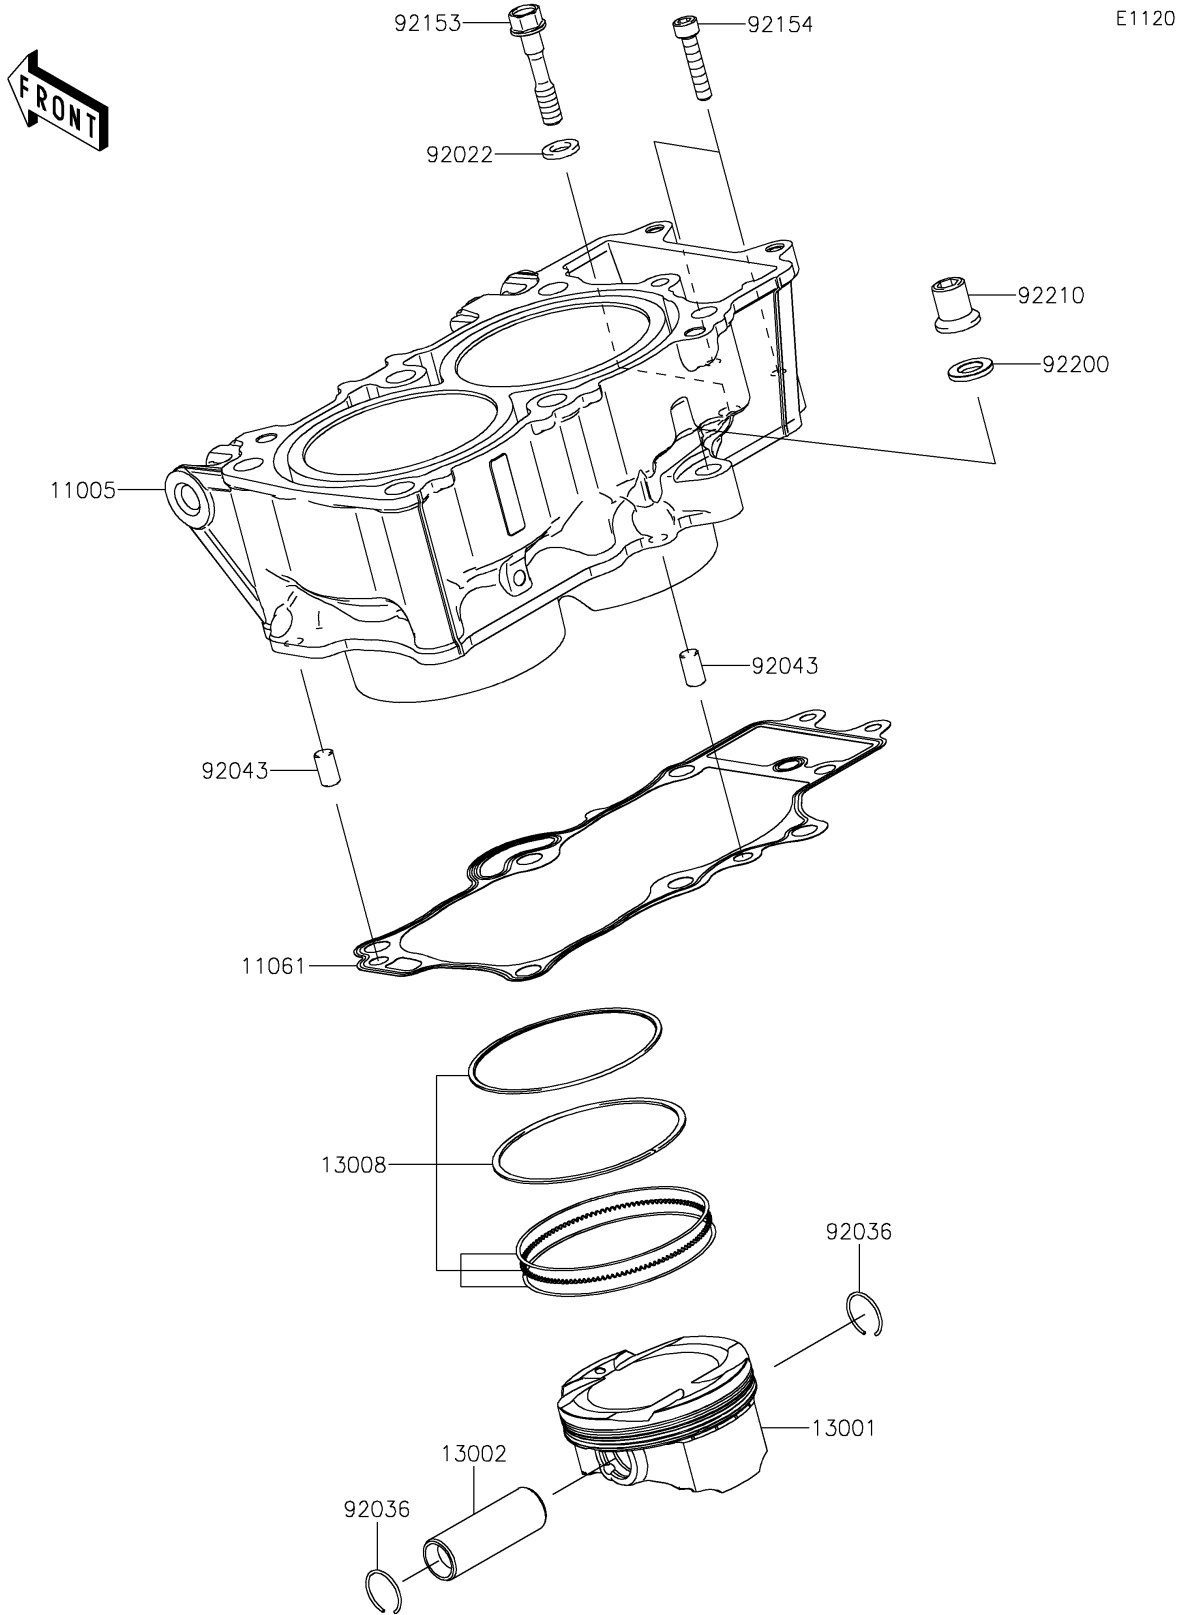

2021 Z650 PARTS DIAGRAM

Cylinder/Piston(s)

2021 Z650 PARTS LIST

Cylinder/Piston(s)

ITEM NAME	PART NUMBER	QUANTITY
CYLINDER-ENGINE (Ref # 11005)	11005-0666	1
GASKET,CYLINDER BASE (Ref # 11061)	11061-1207	1
PISTON-ENGINE (Ref # 13001)	13001-0786	2
PIN-PISTON (Ref # 13002)	13002-0007	2
RING-SET-PISTON (Ref # 13008)	13008-1196	2
WASHER,9X15.5X2 (Ref # 92022)	92022-1401	1
RING-SNAP,PISTON PIN (Ref # 92036)	92036-008	4
PIN,8X14 (Ref # 92043)	92043-1567	2
BOLT,8X43 (Ref # 92153)	92153-1011	1
BOLT,SOCKET,6X30 (Ref # 92154)	92154-0116	2
WASHER,10.5X19X2.3 (Ref # 92200)	92200-0363	1
NUT (Ref # 92210)	92210-0223	1