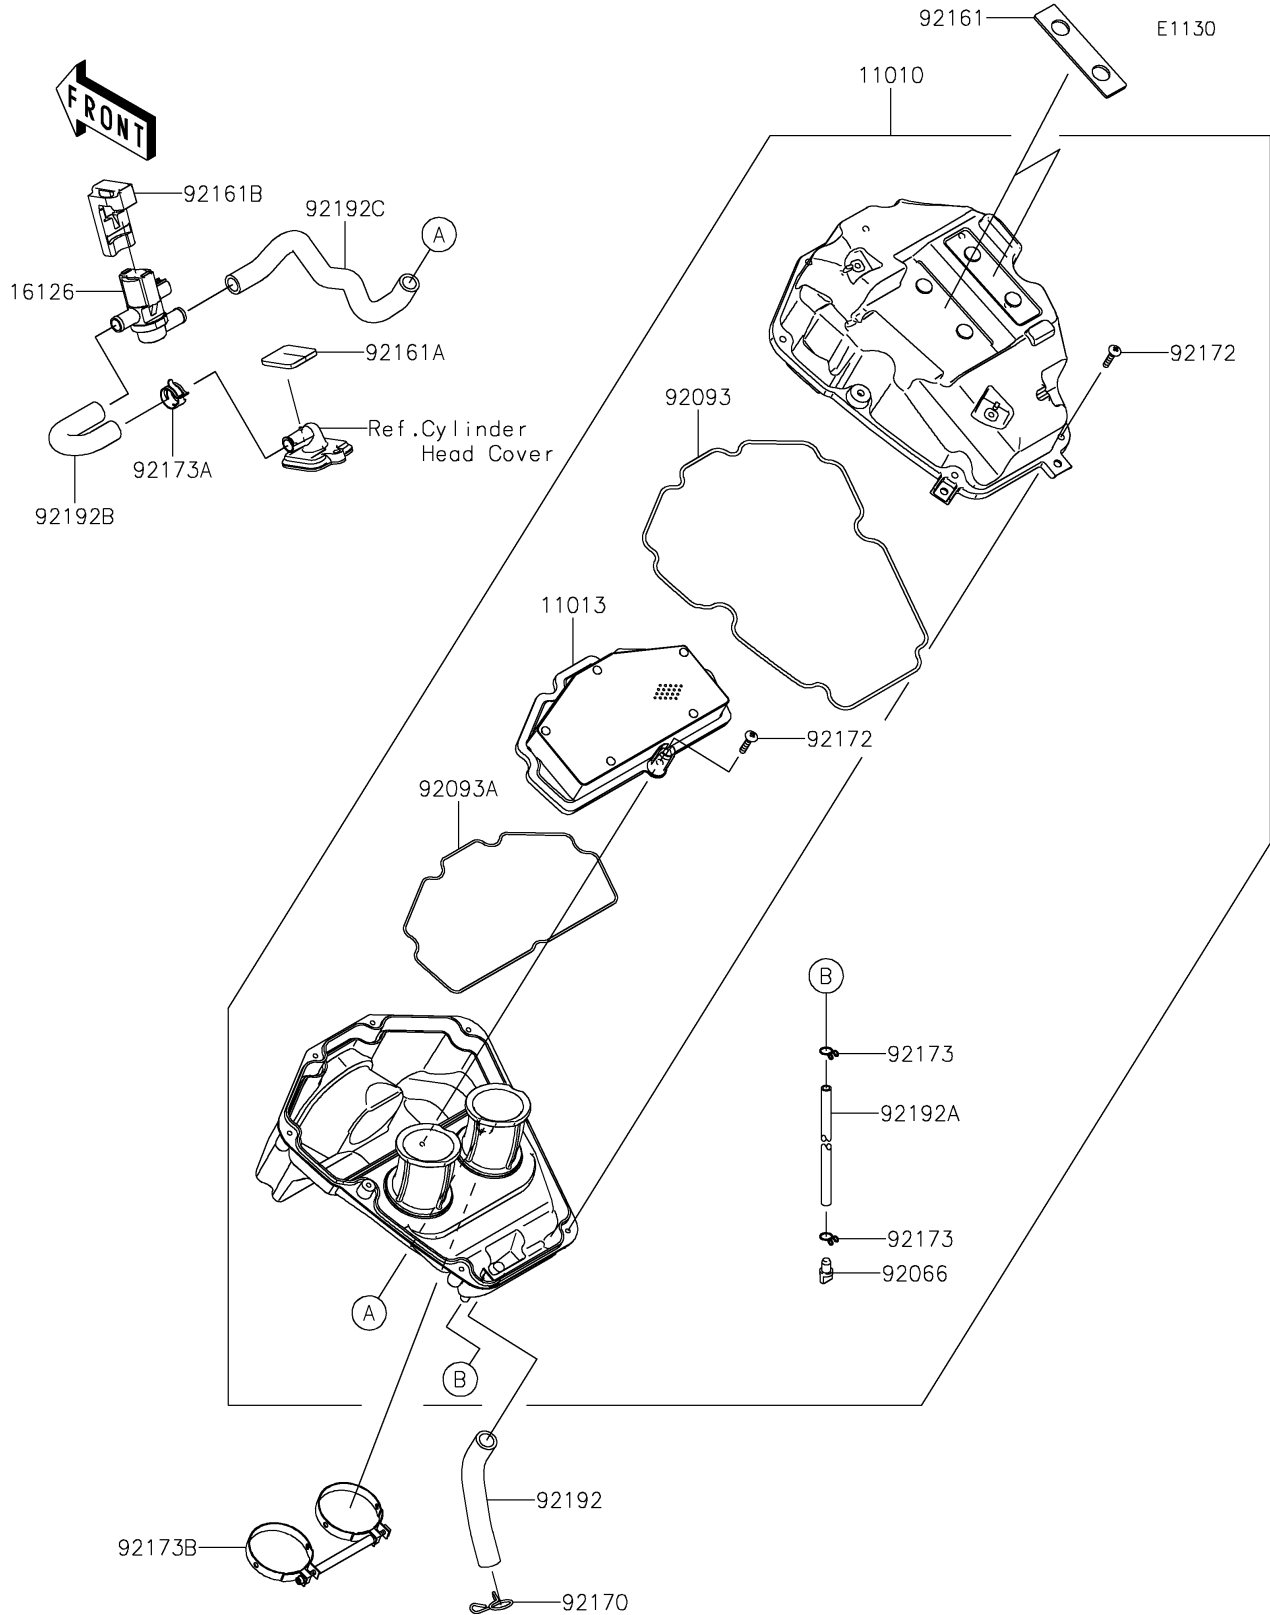

2021 Z650 ABS PARTS DIAGRAM

Air Cleaner

2021 Z650 ABS PARTS LIST

Air Cleaner

ITEM NAME	PART NUMBER	QUANTITY
FILTER-ASSY-AIR (Ref # 11010)	11010-0869	1
ELEMENT-AIR FILTER (Ref # 11013)	11013-0745	1
VALVE,AIR SWITCHING (Ref # 16126)	16126-0743	1
PLUG,DRAIN (Ref # 92066)	92066-0782	1
SEAL (Ref # 92093)	92093-0610	1
SEAL,ELEMENT (Ref # 92093A)	92093-0611	1
DAMPER (Ref # 92161)	92161-1428	2
DAMPER (Ref # 92161A)	92161-1899	1
DAMPER (Ref # 92161B)	92161-1933	1
CLAMP (Ref # 92170)	92170-1017	1
SCREW,5X25 (Ref # 92172)	92172-0891	9
CLAMP,10MM (Ref # 92173)	92173-1044	2
CLAMP (Ref # 92173A)	92173-1463	1
CLAMP (Ref # 92173B)	92173-1698	1
TUBE,BREATHER (Ref # 92192)	92192-0958	1
TUBE,DRAIN,L=245 (Ref # 92192A)	92192-1380	1
TUBE,ASV-HEAD (Ref # 92192B)	92192-1698	1
TUBE,A/C-ASV (Ref # 92192C)	92192-1699	1