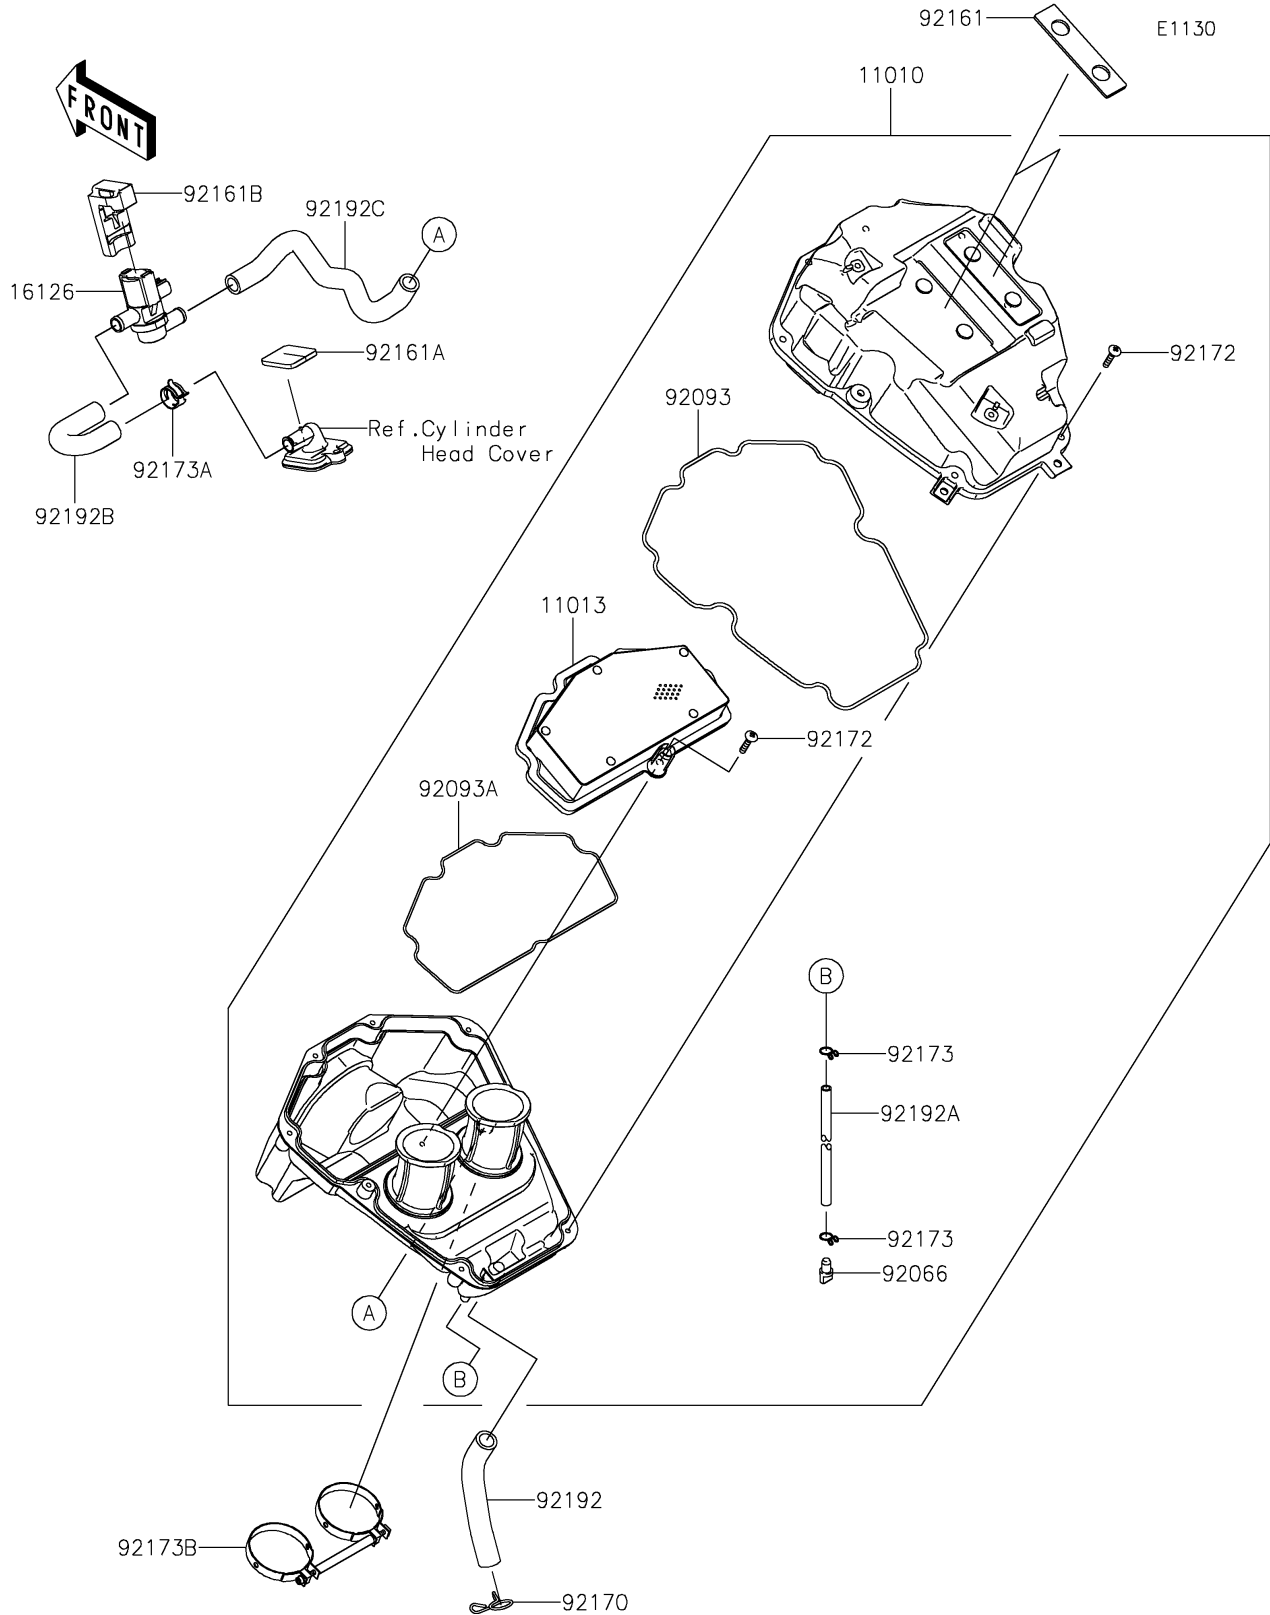

2021 Z650 PARTS DIAGRAM

Air Cleaner

2021 Z650 PARTS LIST

Air Cleaner

ITEM NAME	PART NUMBER	QUANTITY
FILTER-ASSY-AIR (Ref # 11010)	11010-0869	1
ELEMENT-AIR FILTER (Ref # 11013)	11013-0745	1
VALVE,AIR SWITCHING (Ref # 16126)	16126-0743	1
PLUG,DRAIN (Ref # 92066)	92066-0782	1
SEAL (Ref # 92093)	92093-0610	1
SEAL,ELEMENT (Ref # 92093A)	92093-0611	1
DAMPER (Ref # 92161)	92161-1428	2
DAMPER (Ref # 92161A)	92161-1899	1
DAMPER (Ref # 92161B)	92161-1933	1
CLAMP (Ref # 92170)	92170-1017	1
SCREW,5X25 (Ref # 92172)	92172-0891	9
CLAMP,10MM (Ref # 92173)	92173-1044	2
CLAMP (Ref # 92173A)	92173-1463	1
CLAMP (Ref # 92173B)	92173-1698	1
TUBE,BREATHER (Ref # 92192)	92192-0958	1
TUBE,DRAIN,L=245 (Ref # 92192A)	92192-1380	1
TUBE,ASV-HEAD (Ref # 92192B)	92192-1698	1
TUBE,A/C-ASV (Ref # 92192C)	92192-1699	1