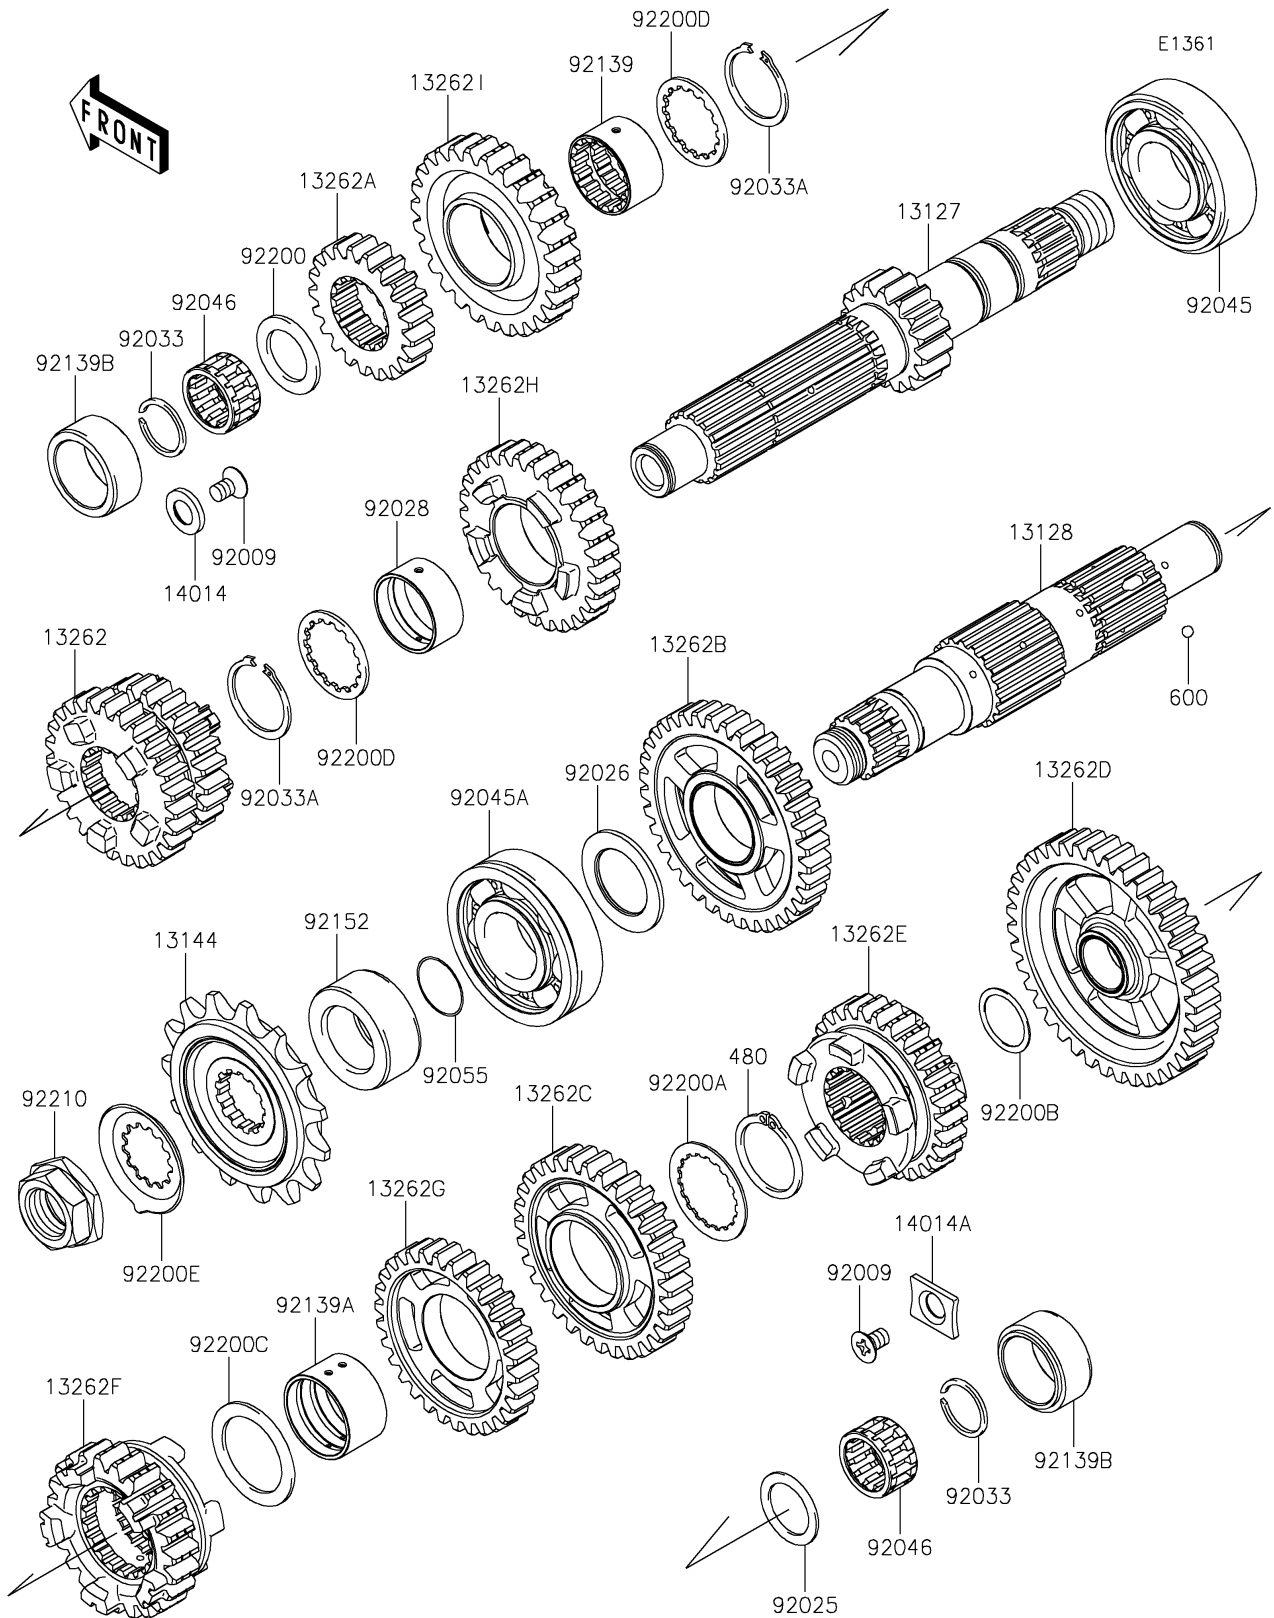

# 2021 Z650 ABS PARTS DIAGRAM

## Transmission

### Transmission

ITEM NAME	PART NUMBER	QUANTITY
SHAFT-TRANSMISSION INPUT,16T (Ref # 13127)	13127-0666	1
SHAFT-TRANSMISSION OUTPUT (Ref # 13128)	13128-0690	1
SPROCKET-OUTPUT,15T,#520 (Ref # 13144)	13144-0576	1
GEAR,INPUT 3RD&4TH,24T&27T (Ref # 13262)	13262-0819	1
GEAR,INPUT 2ND,21T (Ref # 13262A)	13262-0821	1
GEAR,OUTPUT 2ND,36T (Ref # 13262B)	13262-0826	1
GEAR,OUTPUT 3RD,32T (Ref # 13262C)	13262-0827	1
GEAR,OUTPUT LOW,39T (Ref # 13262D)	13262-0828	1
GEAR,OUTPUT 5TH,28T (Ref # 13262E)	13262-1229	1
GEAR,OUTPUT 6TH,23T (Ref # 13262F)	13262-1230	1
GEAR,OUTPUT 4TH,30T (Ref # 13262G)	13262-1269	1
GEAR,INPUT 5TH,29T (Ref # 13262H)	13262-1275	1
GEAR,INPUT 6TH,27T (Ref # 13262I)	13262-1276	1
PLATE-POSITION,9.5X17X2.3 (Ref # 14014)	14014-0019	1
PLATE-POSITION,RH (Ref # 14014A)	14014-0020	1
CIRCLIP (Ref # 480)	480J2900	1
BALL-STEEL,5/32 (Ref # 600)	600A0500	3
SCREW,6X10 (Ref # 92009)	92009-1375	2
SHIM,20.3X28X1.1 (Ref # 92025)	92025-1455	1
SPACER,25.3X39X2.0 (Ref # 92026)	92026-0715	1
BUSHING,INPUT GEAR (Ref # 92028)	92028-1449	1
RING-SNAP,20MM (Ref # 92033)	92033-015	2
RING-SNAP,25.9X30.6X1.2 (Ref # 92033A)	92033-1037	2
BEARING-BALL,25X62X17 (Ref # 92045)	92045-0042	1
BEARING-BALL,6305N2SH2 (Ref # 92045A)	92045-1224	1
BEARING-NEEDLE,KMJ20X26X13.8X1 (Ref # 92046)	92046-1185	2
RING-O,21.5X1.5 (Ref # 92055)	92055-0196	1
BUSHING,25X28.3X16.7 (Ref # 92139)	92139-0107	1
BUSHING,OUT 3RD&4TH GEAR (Ref # 92139A)	92139-0108	1

### Transmission

ITEM NAME	PART NUMBER	QUANTITY
BUSHING,26X34X16.2 (Ref # 92139B)	92139-0713	2
COLLAR,25X40X17.2 (Ref # 92152)	92152-0972	1
WASHER,20.2X30X1.8 (Ref # 92200)	92200-0221	1
WASHER,30.3X38X1.0 (Ref # 92200A)	92200-0222	1
WASHER,20.2X25.0X0.5 (Ref # 92200B)	92200-0291	1
WASHER,29.9X40X1.5 (Ref # 92200C)	92200-0721	1
WASHER,28.5X34.0X1.5 (Ref # 92200D)	92200-1240	2
WASHER (Ref # 92200E)	92200-1932	1
NUT,20MM (Ref # 92210)	92210-0850	1