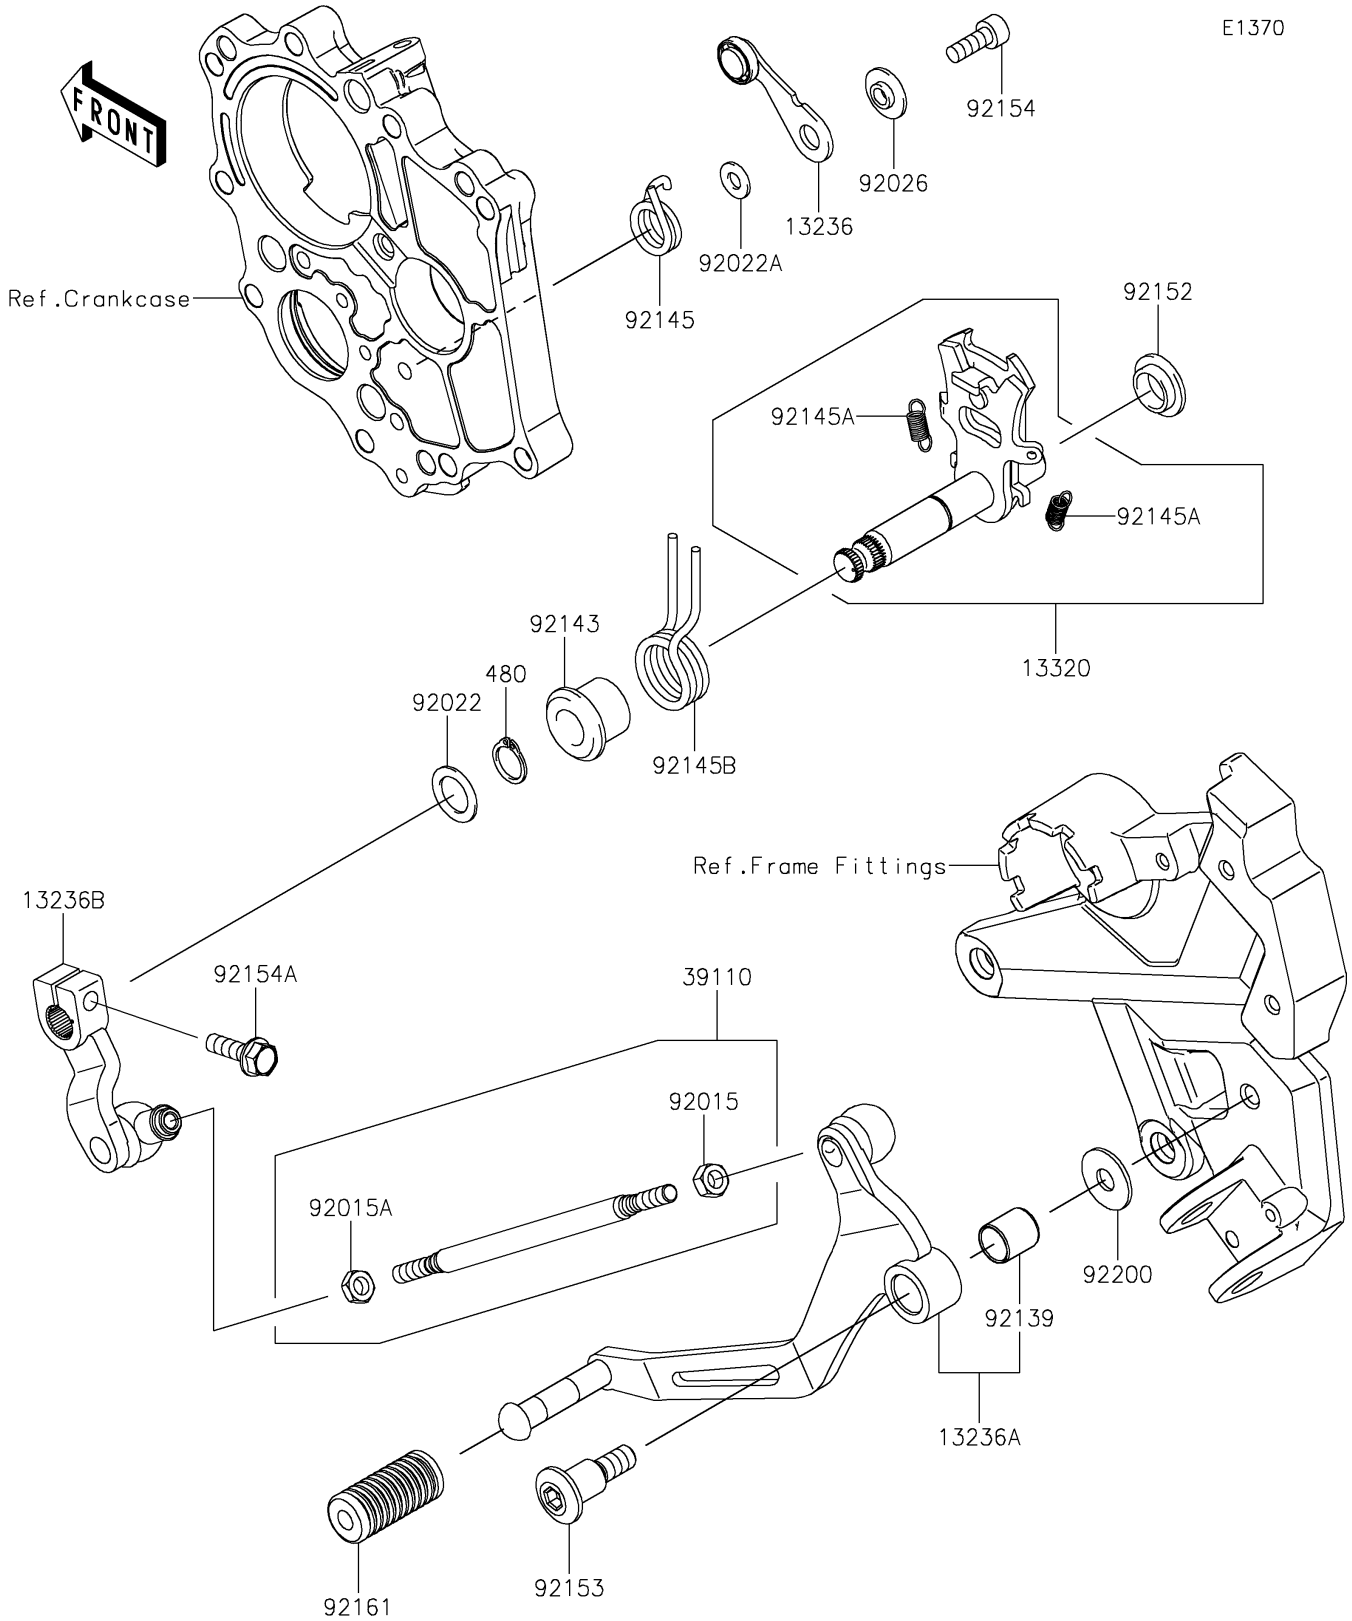

2021 Z650 ABS PARTS DIAGRAM

Gear Change Mechanism

E1370

2021 Z650 ABS PARTS LIST

Gear Change Mechanism

ITEM NAME	PART NUMBER	QUANTITY
LEVER-COMP,POSITION (Ref # 13236)	13236-0170	1
LEVER-COMP,CHANGE PEDAL (Ref # 13236A)	13236-0778	1
LEVER-COMP,ENGINE SIDE (Ref # 13236B)	13236-0779	1
LEVER-ASSY,CHANGE SHAFT (Ref # 13320)	13320-0032	1
ROD-ASSY-TIE (Ref # 39110)	39110-1124	1
CIRCLIP-TYPE-C,13MM (Ref # 480)	480J1300	1
NUT,6MM (Ref # 92015)	92015-1443	1
NUT,LEFT HANDED,6MM (Ref # 92015A)	92015-1444	1
WASHER,13.3X20X1 (Ref # 92022)	92022-1496	1
WASHER,6X12.8X1.2 (Ref # 92022A)	92022-1827	1
SPACER (Ref # 92026)	92026-1217	1
BUSHING (Ref # 92139)	92139-0023	1
COLLAR,RETURN SPRING (Ref # 92143)	92143-1498	1
SPRING,POSITION (Ref # 92145)	92145-0304	1
SPRING,5.5X0.7X18 (Ref # 92145A)	92145-0703	2
SPRING,CHANGE SHAFT RETURN (Ref # 92145B)	92145-1774	1
COLLAR (Ref # 92152)	92152-1075	1
BOLT,SOCKET,8X16.7 (Ref # 92153)	92153-0446	1
BOLT,SOCKET,6X16 (Ref # 92154)	92154-0235	1
BOLT,FLANGED,6X20 (Ref # 92154A)	92154-2595	1
DAMPER,CHANGE PEDAL (Ref # 92161)	92161-2389	1
WASHER,8.0X22.0X1.5 (Ref # 92200)	92200-0174	1