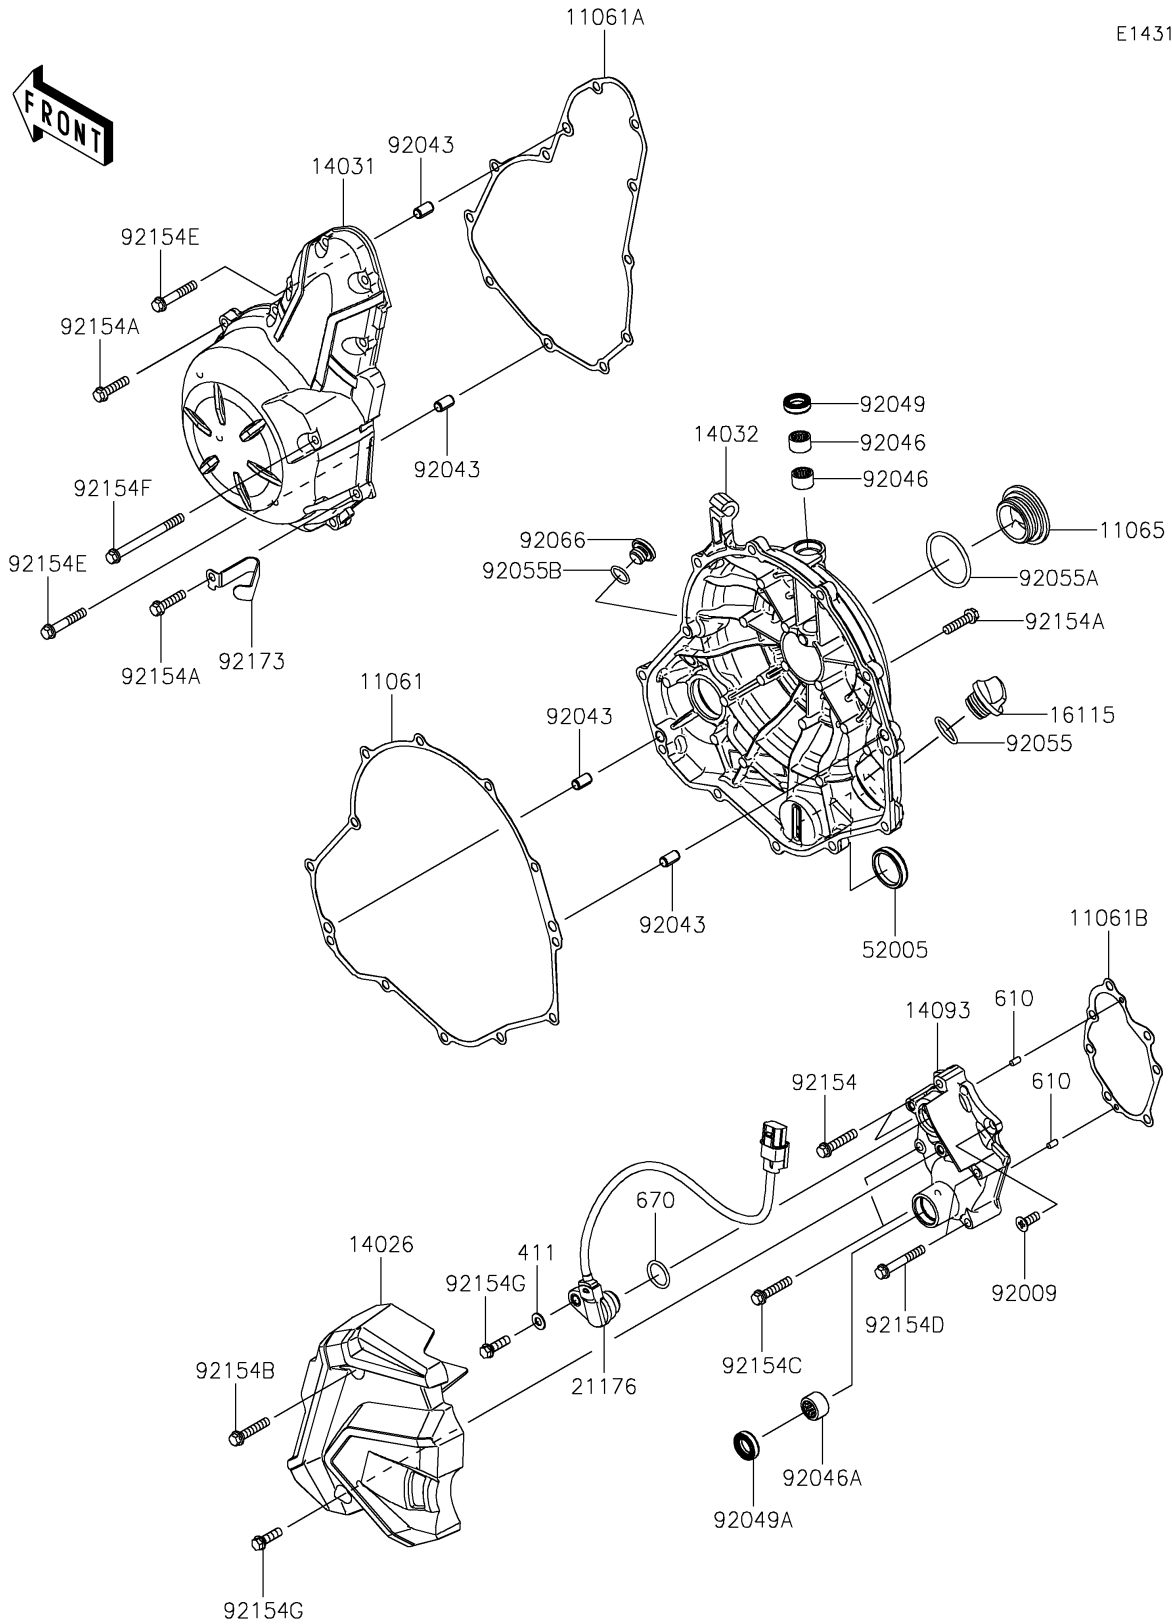

# 2021 Z650 ABS PARTS DIAGRAM

Engine Cover(s)

E1431

## 2021 Z650 ABS PARTS LIST

### Engine Cover(s)

ITEM NAME	PART NUMBER	QUANTITY
GASKET,CLUTCH COVER (Ref # 11061)	11061-0164	1
GASKET,GENERATOR COVER (Ref # 11061A)	11061-0165	1
GASKET,TRANSMISSION COVER (Ref # 11061B)	11061-0166	1
CAP (Ref # 11065)	11065-1325	1
COVER-CHAIN (Ref # 14026)	14026-0128	1
COVER-GENERATOR (Ref # 14031)	14031-0609	1
COVER-CLUTCH (Ref # 14032)	14032-0629	1
COVER,TRANSMISSION (Ref # 14093)	14093-0463	1
CAP-OIL FILLER (Ref # 16115)	16115-1053	1
SENSOR,GEAR POSITION (Ref # 21176)	21176-0820	1
WASHER-PLAIN,6MM (Ref # 411)	411AA0600	1
GAUGE,OIL LEVEL (Ref # 52005)	52005-0071	1
ROLLER,4X8 (Ref # 610)	610A0408	2
O RING,18MM (Ref # 670)	670D2018	1
SCREW,6X16 (Ref # 92009)	92009-1360	1
PIN,6.2X8X14 (Ref # 92043)	92043-1263	4
BEARING-NEEDLE,HK1210FM (Ref # 92046)	92046-0034	2
BEARING-NEEDLE,HK1312 (Ref # 92046A)	92046-1148	1
SEAL-OIL,CLUTCH RELEASE (Ref # 92049)	92049-1475	1
SEAL-OIL,TC13225.5 (Ref # 92049A)	92049-1519	1
RING-O,19.8MM (Ref # 92055)	92055-0844	1
RING-O,39.4MM (Ref # 92055A)	92055-0849	1
RING-O,13.0X1.9 (Ref # 92055B)	92055-1011	1
PLUG,12X9.1 (Ref # 92066)	92066-0937	1
BOLT,FLANGED,6X30 (Ref # 92154)	92154-0727	2
BOLT,FLANGED,6X25 (Ref # 92154A)	92154-0819	21
BOLT,FLANGED,6X30 (Ref # 92154B)	92154-1772	1
BOLT,FLANGED,6X30 (Ref # 92154C)	92154-1773	2
BOLT,FLANGED,6X40 (Ref # 92154D)	92154-1774	2

### Engine Cover(s)

ITEM NAME	PART NUMBER	QUANTITY
BOLT,FLANGED,6X35 (Ref # 92154E)	92154-1779	2
BOLT,FLANGED,6X70 (Ref # 92154F)	92154-1780	1
BOLT,FLANGED,6X20 (Ref # 92154G)	92154-2130	2
CLAMP (Ref # 92173)	92173-1689	1