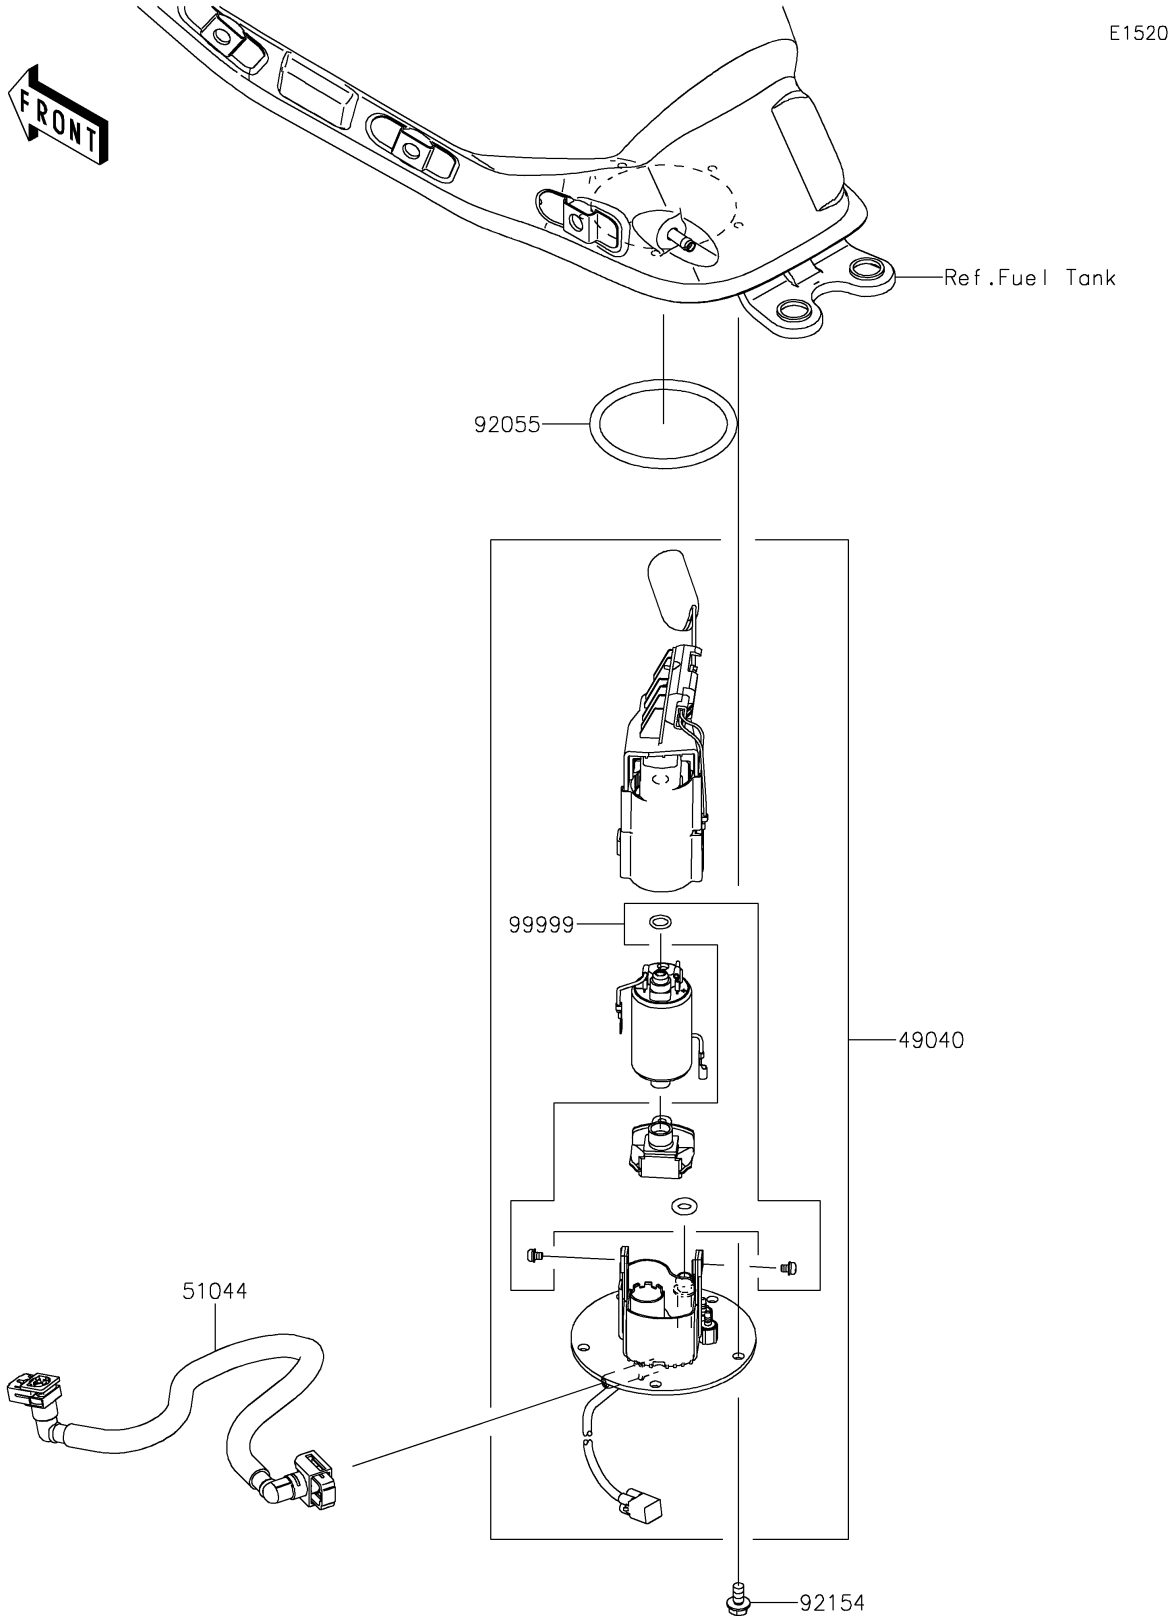

2021 Z650 ABS PARTS DIAGRAM

Fuel Pump

2021 Z650 ABS PARTS LIST

Fuel Pump

ITEM NAME	PART NUMBER	QUANTITY
PUMP-FUEL (Ref # 49040)	49040-0754	1
TUBE-ASSY,FUEL (Ref # 51044)	51044-0847	1
RING-O,74.6X5.7 (Ref # 92055)	92055-0728	1
BOLT,FLANGED,6X12 (Ref # 92154)	92154-2335	5
KIT,FUEL FILTER (Ref # 99999)	99999-0525	1