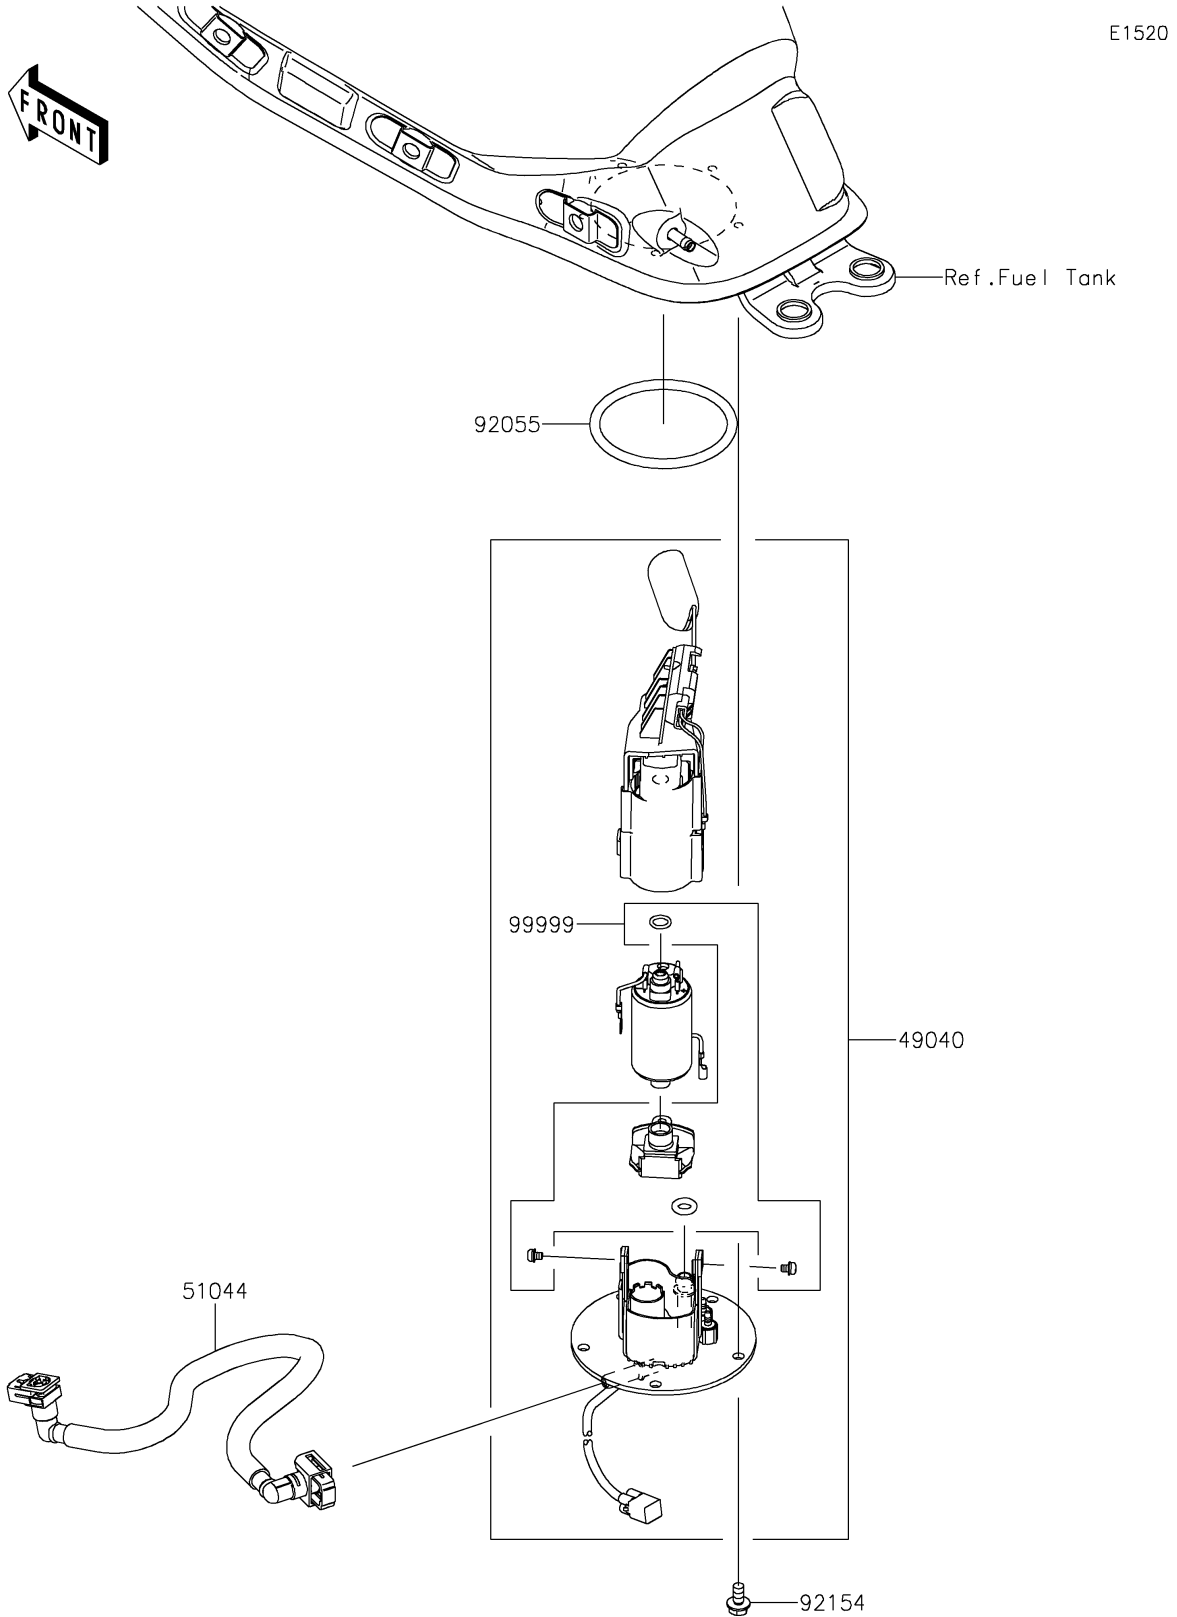

# 2021 Z650 PARTS DIAGRAM

## Fuel Pump

## 2021 Z650 PARTS LIST

### Fuel Pump

ITEM NAME	PART NUMBER	QUANTITY
PUMP-FUEL (Ref # 49040)	49040-0754	1
TUBE-ASSY,FUEL (Ref # 51044)	51044-0847	1
RING-O,74.6X5.7 (Ref # 92055)	92055-0728	1
BOLT,FLANGED,6X12 (Ref # 92154)	92154-2335	5
KIT,FUEL FILTER (Ref # 99999)	99999-0525	1