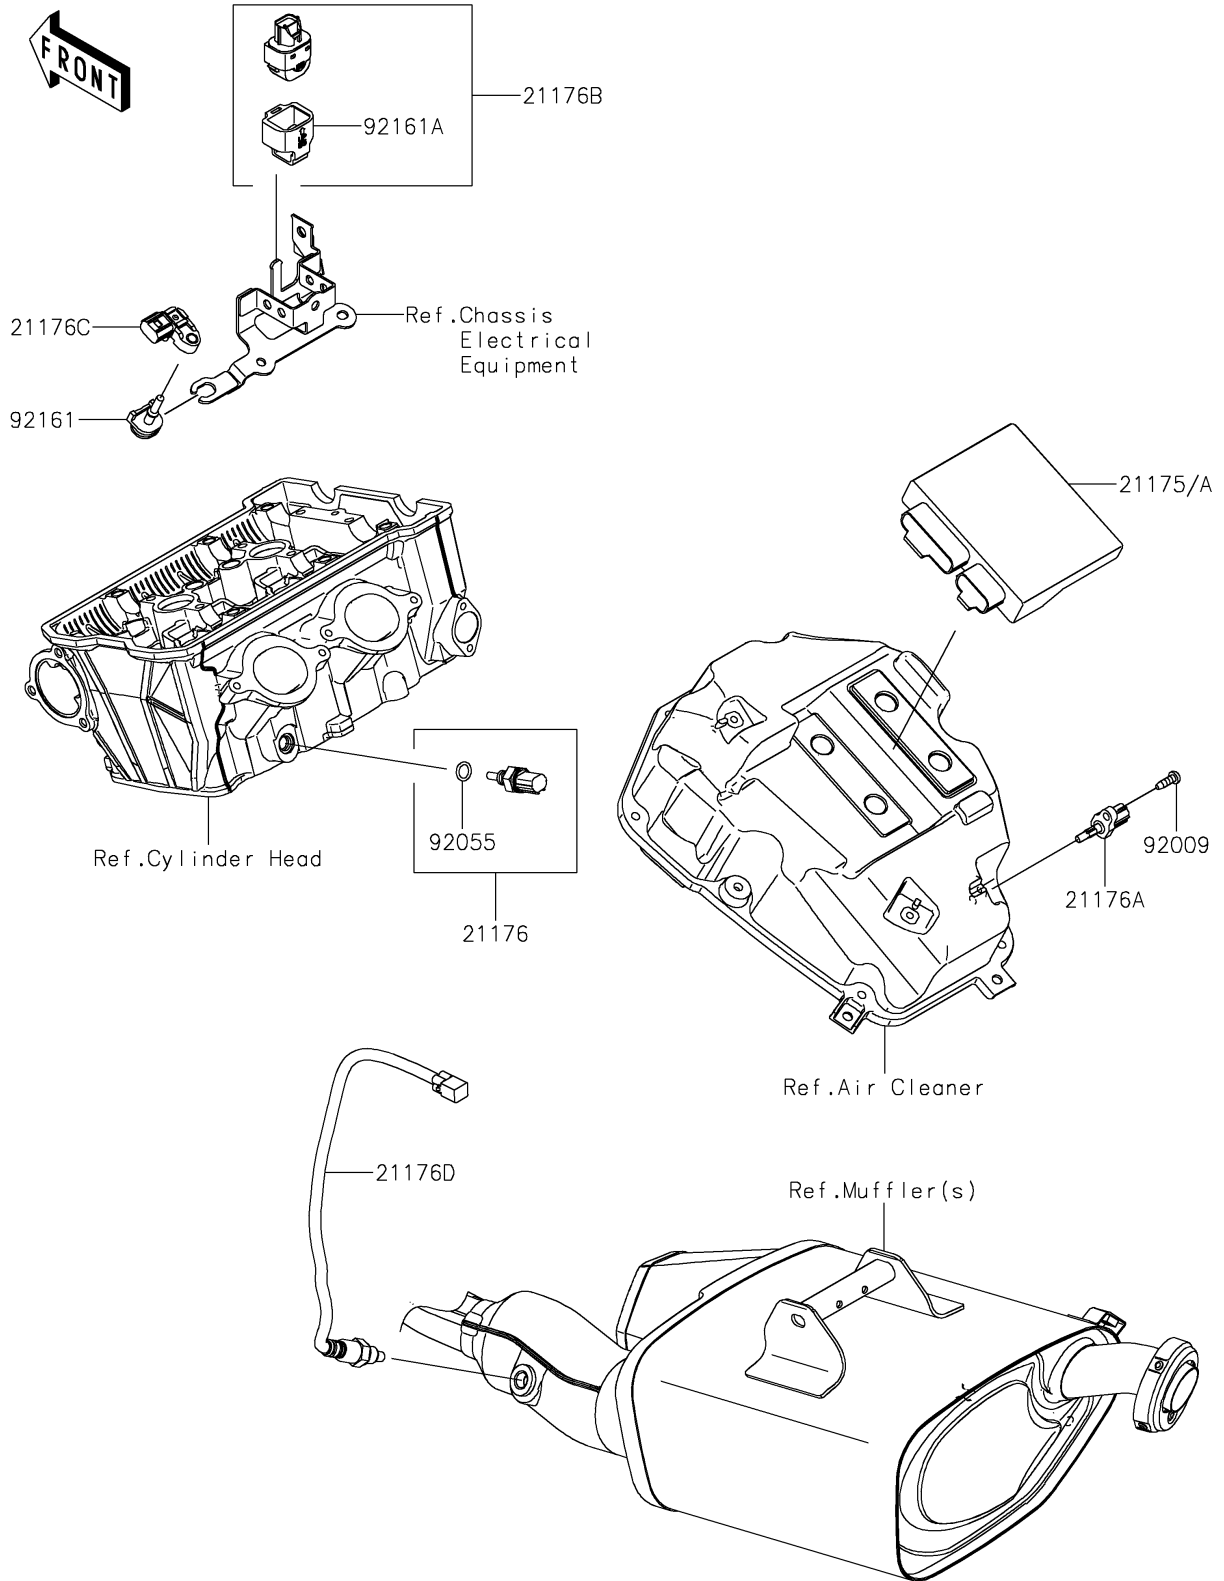

2021 Z650 ABS PARTS DIAGRAM

Fuel Injection

E1530

2021 Z650 ABS PARTS LIST

Fuel Injection

ITEM NAME	PART NUMBER	QUANTITY
SENSOR,WATER TEMP (Ref # 21176)	21176-0009	1
SENSOR,AIR TEMPERATURE (Ref # 21176A)	21176-0048	1
SENSOR,VEHICLE-DOWN (Ref # 21176B)	21176-0704	1
SENSOR,PRESSURE (Ref # 21176C)	21176-0906	1
SENSOR,OXYGEN (Ref # 21176D)	21176-0968	1
SCREW,TAPPING,5X16 (Ref # 92009)	92009-1984	1
RING-O,9.5X1.9 (Ref # 92055)	92055-0016	1
DAMPER (Ref # 92161)	92161-0673	1
DAMPER (Ref # 92161A)	92161-0951	1