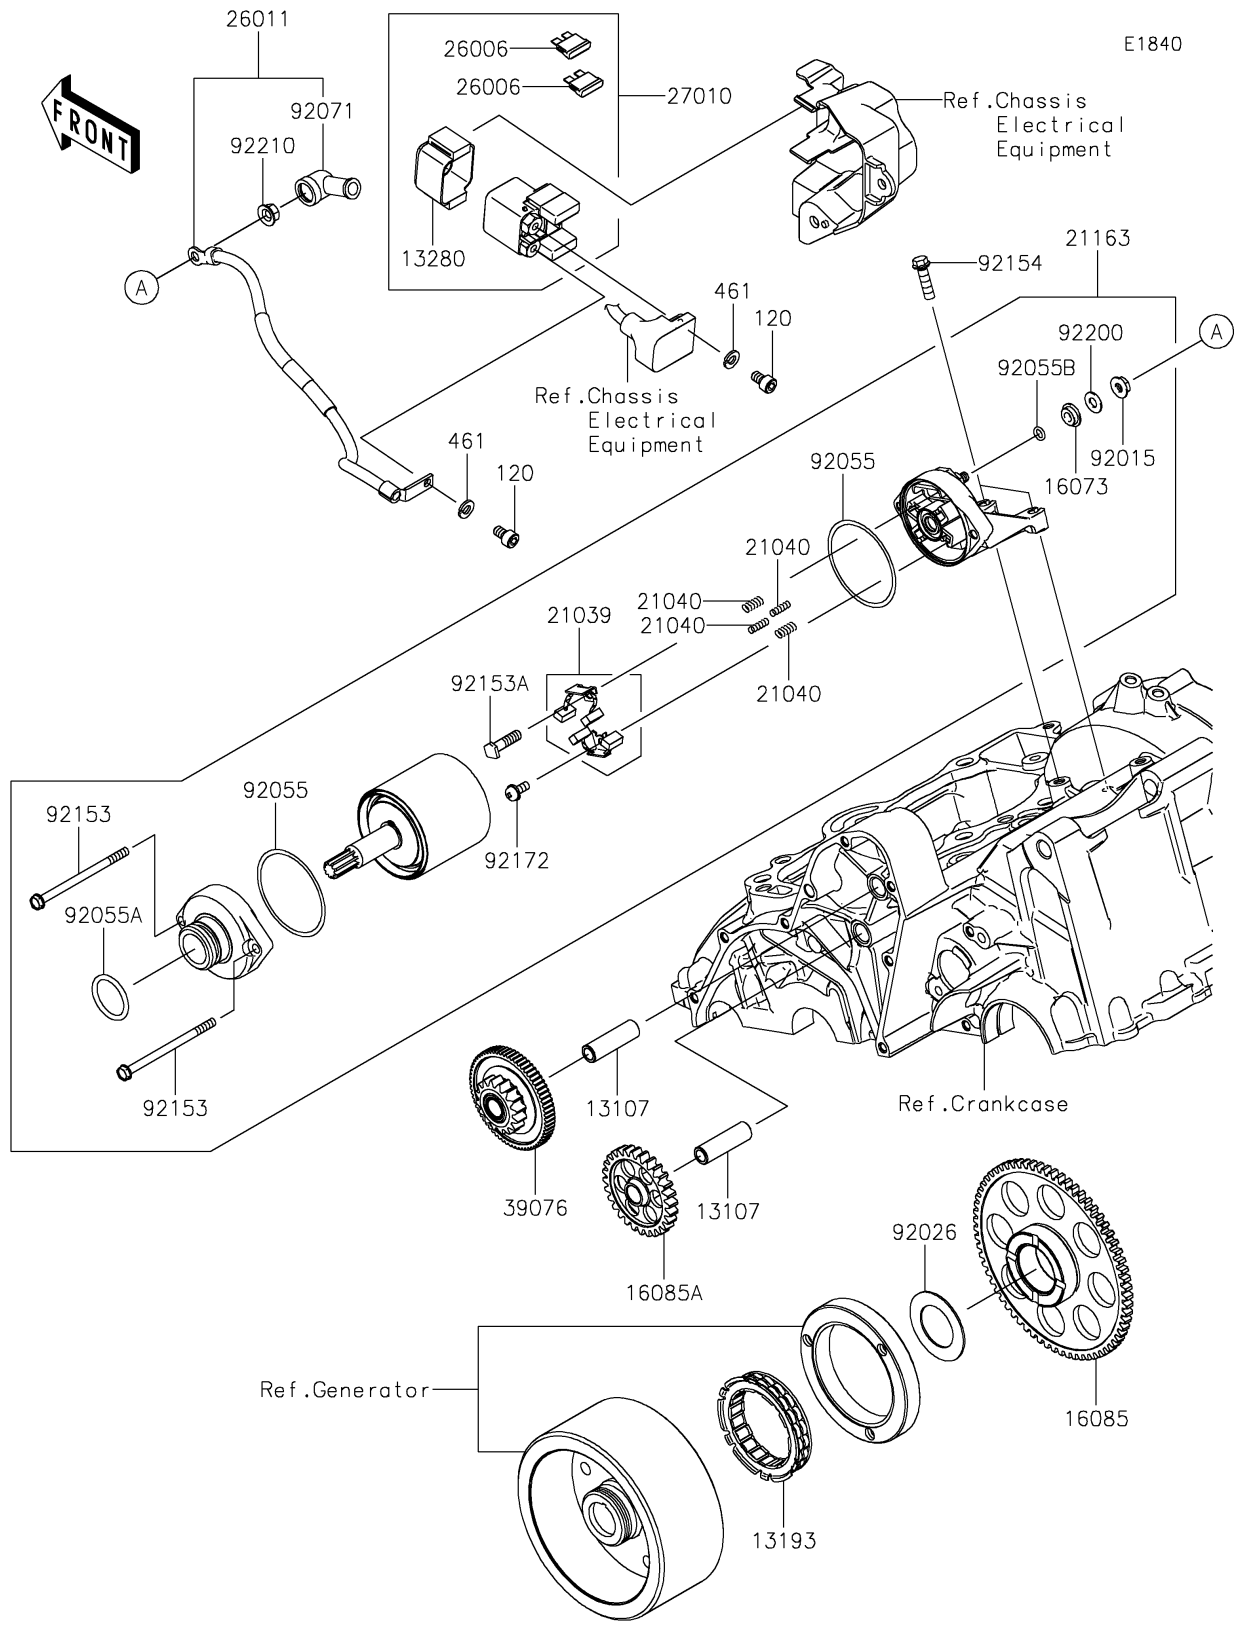

# 2021 Z650 ABS PARTS DIAGRAM

## Starter Motor

## 2021 Z650 ABS PARTS LIST

### Starter Motor

ITEM NAME	PART NUMBER	QUANTITY
BOLT-SOCKET,6X10 (Ref # 120)	120CB0610	2
SHAFT,IDLE GEAR (Ref # 13107)	13107-1106	2
CLUTCH-ASSY-ONEWAY (Ref # 13193)	13193-0006	1
HOLDER (Ref # 13280)	13280-0710	1
INSULATOR (Ref # 16073)	16073-0053	1
GEAR,67T (Ref # 16085)	16085-0076	1
GEAR,IDLE,28T (Ref # 16085A)	16085-0664	1
BRUSH,CARBON (Ref # 21039)	21039-0004	1
SPRING-BRUSH (Ref # 21040)	21040-0003	4
STARTER-ELECTRIC (Ref # 21163)	21163-0746	1
FUSE,BLADE,30A,GREEN (Ref # 26006)	26006-1006	2
WIRE-LEAD (Ref # 26011)	26011-0939	1
SWITCH,MAGNETIC (Ref # 27010)	27010-0709	1
LIMITER,16T&66T (Ref # 39076)	39076-0034	1
WASHER-SPRING,6MM (Ref # 461)	461DB0600	2
NUT,STARTER MOTOR (Ref # 92015)	92015-1476	1
SPACER,29.1X47.5X1.2 (Ref # 92026)	92026-087	1
RING-O (Ref # 92055)	92055-0136	2
RING-O (Ref # 92055A)	92055-1276	1
RING-O,4.5X2.0 (Ref # 92055B)	92055-1370	1
GROMMET (Ref # 92071)	92071-0024	1
BOLT (Ref # 92153)	92153-1850	2
BOLT (Ref # 92153A)	92153-1866	1
BOLT,FLANGED,6X22 (Ref # 92154)	92154-0504	2
SCREW (Ref # 92172)	92172-0334	1
WASHER (Ref # 92200)	92200-0386	1
NUT,6MM (Ref # 92210)	92210-0188	1