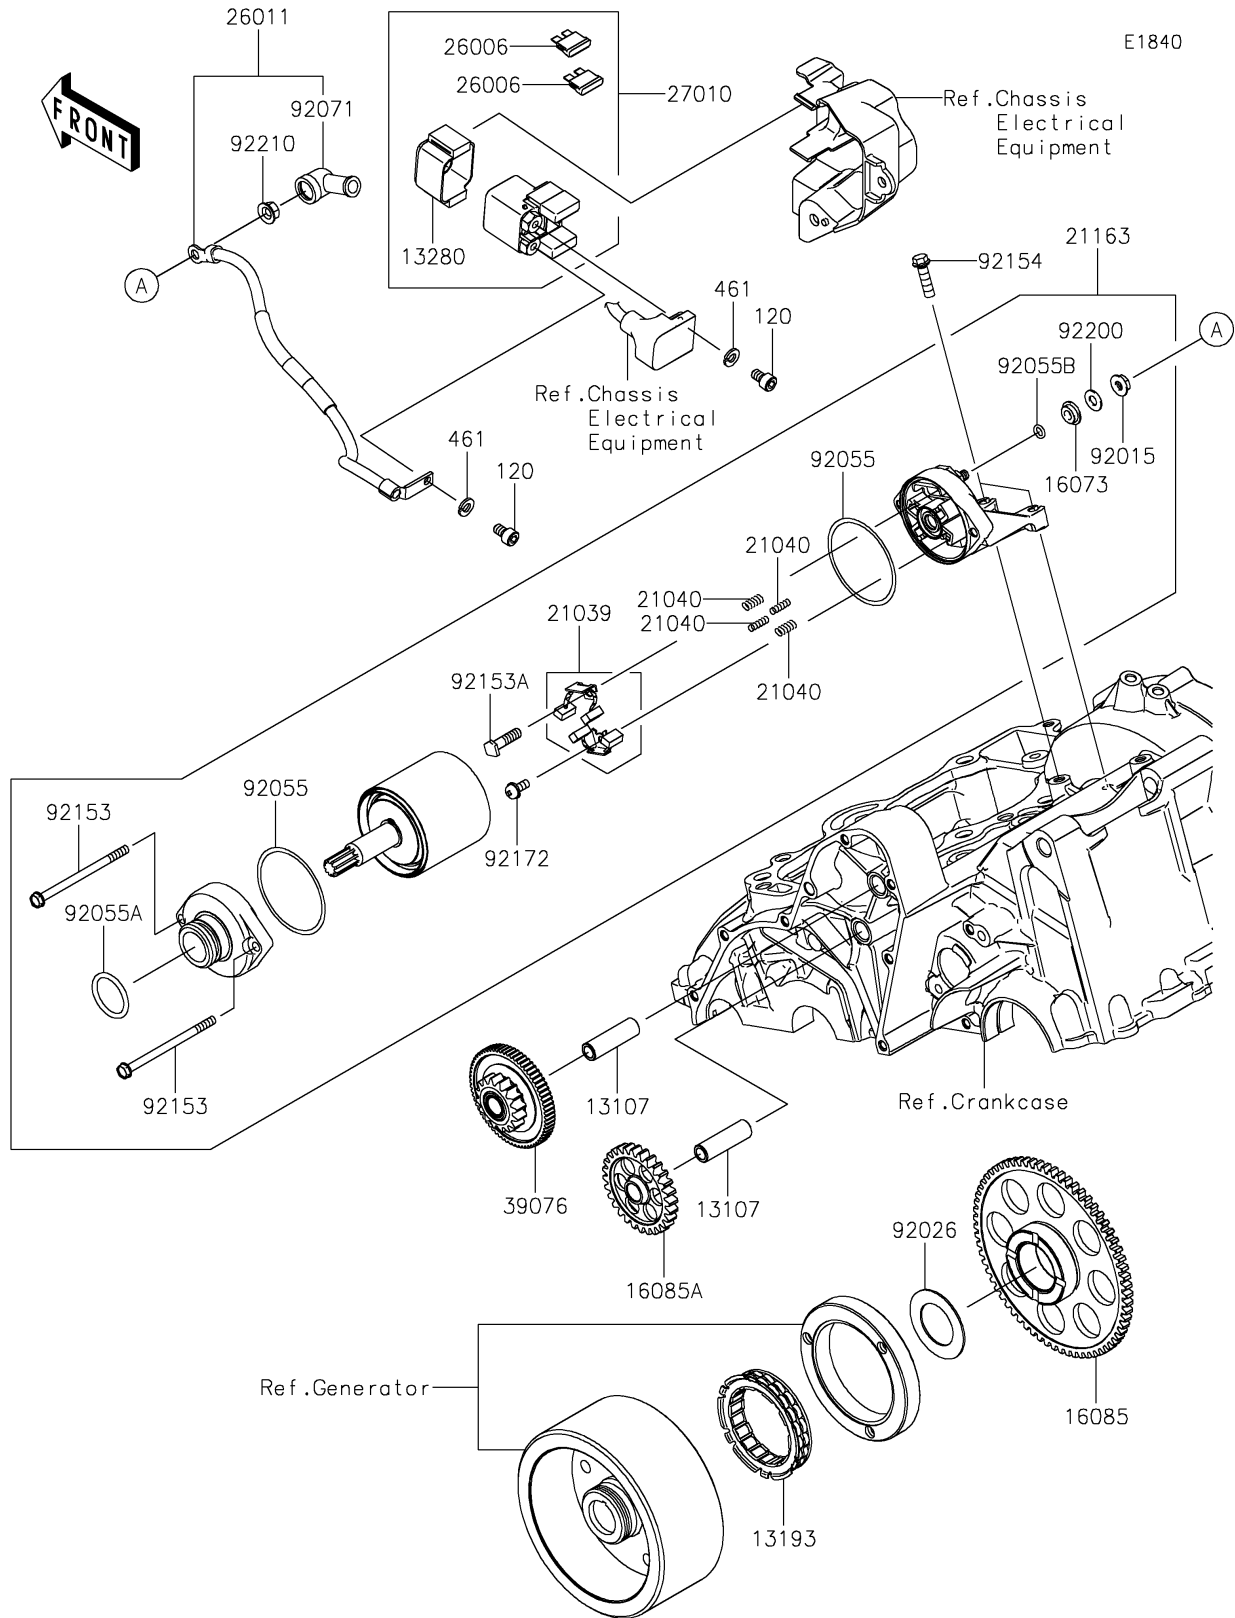

# 2021 Z650 ABS PARTS DIAGRAM

## Starter Motor

## 2021 Z650 ABS PARTS LIST

### Starter Motor

ITEM NAME	PART NUMBER	QUANTITY
BOLT-SOCKET,6X10 (Ref # 120)	120CB0610	2
SHAFT,IDLE GEAR (Ref # 13107)	13107-1106	2
CLUTCH-ASSY-ONEWAY (Ref # 13193)	13193-0006	1
HOLDER (Ref # 13280)	13280-0710	1
INSULATOR (Ref # 16073)	16073-0053	1
GEAR,67T (Ref # 16085)	16085-0076	1
GEAR,IDLE,28T (Ref # 16085A)	16085-0664	1
BRUSH,CARBON (Ref # 21039)	21039-0004	1
SPRING-BRUSH (Ref # 21040)	21040-0003	4
STARTER-ELECTRIC (Ref # 21163)	21163-0746	1
FUSE,BLADE,30A,GREEN (Ref # 26006)	26006-1006	2
WIRE-LEAD (Ref # 26011)	26011-0939	1
SWITCH,MAGNETIC (Ref # 27010)	27010-0709	1
LIMITER,16T&66T (Ref # 39076)	39076-0034	1
WASHER-SPRING,6MM (Ref # 461)	461DB0600	2
NUT,STARTER MOTOR (Ref # 92015)	92015-1476	1
SPACER,29.1X47.5X1.2 (Ref # 92026)	92026-087	1
RING-O (Ref # 92055)	92055-0136	2
RING-O (Ref # 92055A)	92055-1276	1
RING-O,4.5X2.0 (Ref # 92055B)	92055-1370	1
GROMMET (Ref # 92071)	92071-0024	1
BOLT (Ref # 92153)	92153-1850	2
BOLT (Ref # 92153A)	92153-1866	1
BOLT,FLANGED,6X22 (Ref # 92154)	92154-0504	2
SCREW (Ref # 92172)	92172-0334	1
WASHER (Ref # 92200)	92200-0386	1
NUT,6MM (Ref # 92210)	92210-0188	1