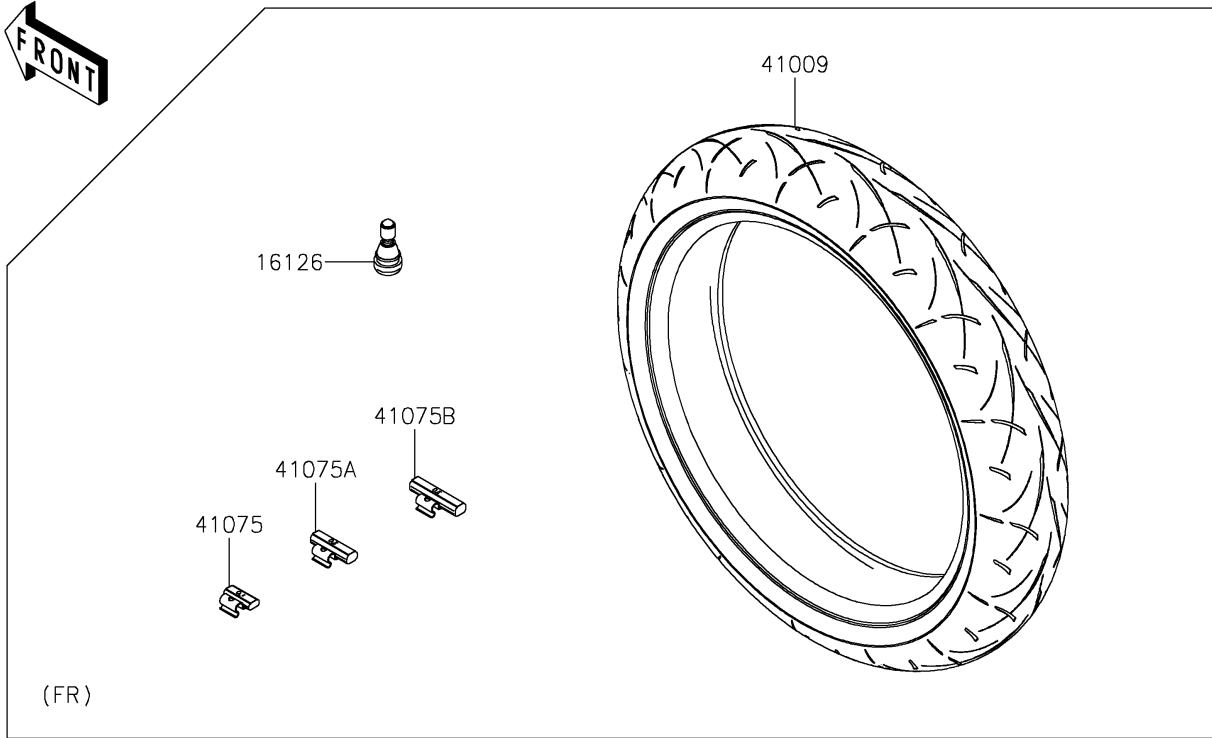

2021 Z650 PARTS DIAGRAM

Tires

F2210

2021 Z650 PARTS LIST

Tires

ITEM NAME	PART NUMBER	QUANTITY
VALVE,TIRE (Ref # 16126)	16126-1140	2
TIRE,FR,120/70ZR17(58W) (Ref # 41009)	41009-0832	1
TIRE,RR,160/60ZR17(69W) (Ref # 41009A)	41009-0833	1
BALANCER-WHEEL,10G,SILVER (Ref # 41075)	41075-0007	AR
BALANCER-WHEEL,20G,SILVER (Ref # 41075A)	41075-0008	AR
BALANCER-WHEEL,30G,SILVER (Ref # 41075B)	41075-0009	AR