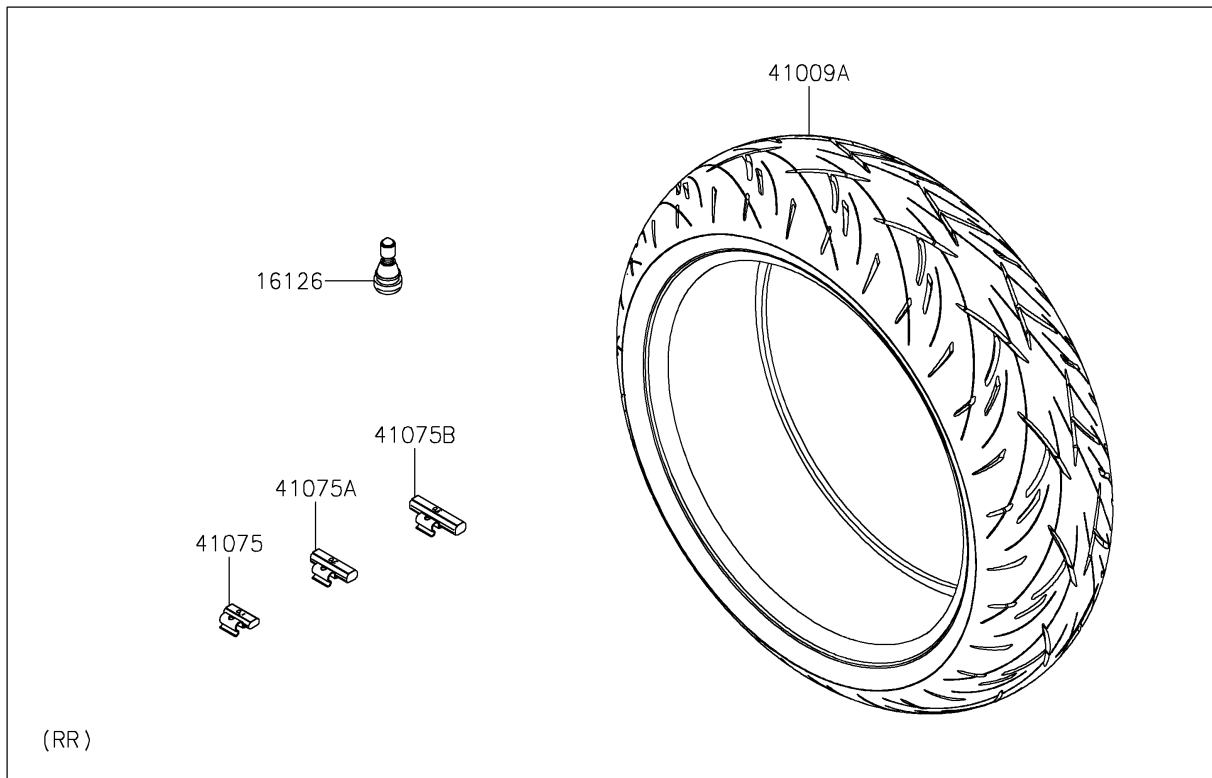

2021 Z650 PARTS DIAGRAM

Tires

F2210

2021 Z650 PARTS LIST

Tires

ITEM NAME	PART NUMBER	QUANTITY
VALVE,TIRE (Ref # 16126)	16126-1140	2
TIRE,FR,120/70ZR17(58W) (Ref # 41009)	41009-0832	1
TIRE,RR,160/60ZR17(69W) (Ref # 41009A)	41009-0833	1
BALANCER-WHEEL,10G,SILVER (Ref # 41075)	41075-0007	AR
BALANCER-WHEEL,20G,SILVER (Ref # 41075A)	41075-0008	AR
BALANCER-WHEEL,30G,SILVER (Ref # 41075B)	41075-0009	AR