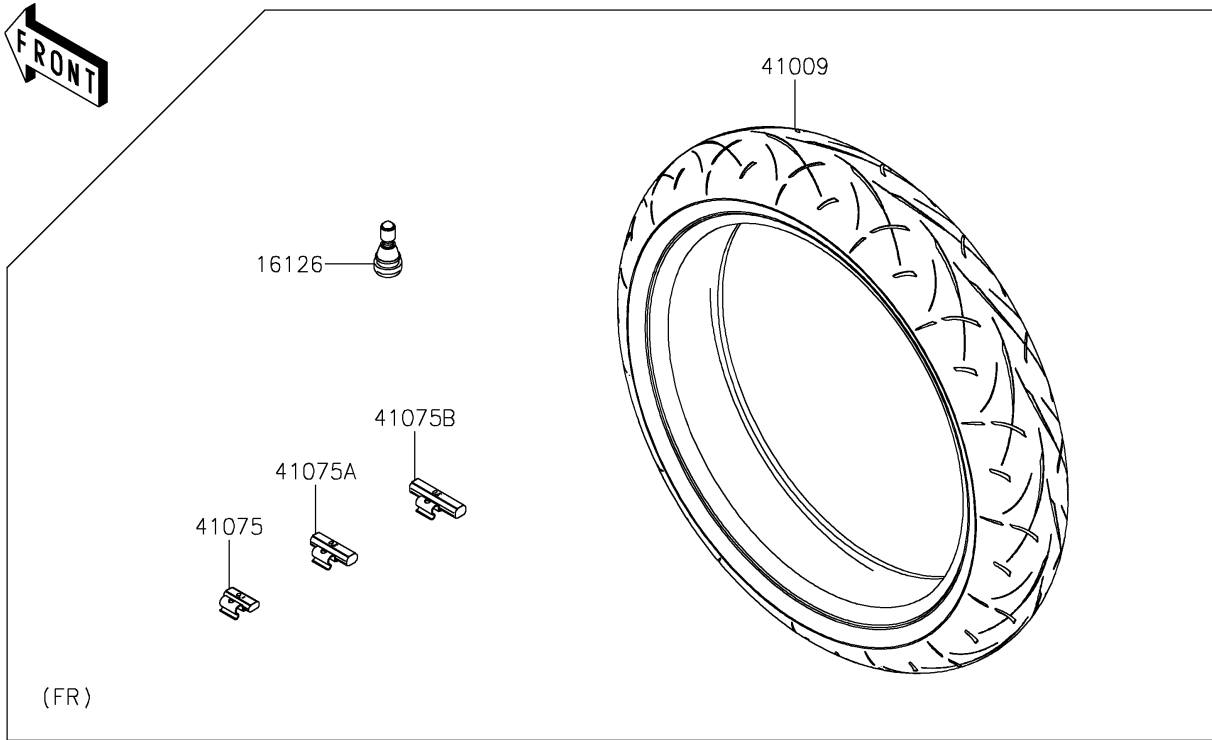

# 2021 Z650 ABS PARTS DIAGRAM

Tires

F2210

## 2021 Z650 ABS PARTS LIST

### Tires

ITEM NAME	PART NUMBER	QUANTITY
VALVE,TIRE (Ref # 16126)	16126-1140	2
TIRE,FR,120/70ZR17(58W) (Ref # 41009)	41009-0832	1
TIRE,RR,160/60ZR17(69W) (Ref # 41009A)	41009-0833	1
BALANCER-WHEEL,10G,SILVER (Ref # 41075)	41075-0007	AR
BALANCER-WHEEL,20G,SILVER (Ref # 41075A)	41075-0008	AR
BALANCER-WHEEL,30G,SILVER (Ref # 41075B)	41075-0009	AR