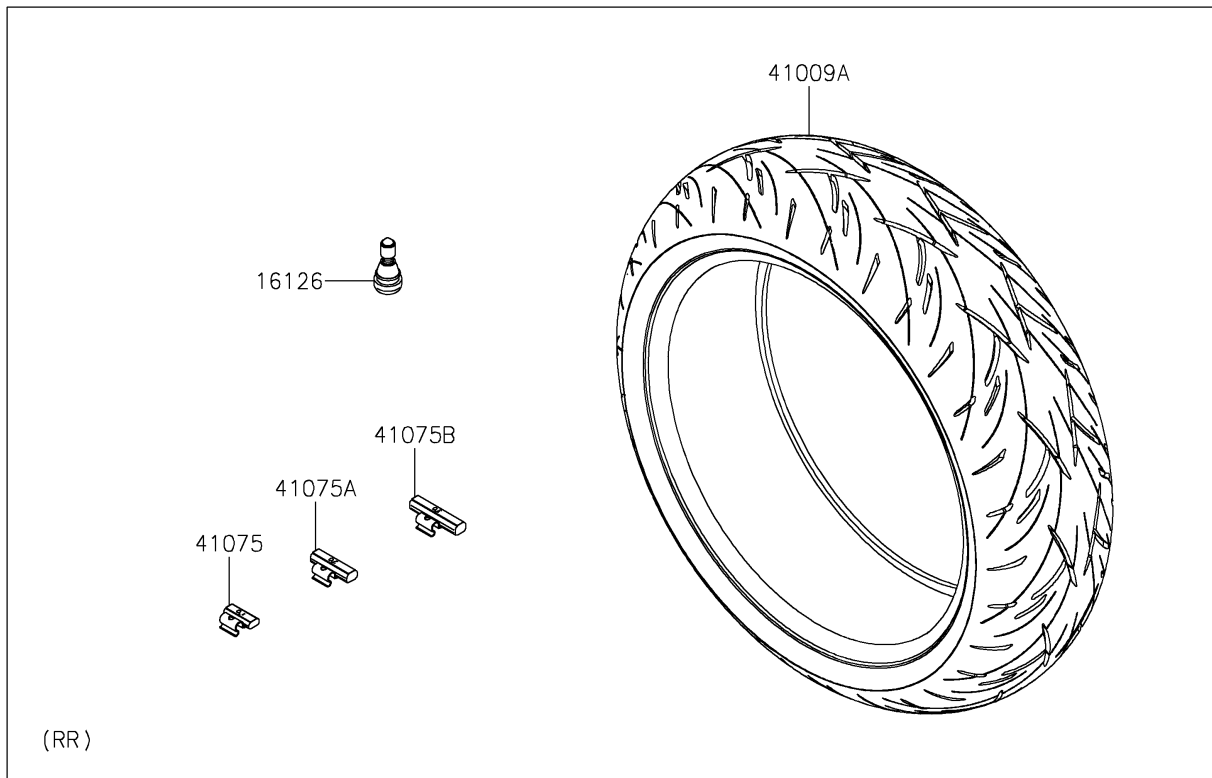

# 2021 Z650 ABS PARTS DIAGRAM

Tires

F2210

## 2021 Z650 ABS PARTS LIST

### Tires

ITEM NAME	PART NUMBER	QUANTITY
VALVE,TIRE (Ref # 16126)	16126-1140	2
TIRE,FR,120/70ZR17(58W) (Ref # 41009)	41009-0832	1
TIRE,RR,160/60ZR17(69W) (Ref # 41009A)	41009-0833	1
BALANCER-WHEEL,10G,SILVER (Ref # 41075)	41075-0007	AR
BALANCER-WHEEL,20G,SILVER (Ref # 41075A)	41075-0008	AR
BALANCER-WHEEL,30G,SILVER (Ref # 41075B)	41075-0009	AR