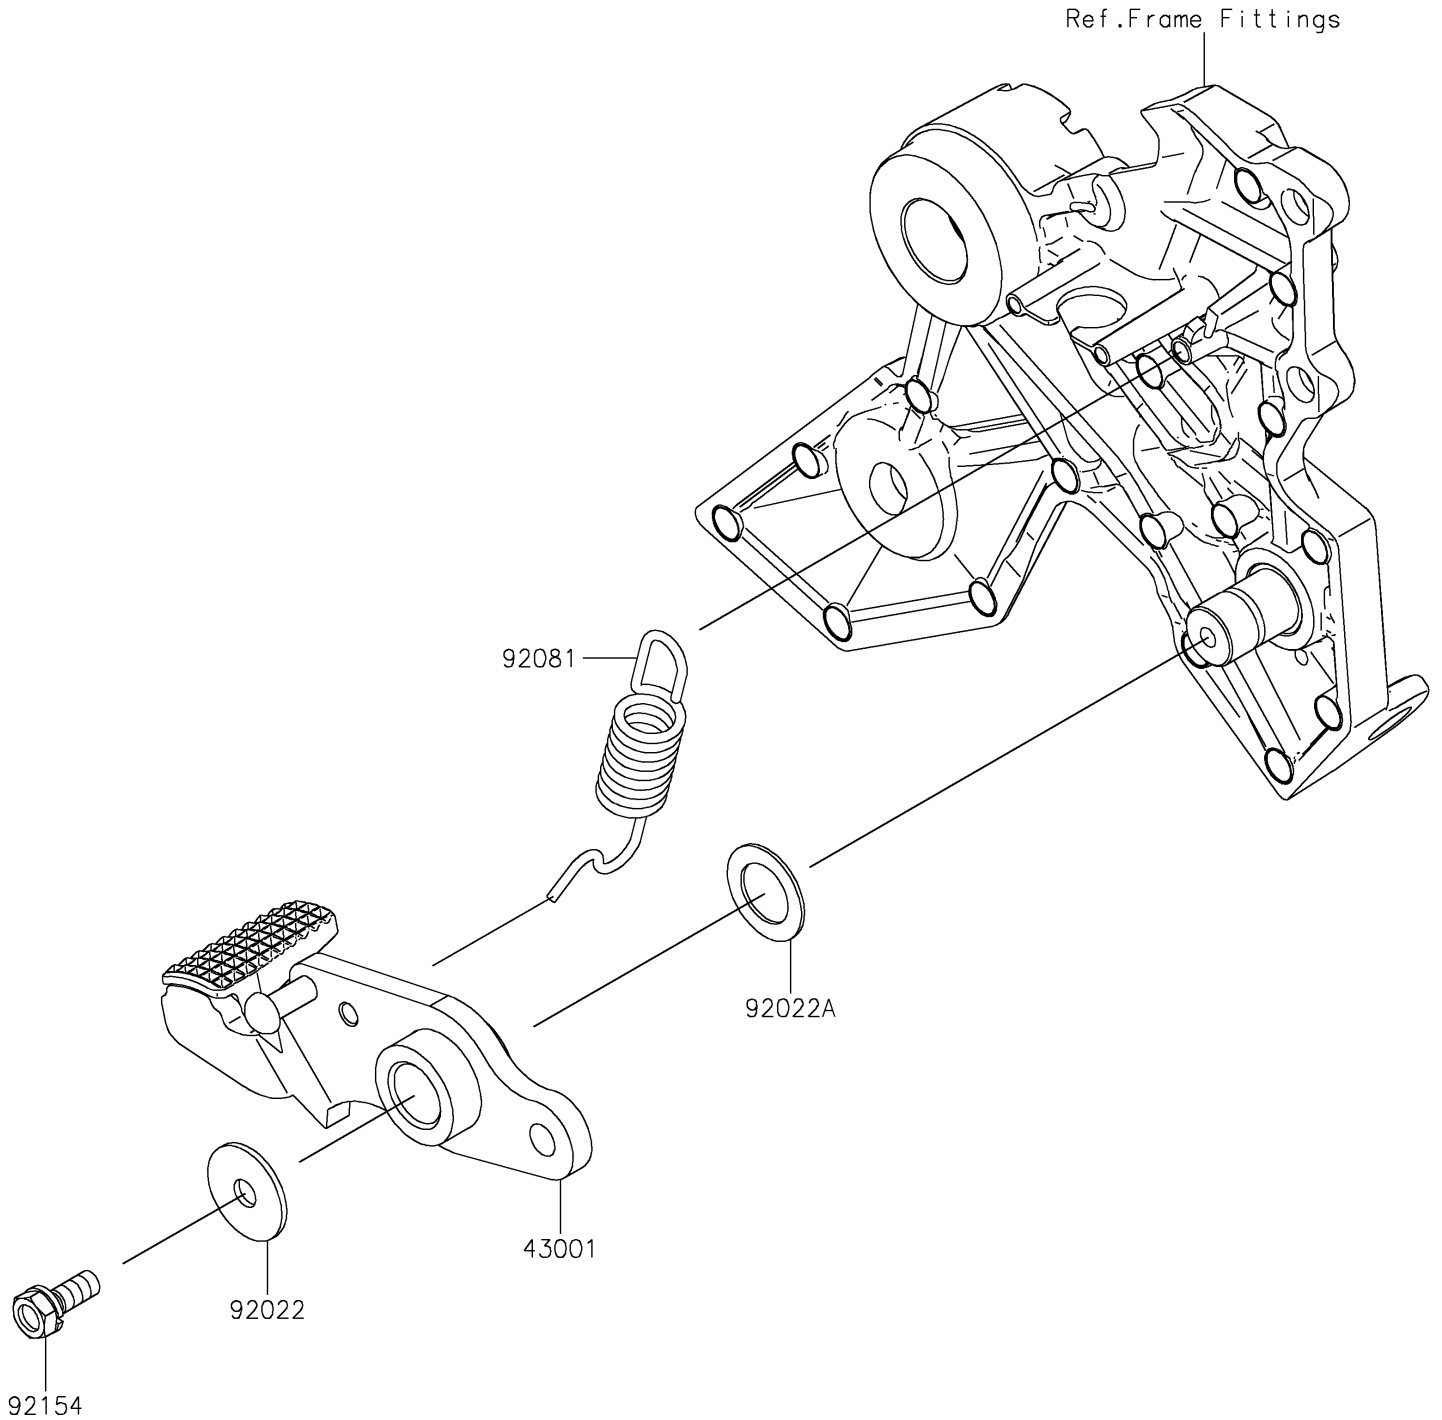

2021 Z650 ABS PARTS DIAGRAM

Brake Pedal/Torque Link

F2260

2021 Z650 ABS PARTS LIST

Brake Pedal/Torque Link

ITEM NAME	PART NUMBER	QUANTITY
LEVER-BRAKE,PEDAL (Ref # 43001)	43001-0748	1
WASHER,7X24X1.6 (Ref # 92022)	92022-228	1
WASHER,15.3X24X1 (Ref # 92022A)	92022-326	1
SPRING,BRAKE PEDAL (Ref # 92081)	92081-1833	1
BOLT,UPSET-WS,6X16 (Ref # 92154)	92154-0935	1