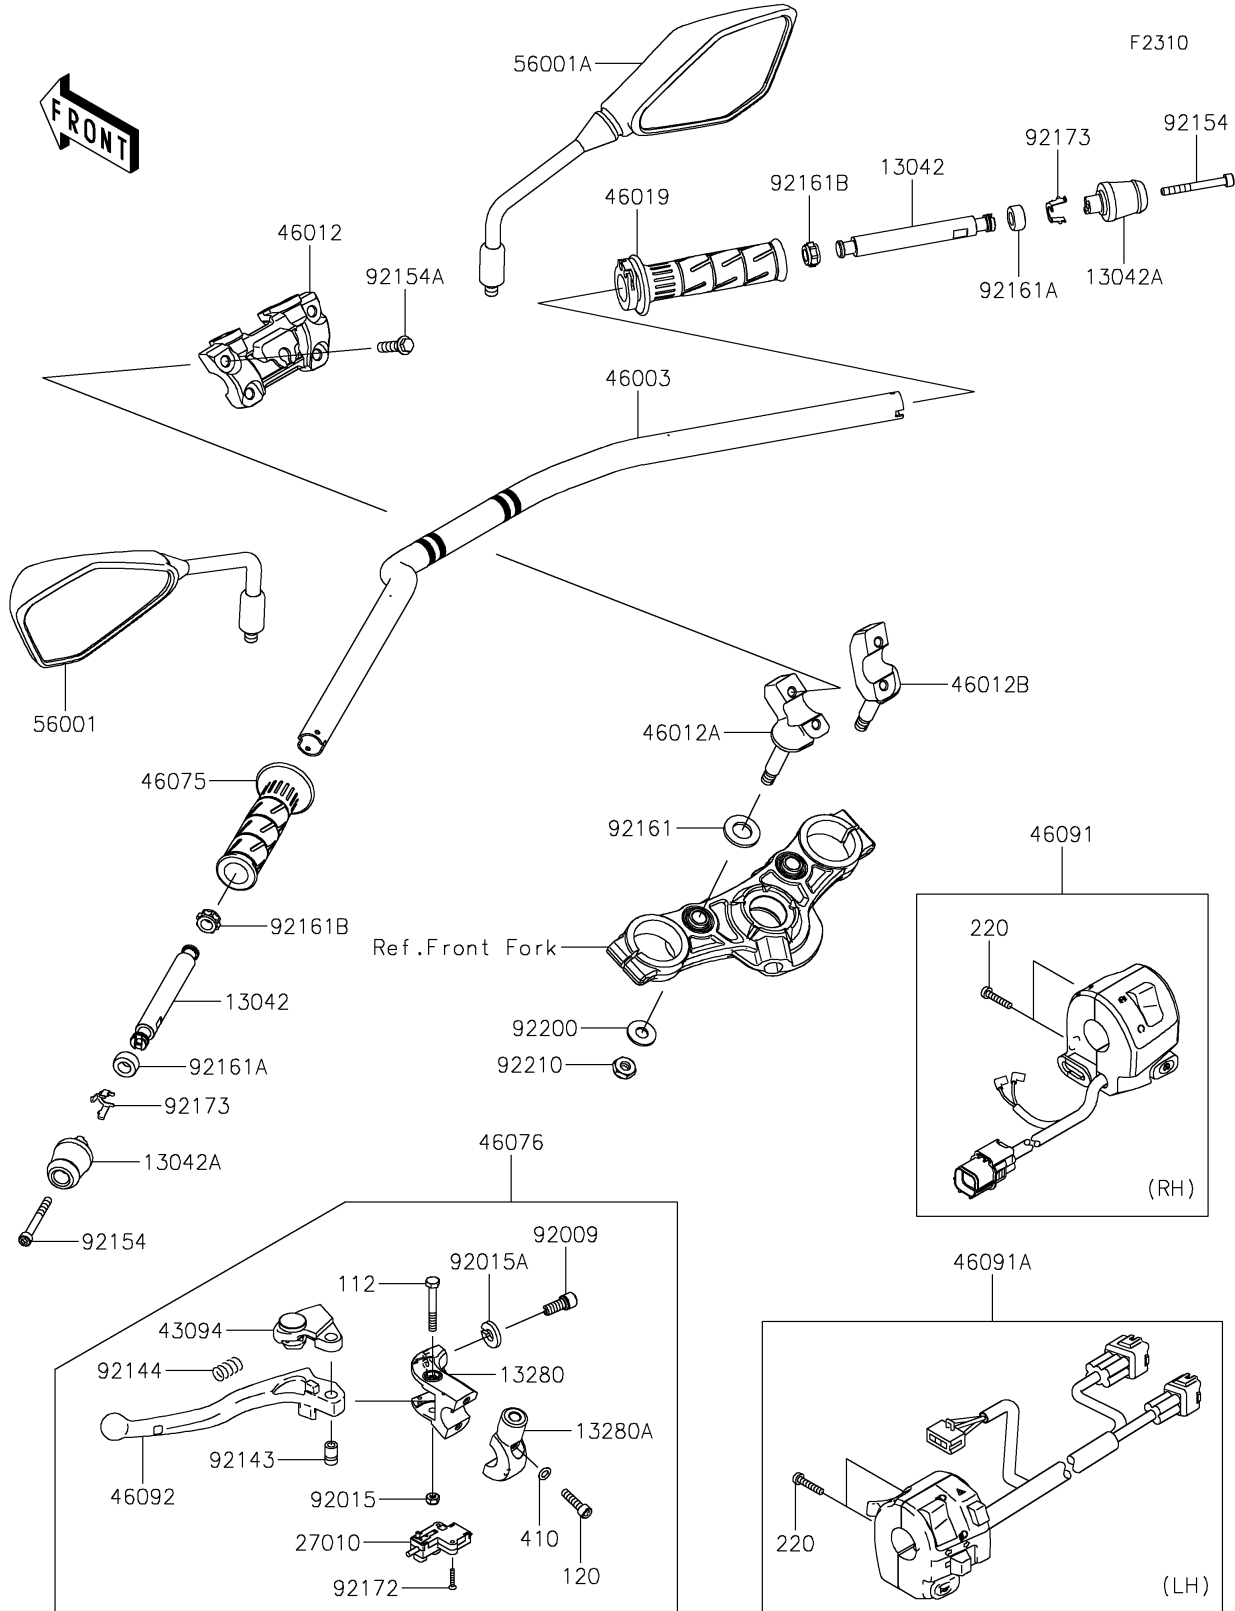

# 2021 Z650 PARTS DIAGRAM

## Handlebar

### Handlebar

ITEM NAME	PART NUMBER	QUANTITY
BOLT-UPSET,6X45 (Ref # 112)	112BB0645	1
BOLT-SOCKET,6X25 (Ref # 120)	120CB0625	2
WEIGHT,HANDLE,INNER (Ref # 13042)	13042-0797	2
WEIGHT,HANDLE,OUTER (Ref # 13042A)	13042-0798	2
HOLDER,CLUTCH LEVER (Ref # 13280)	13280-0306	1
HOLDER,CLUTCH LEVER (Ref # 13280A)	13280-0307	1
SCREW-PAN-CROS,5X25 (Ref # 220)	220AB0525	4
SWITCH,CLUTCH (Ref # 27010)	27010-0849	1
WASHER-PLAIN-SMALL,6MM (Ref # 410)	410AB0600	2
ADJUSTER (Ref # 43094)	43094-0009	1
HANDLE,F.S.BLACK (Ref # 46003)	46003-0671-18R	1
HOLDER-HANDLE,UPP,F.S.BLACK (Ref # 46012)	46012-0397-18R	1
HOLDER-HANDLE,LWR,LH,F.S.BLACK (Ref # 46012A)	46012-0409-18R	1
HOLDER-HANDLE,LWR,RH,F.S.BLACK (Ref # 46012B)	46012-0410-18R	1
GRIP-ASSY,THROTTLE (Ref # 46019)	46019-0060	1
GRIP,HANDLE,LH (Ref # 46075)	46075-0564	1
LEVER-ASSY-GRIP,CLUTCH (Ref # 46076)	46076-0165	1
HOUSING-ASSY-CONTROL,RH (Ref # 46091)	46091-0488	1
HOUSING-ASSY-CONTROL,LH (Ref # 46091A)	46091-0489	1
LEVER-GRIP,CLUTCH (Ref # 46092)	46092-0569	1
MIRROR-ASSY,LH (Ref # 56001)	56001-0336	1
MIRROR-ASSY,RH (Ref # 56001A)	56001-0337	1
SCREW,CABLE ADJUST,8MM,BLACK (Ref # 92009)	92009-1134	1
NUT,LOCK,6MM,BLACK (Ref # 92015)	92015-1191	1
NUT,CABLE ADJUST LOCK,8MM,BLK (Ref # 92015A)	92015-1197	1
COLLAR (Ref # 92143)	92143-1379	1
SPRING (Ref # 92144)	92144-1467	1
BOLT,SOCKET,6X55 (Ref # 92154)	92154-1299	2
BOLT,FLANGED,8X30 (Ref # 92154A)	92154-2655	4

### Handlebar

ITEM NAME	PART NUMBER	QUANTITY
DAMPER (Ref # 92161)	92161-0037	2
DAMPER,10X20X10 (Ref # 92161A)	92161-1850	2
DAMPER,10X16X10,INNER (Ref # 92161B)	92161-1930	2
SCREW,3X16 (Ref # 92172)	92172-0183	2
CLAMP,WEIGHT (Ref # 92173)	92173-2293	2
WASHER,10.5X24X2 (Ref # 92200)	92200-1844	2
NUT,LOCK,10MM (Ref # 92210)	92210-0784	2