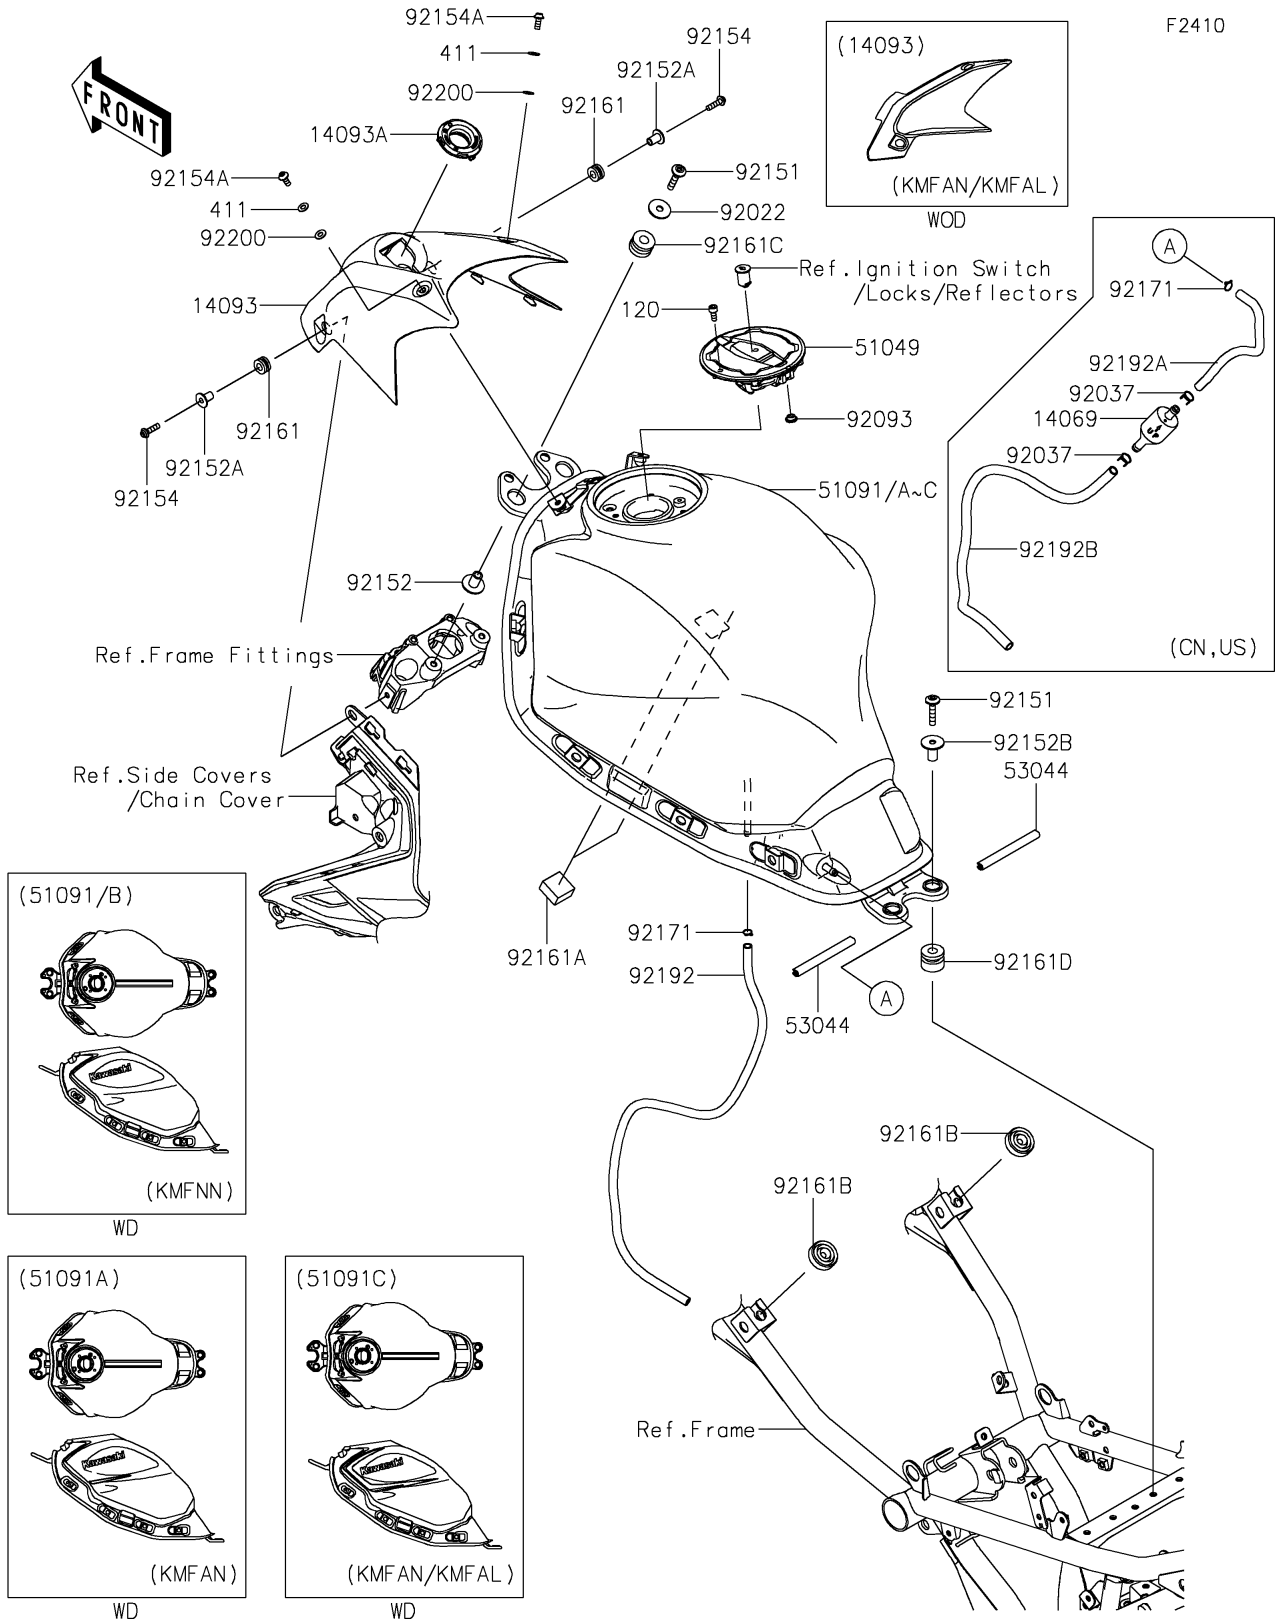

2021 Z650 ABS PARTS DIAGRAM

Fuel Tank

2021 Z650 ABS PARTS LIST

Fuel Tank

ITEM NAME	PART NUMBER	QUANTITY
BOLT-SOCKET,5X12 (Ref # 120)	120CA0512	4
BREATHER,FUEL TANK (Ref # 14069)	14069-1004	1
COVER,TANK,M.S.BLACK (Ref # 14093)	14093-0483-660	1
COVER,IGNITION SW. (Ref # 14093A)	14093-0952	1
WASHER-PLAIN,5MM (Ref # 411)	411AA0500	2
CAP-TANK (Ref # 51049)	51049-0735	1
TANK-COMP-FUEL,M.S.BLACK (Ref # 51091)	51091-5161-660	1
TANK-COMP-FUEL,M.S.BLACK (Ref # 51091B)	51091-5443-660	1
TRIM,L=85 (Ref # 53044)	53044-0556	2
WASHER,7X24X1.6 (Ref # 92022)	92022-228	2
CLAMP,TUBE (Ref # 92037)	92037-147	2
SEAL,FUEL TANK CAP (Ref # 92093)	92093-1030	1
BOLT,SOCKET,6X30 (Ref # 92151)	92151-1605	4
COLLAR,6.5X10X17.6 (Ref # 92152)	92152-1655	2
COLLAR,5.6X16X14.2 (Ref # 92152A)	92152-2229	2
COLLAR,6.5X10X21.1 (Ref # 92152B)	92152-2325	2
BOLT,SOCKET,5X20 (Ref # 92154)	92154-0210	2
BOLT,SOCKET,5X12 (Ref # 92154A)	92154-1421	2
DAMPER,8X16X8.6 (Ref # 92161)	92161-0685	2
DAMPER,T=13 (Ref # 92161A)	92161-0792	2
DAMPER,14X30X10 (Ref # 92161B)	92161-1368	2
DAMPER,10X24X15 (Ref # 92161C)	92161-1482	2
DAMPER,10X24X19 (Ref # 92161D)	92161-1929	2
CLAMP,8X0.7 (Ref # 92171)	92171-1973	2
TUBE,6X9X620 (Ref # 92192)	92192-1085	1
TUBE,6X9X173/35 (Ref # 92192A)	92192-1702	1
TUBE,7X10.5X480 (Ref # 92192B)	92192-1724	1
WASHER,NYLON,5.3X11.5X0.5 (Ref # 92200)	92200-0006	2