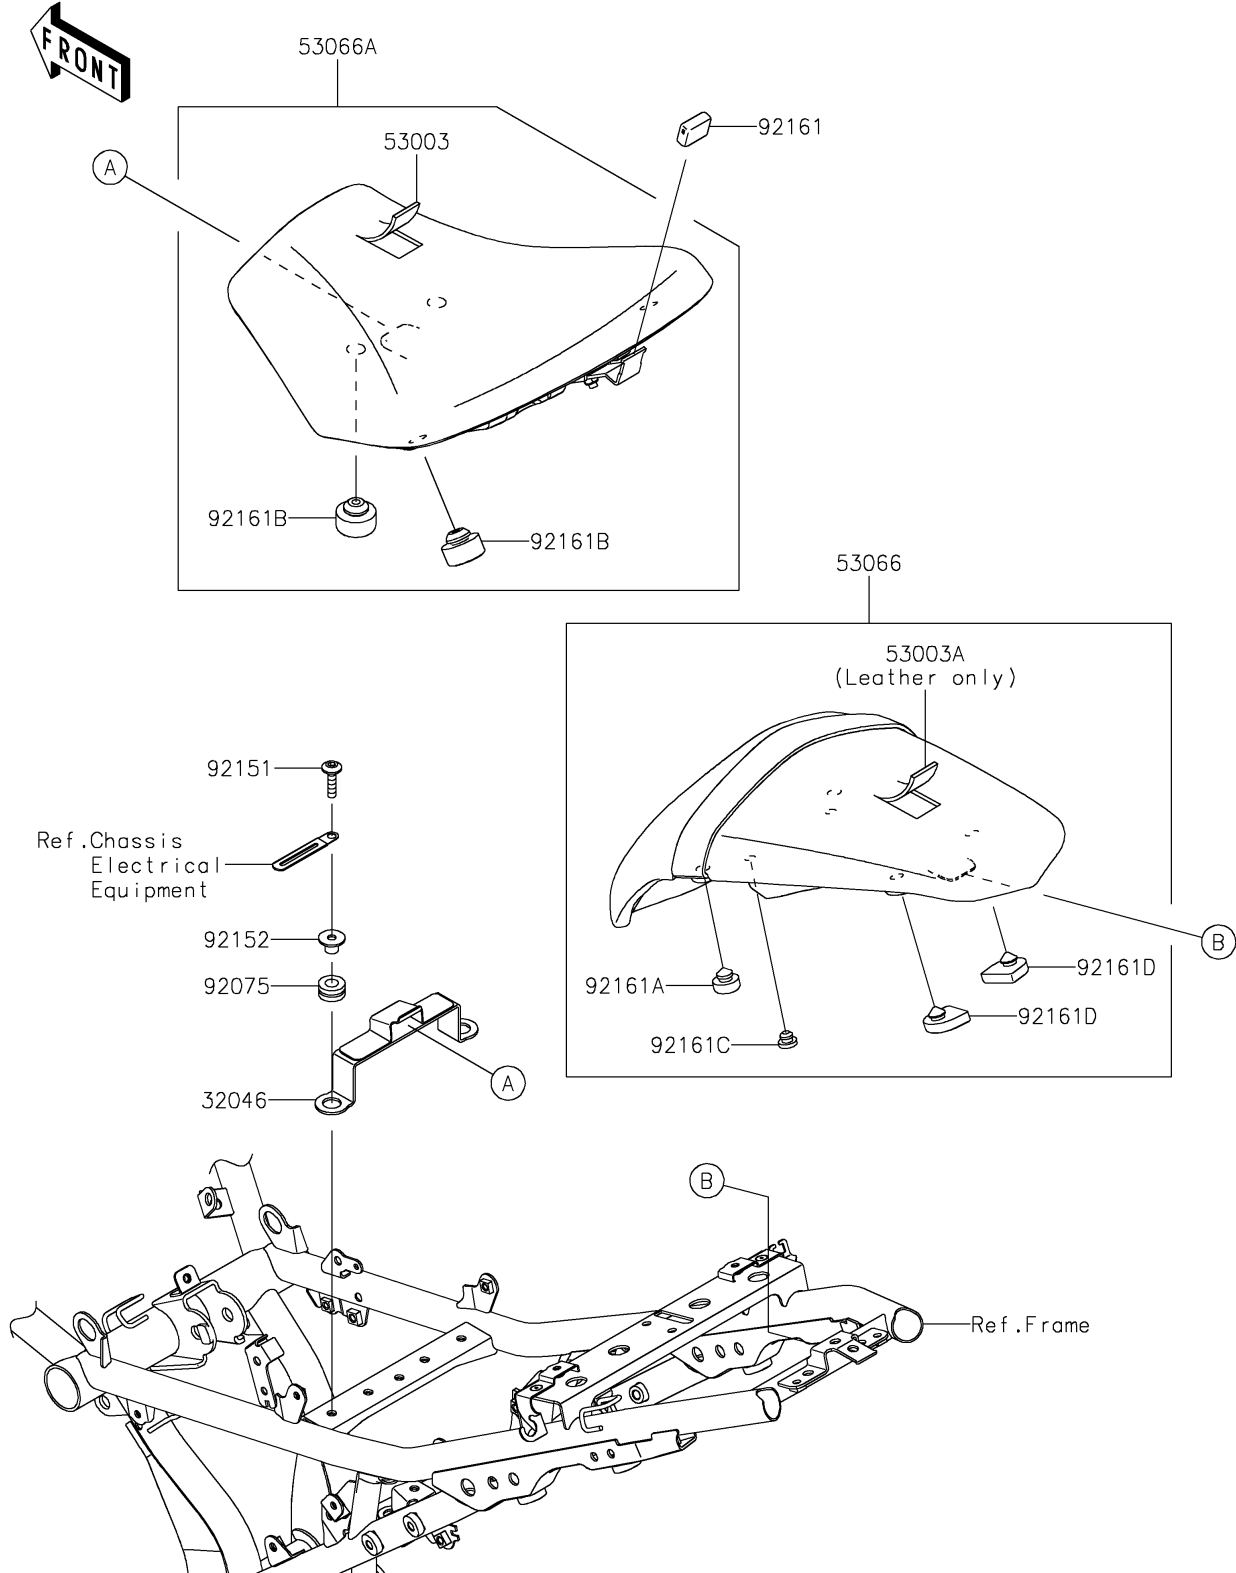

2021 Z650 ABS PARTS DIAGRAM

Seat

F2510

2021 Z650 ABS PARTS LIST

Seat

ITEM NAME	PART NUMBER	QUANTITY
BRACKET-SEAT (Ref # 32046)	32046-0394	1
LEATHER,FR SEAT,BLACK (Ref # 53003)	53003-0425-MA	1
LEATHER,BLACK (Ref # 53003A)	53003-0504-MA	1
SEAT-ASSY,RR,BLACK+BLK (Ref # 53066)	53066-0661-12Y	1
SEAT-ASSY,FR,BLACK (Ref # 53066A)	53066-0689-MA	1
DAMPER (Ref # 92075)	92075-1880	2
BOLT,SOCKET,6X25 (Ref # 92151)	92151-1611	2
COLLAR,6.5X10X11.6 (Ref # 92152)	92152-2326	2
DAMPER,SEAT BRACKET,FR (Ref # 92161)	92161-1865	1
DAMPER,10X20X8 (Ref # 92161A)	92161-1898	2
DAMPER,14X30X14.5 (Ref # 92161B)	92161-1970	4
DAMPER (Ref # 92161C)	92161-1971	2
DAMPER (Ref # 92161D)	92161-2259	2