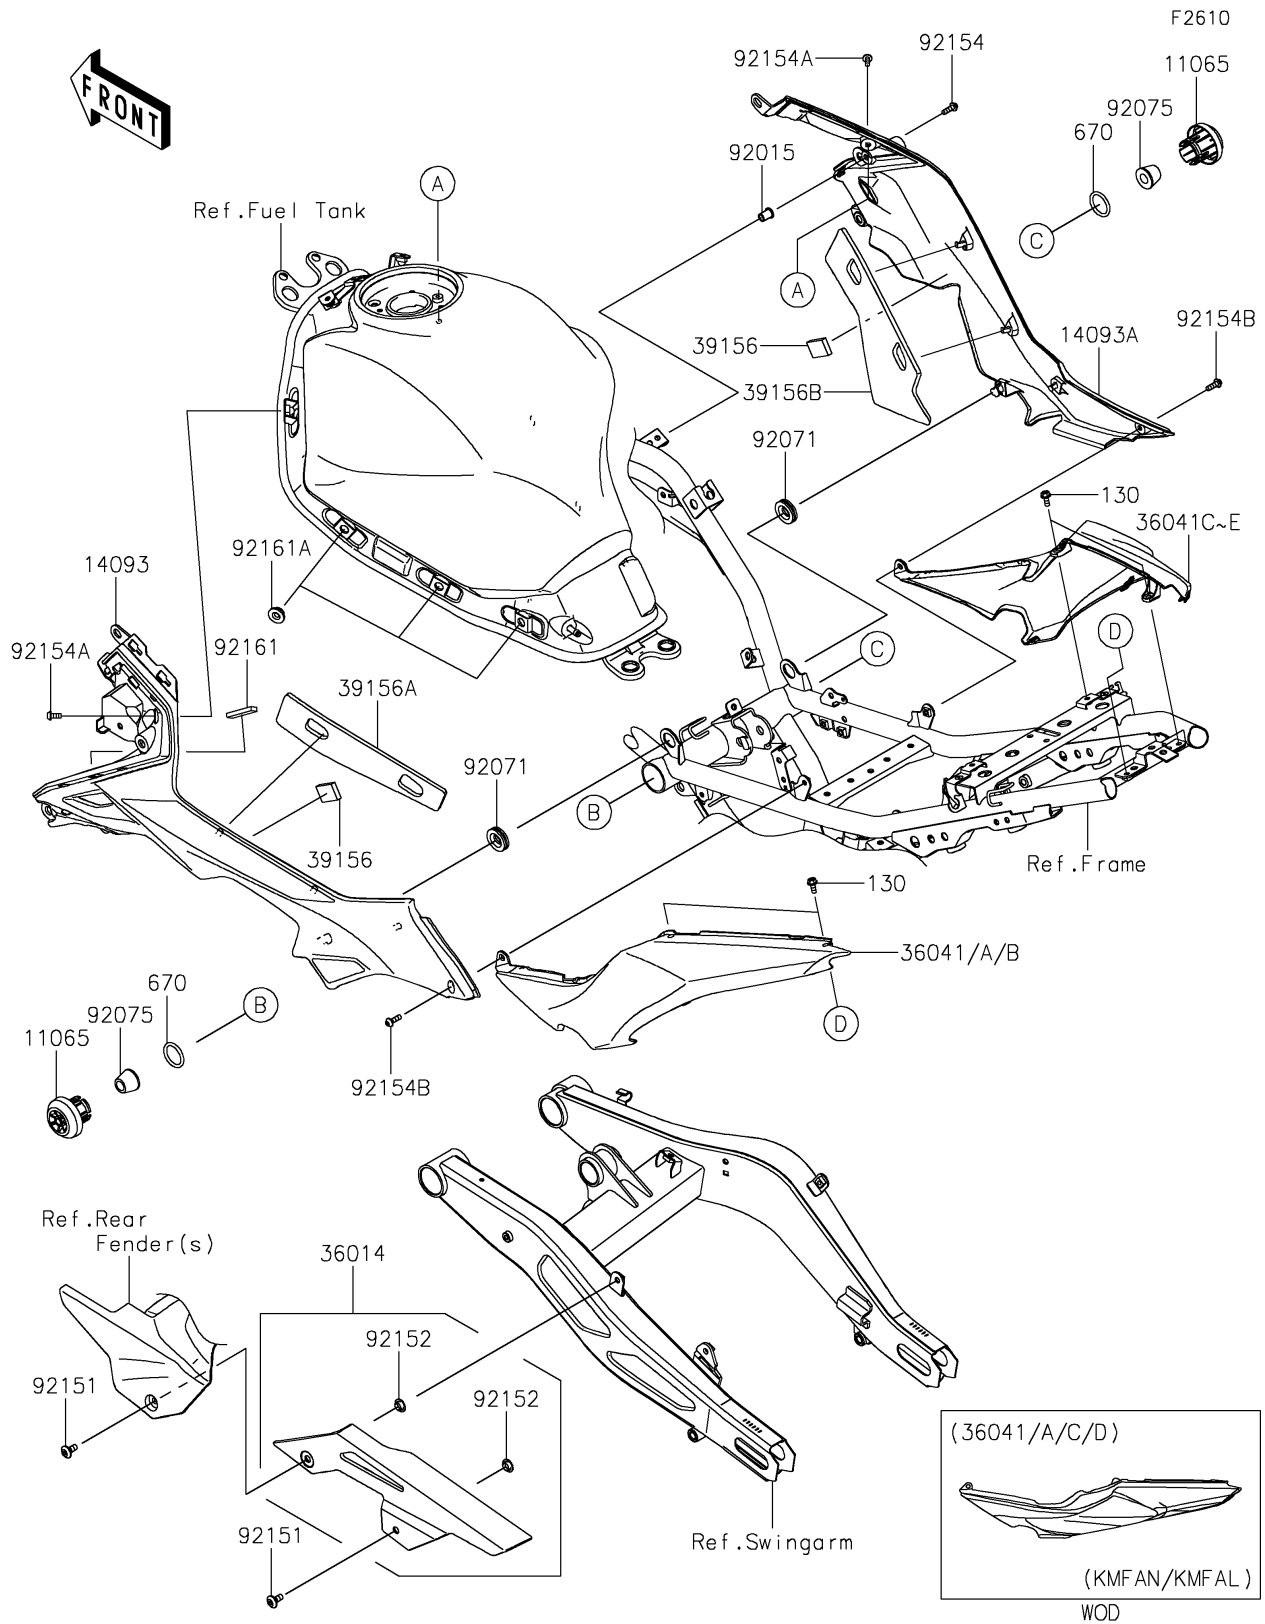

2021 Z650 ABS PARTS DIAGRAM

Side Covers/Chain Cover

2021 Z650 ABS PARTS LIST

Side Covers/Chain Cover

ITEM NAME	PART NUMBER	QUANTITY
CAP (Ref # 11065)	11065-0956	2
BOLT-FLANGED,5X12 (Ref # 130)	130BA0512	4
COVER,KNEE GRIP,LH (Ref # 14093)	14093-0613	1
COVER,KNEE GRIP,RH (Ref # 14093A)	14093-0614	1
CASE-CHAIN (Ref # 36014)	36014-0044	1
COVER-TAIL,LH,P.B.WHITE (Ref # 36041)	36041-0033-54X	1
COVER-TAIL,RH,P.B.WHITE (Ref # 36041C)	36041-0034-54X	1
PAD,20X30X6 (Ref # 39156)	39156-1751	2
PAD,KNEE GRIP COVER,LH (Ref # 39156A)	39156-2589	1
PAD,KNEE GRIP COVER,RH (Ref # 39156B)	39156-2590	1
O RING,25MM (Ref # 670)	670B3025	2
NUT,WELL,5MM (Ref # 92015)	92015-1757	1
GROMMET (Ref # 92071)	92071-1043	2
DAMPER,HANDLE HOLDER (Ref # 92075)	92075-039	2
BOLT,SOCKET,6X14 (Ref # 92151)	92151-1654	2
COLLAR,8.8X11.2X4 (Ref # 92152)	92152-0909	2
BOLT,SOCKET,5X16 (Ref # 92154)	92154-0209	1
BOLT,SOCKET,5X12 (Ref # 92154A)	92154-1421	2
BOLT,SOCKET,5X16 (Ref # 92154B)	92154-1701	2
DAMPER,TANK COVER (Ref # 92161)	92161-0804	1
DAMPER,6X20X7.5 (Ref # 92161A)	92161-1937	6