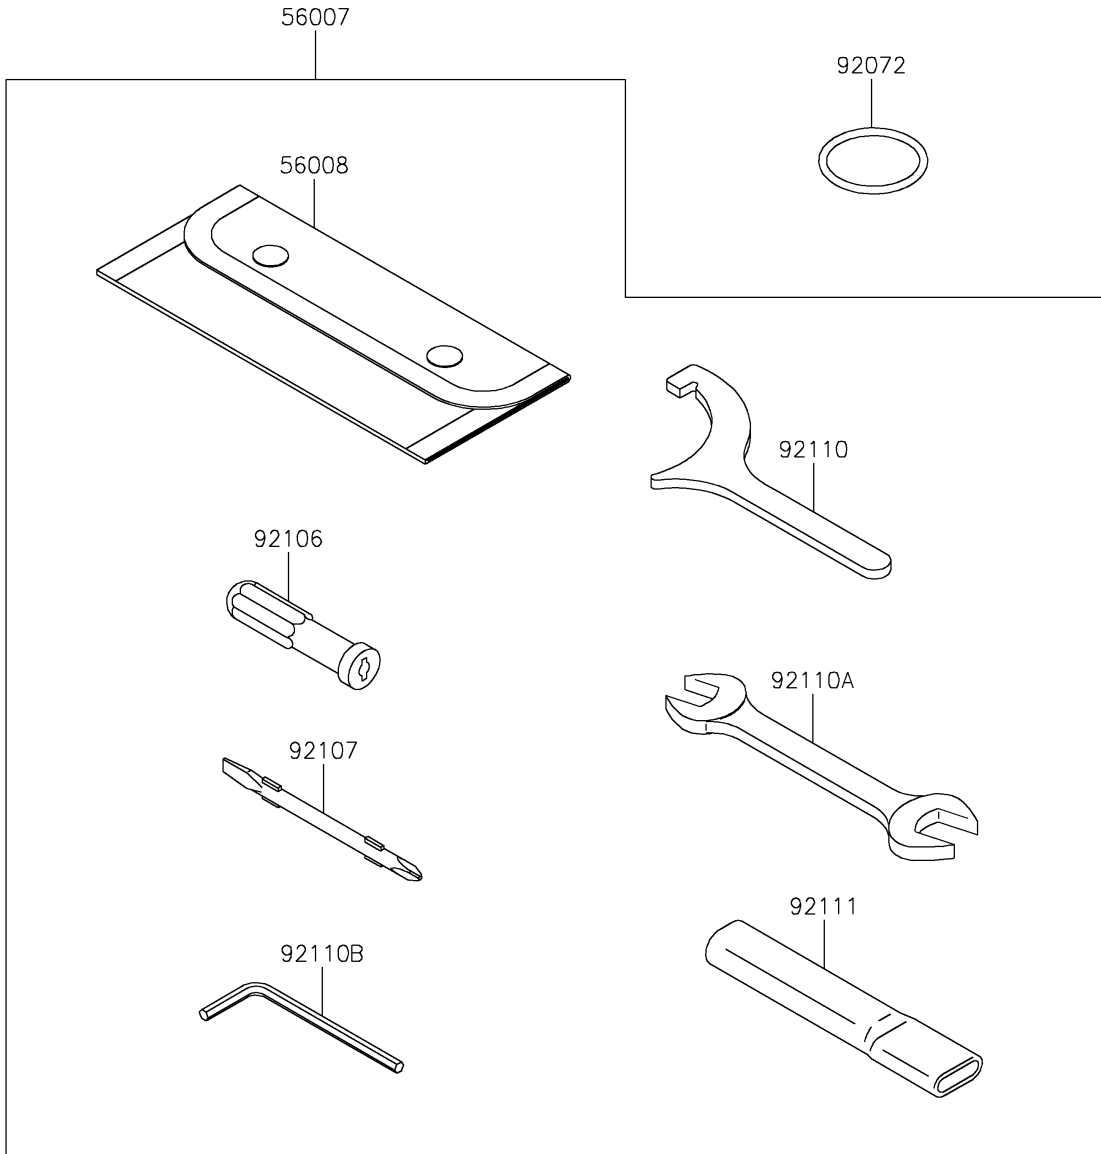

2021 Z650 PARTS DIAGRAM

Owner's Tools

F2810

2021 Z650 PARTS LIST

Owner's Tools

ITEM NAME	PART NUMBER	QUANTITY
TOOL-KIT (Ref # 56007)	56007-0176	1
BAG (Ref # 56008)	56008-0038	1
GASKET-LIQUID,TB1211,WHITE (Ref # 56019)	56019-120	1
BAND,TOOL CASE (Ref # 92072)	92072-0865	1
GASKET-LIQUID,TB1211F,CLEAR (Ref # 92104)	92104-0004	1
GASKET-LIQUID,TB1216B,BLACK (Ref # 92104A)	92104-1064	1
GASKET-LIQUID,TB1207B,BLACK (Ref # 92104B)	92104-2068	1
GRIP-SCREW DRIVER (Ref # 92106)	92106-0004	1
TOOL-DRIVER,#2PHILLIPS&SLOT (Ref # 92107)	92107-0019	1
TOOL-WRENCH,HOOK SPANNER,R37.5 (Ref # 92110)	92110-0558	1
TOOL-WRENCH,OPEN END,12X14 (Ref # 92110A)	92110-0565	1
TOOL-WRENCH,ALLEN,4MM (Ref # 92110B)	92110-0567	1
TOOL-BAR,WRENCH (Ref # 92111)	92111-0008	1