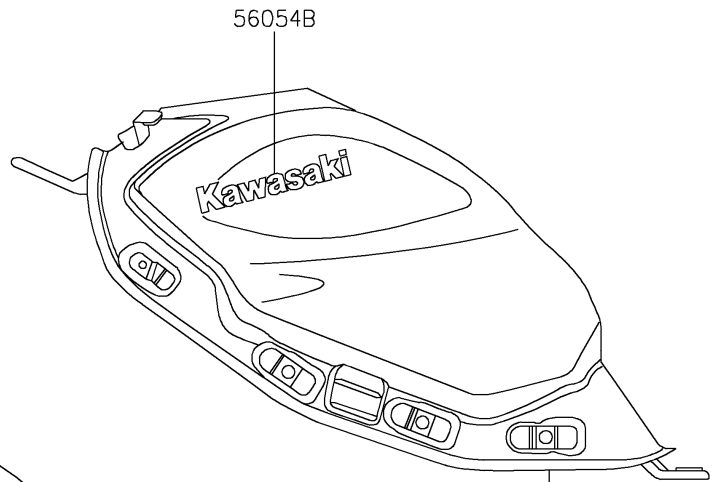

# 2021 Z650 ABS PARTS DIAGRAM

Decals(M.S.Black)(KMFNN)(CN)

F2861A

Ref. Cowling

56076B

Ref. Fuel Tank

56076/A

Ref. Shroud

56054B

Ref. Fuel Tank

56054

Ref. Front Fender(s)