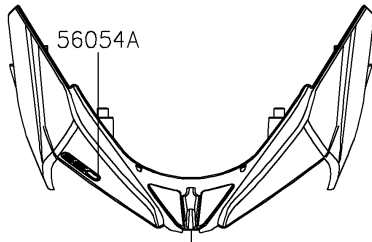

# 2021 Z650 ABS PARTS DIAGRAM

Decals(M.S.Black)(KMFNN)(CN)

F2861A

Ref. Cowling

56076B

Ref. Fuel Tank

56076/A

Ref. Shroud

56054B

Ref. Fuel Tank

56054

Ref. Front Fender(s)

## 2021 Z650 ABS PARTS LIST

Decals(M.S.Black)(KMFNN)(CN)

ITEM NAME	PART NUMBER	QUANTITY
MARK,FR FENDER,ABS (Ref # 56054)	56054-1064	2
MARK,UPP COWL.,650 (Ref # 56054A)	56054-2708	1
MARK,FUEL TANK,KAWASAKI (Ref # 56054B)	56054-2709	2
PATTERN,SHROUD,LH (Ref # 56076)	56076-0937	1
PATTERN,SHROUD,RH (Ref # 56076A)	56076-0938	1
PATTERN,FUEL TANK (Ref # 56076B)	56076-0939	1