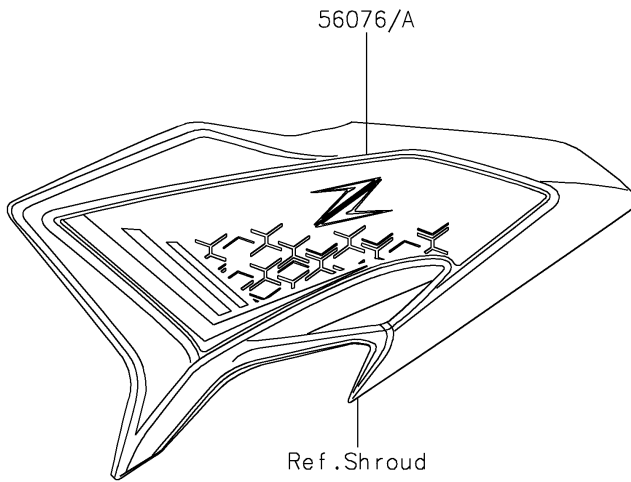

# 2021 Z650 ABS PARTS DIAGRAM

Decals(M.S.Black)(KMFNN)(CN)

F2861A

Ref. Cowling

56076B

Ref. Fuel Tank

56076/A

Ref. Shroud

56054B

Ref. Fuel Tank

56054

Ref. Front Fender(s)