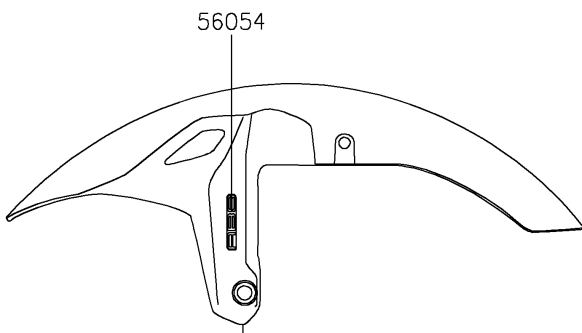

# 2021 Z650 ABS PARTS DIAGRAM

Decals(M.S.Black)(KMFNN)(CN)

F2861A

Ref. Cowling

56076B

Ref. Fuel Tank

56076/A

Ref. Shroud

56054B

Ref. Fuel Tank

56054

Ref. Front Fender(s)

## 2021 Z650 ABS PARTS LIST

Decals(M.S.Black)(KMFNN)(CN)

ITEM NAME	PART NUMBER	QUANTITY
MARK,FR FENDER,ABS (Ref # 56054)	56054-1064	2
MARK,UPP COWL.,650 (Ref # 56054A)	56054-2708	1
MARK,FUEL TANK,KAWASAKI (Ref # 56054B)	56054-2709	2
PATTERN,SHROUD,LH (Ref # 56076)	56076-0937	1
PATTERN,SHROUD,RH (Ref # 56076A)	56076-0938	1
PATTERN,FUEL TANK (Ref # 56076B)	56076-0939	1