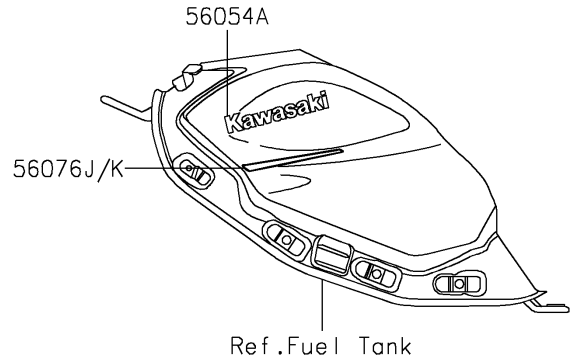

2021 Z650 PARTS DIAGRAM

Decals(M.S.Black)(KMFAN)(CN)

F2861B

2021 Z650 PARTS LIST

Decals(M.S.Black)(KMFAN)(CN)

ITEM NAME	PART NUMBER	QUANTITY
MARK,FR FENDER,ABS (Ref # 56054)	56054-1413	2
MARK,FUEL TANK,KAWASAKI (Ref # 56054A)	56054-2709	2
MARK,Z (Ref # 56054B)	56054-2712	3
MARK,SHROUD,650 (Ref # 56054C)	56054-2713	2
PATTERN,FR FENDER,LH (Ref # 56076)	56076-0940	1
PATTERN,FR FENDER,RH (Ref # 56076A)	56076-0941	1
PATTERN,TAIL COVER,LH (Ref # 56076B)	56076-0953	1
PATTERN,TAIL COVER,RH (Ref # 56076C)	56076-0954	1
PATTERN,UPP COWL.,LH,UPP (Ref # 56076D)	56076-0957	1
PATTERN,UPP COWL.,LH,LWR (Ref # 56076E)	56076-0958	1
PATTERN,UPP COWL.,RH,UPP (Ref # 56076F)	56076-0959	1
PATTERN,UPP COWL.,RH,LWR (Ref # 56076G)	56076-0960	1
PATTERN,SHROUD,LH (Ref # 56076H)	56076-0961	1
PATTERN,SHROUD,RH (Ref # 56076I)	56076-0962	1
PATTERN,FUEL TANK,LH (Ref # 56076J)	56076-0963	1
PATTERN,FUEL TANK,RH (Ref # 56076K)	56076-0964	1
PATTERN,FUEL TANK,CNT (Ref # 56076L)	56076-0965	1