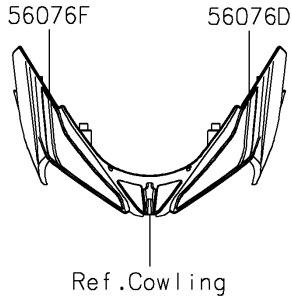

2021 Z650 PARTS DIAGRAM

Decals(M.S.Black)(KMFAN)(CN)

F2861B

2021 Z650 PARTS LIST

Decals(M.S.Black)(KMFAN)(CN)

ITEM NAME	PART NUMBER	QUANTITY
MARK,FR FENDER,ABS (Ref # 56054)	56054-1413	2
MARK,FUEL TANK,KAWASAKI (Ref # 56054A)	56054-2709	2
MARK,Z (Ref # 56054B)	56054-2712	3
MARK,SHROUD,650 (Ref # 56054C)	56054-2713	2
PATTERN,FR FENDER,LH (Ref # 56076)	56076-0940	1
PATTERN,FR FENDER,RH (Ref # 56076A)	56076-0941	1
PATTERN,TAIL COVER,LH (Ref # 56076B)	56076-0953	1
PATTERN,TAIL COVER,RH (Ref # 56076C)	56076-0954	1
PATTERN,UPP COWL.,LH,UPP (Ref # 56076D)	56076-0957	1
PATTERN,UPP COWL.,LH,LWR (Ref # 56076E)	56076-0958	1
PATTERN,UPP COWL.,RH,UPP (Ref # 56076F)	56076-0959	1
PATTERN,UPP COWL.,RH,LWR (Ref # 56076G)	56076-0960	1
PATTERN,SHROUD,LH (Ref # 56076H)	56076-0961	1
PATTERN,SHROUD,RH (Ref # 56076I)	56076-0962	1
PATTERN,FUEL TANK,LH (Ref # 56076J)	56076-0963	1
PATTERN,FUEL TANK,RH (Ref # 56076K)	56076-0964	1
PATTERN,FUEL TANK,CNT (Ref # 56076L)	56076-0965	1