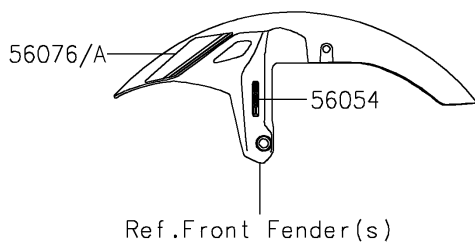

2021 Z650 PARTS DIAGRAM

Decals(M.S.Black)(KMFAN)(CN)

F2861B

2021 Z650 PARTS LIST

Decals(M.S.Black)(KMFAN)(CN)

ITEM NAME	PART NUMBER	QUANTITY
MARK,FR FENDER,ABS (Ref # 56054)	56054-1413	2
MARK,FUEL TANK,KAWASAKI (Ref # 56054A)	56054-2709	2
MARK,Z (Ref # 56054B)	56054-2712	3
MARK,SHROUD,650 (Ref # 56054C)	56054-2713	2
PATTERN,FR FENDER,LH (Ref # 56076)	56076-0940	1
PATTERN,FR FENDER,RH (Ref # 56076A)	56076-0941	1
PATTERN,TAIL COVER,LH (Ref # 56076B)	56076-0953	1
PATTERN,TAIL COVER,RH (Ref # 56076C)	56076-0954	1
PATTERN,UPP COWL.,LH,UPP (Ref # 56076D)	56076-0957	1
PATTERN,UPP COWL.,LH,LWR (Ref # 56076E)	56076-0958	1
PATTERN,UPP COWL.,RH,UPP (Ref # 56076F)	56076-0959	1
PATTERN,UPP COWL.,RH,LWR (Ref # 56076G)	56076-0960	1
PATTERN,SHROUD,LH (Ref # 56076H)	56076-0961	1
PATTERN,SHROUD,RH (Ref # 56076I)	56076-0962	1
PATTERN,FUEL TANK,LH (Ref # 56076J)	56076-0963	1
PATTERN,FUEL TANK,RH (Ref # 56076K)	56076-0964	1
PATTERN,FUEL TANK,CNT (Ref # 56076L)	56076-0965	1