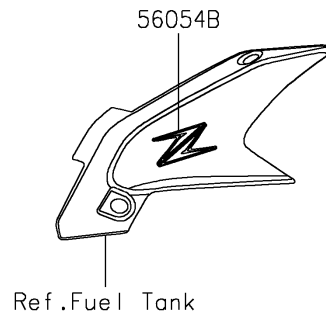

2021 Z650 PARTS DIAGRAM

Decals(M.S.Black)(KMFAN)(CN)

F2861B

2021 Z650 PARTS LIST

Decals(M.S.Black)(KMFAN)(CN)

ITEM NAME	PART NUMBER	QUANTITY
MARK,FR FENDER,ABS (Ref # 56054)	56054-1413	2
MARK,FUEL TANK,KAWASAKI (Ref # 56054A)	56054-2709	2
MARK,Z (Ref # 56054B)	56054-2712	3
MARK,SHROUD,650 (Ref # 56054C)	56054-2713	2
PATTERN,FR FENDER,LH (Ref # 56076)	56076-0940	1
PATTERN,FR FENDER,RH (Ref # 56076A)	56076-0941	1
PATTERN,TAIL COVER,LH (Ref # 56076B)	56076-0953	1
PATTERN,TAIL COVER,RH (Ref # 56076C)	56076-0954	1
PATTERN,UPP COWL.,LH,UPP (Ref # 56076D)	56076-0957	1
PATTERN,UPP COWL.,LH,LWR (Ref # 56076E)	56076-0958	1
PATTERN,UPP COWL.,RH,UPP (Ref # 56076F)	56076-0959	1
PATTERN,UPP COWL.,RH,LWR (Ref # 56076G)	56076-0960	1
PATTERN,SHROUD,LH (Ref # 56076H)	56076-0961	1
PATTERN,SHROUD,RH (Ref # 56076I)	56076-0962	1
PATTERN,FUEL TANK,LH (Ref # 56076J)	56076-0963	1
PATTERN,FUEL TANK,RH (Ref # 56076K)	56076-0964	1
PATTERN,FUEL TANK,CNT (Ref # 56076L)	56076-0965	1