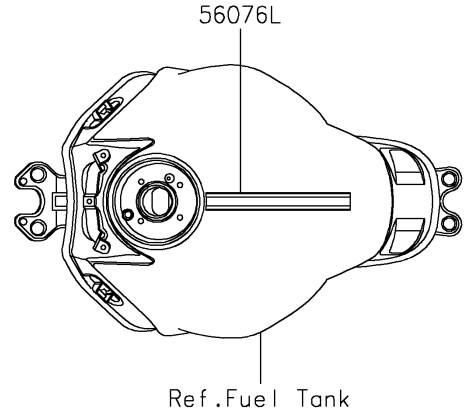

2021 Z650 PARTS DIAGRAM

Decals(M.S.Black)(KMFAN)(CN)

F2861B

2021 Z650 PARTS LIST

Decals(M.S.Black)(KMFAN)(CN)

ITEM NAME	PART NUMBER	QUANTITY
MARK,FR FENDER,ABS (Ref # 56054)	56054-1413	2
MARK,FUEL TANK,KAWASAKI (Ref # 56054A)	56054-2709	2
MARK,Z (Ref # 56054B)	56054-2712	3
MARK,SHROUD,650 (Ref # 56054C)	56054-2713	2
PATTERN,FR FENDER,LH (Ref # 56076)	56076-0940	1
PATTERN,FR FENDER,RH (Ref # 56076A)	56076-0941	1
PATTERN,TAIL COVER,LH (Ref # 56076B)	56076-0953	1
PATTERN,TAIL COVER,RH (Ref # 56076C)	56076-0954	1
PATTERN,UPP COWL.,LH,UPP (Ref # 56076D)	56076-0957	1
PATTERN,UPP COWL.,LH,LWR (Ref # 56076E)	56076-0958	1
PATTERN,UPP COWL.,RH,UPP (Ref # 56076F)	56076-0959	1
PATTERN,UPP COWL.,RH,LWR (Ref # 56076G)	56076-0960	1
PATTERN,SHROUD,LH (Ref # 56076H)	56076-0961	1
PATTERN,SHROUD,RH (Ref # 56076I)	56076-0962	1
PATTERN,FUEL TANK,LH (Ref # 56076J)	56076-0963	1
PATTERN,FUEL TANK,RH (Ref # 56076K)	56076-0964	1
PATTERN,FUEL TANK,CNT (Ref # 56076L)	56076-0965	1