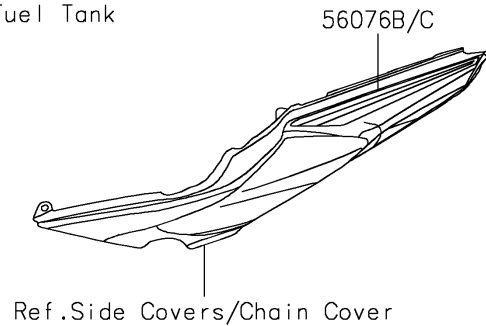

2021 Z650 PARTS DIAGRAM

Decals(M.S.Black)(KMFAN)(CN)

F2861B

2021 Z650 PARTS LIST

Decals(M.S.Black)(KMFAN)(CN)

ITEM NAME	PART NUMBER	QUANTITY
MARK,FR FENDER,ABS (Ref # 56054)	56054-1413	2
MARK,FUEL TANK,KAWASAKI (Ref # 56054A)	56054-2709	2
MARK,Z (Ref # 56054B)	56054-2712	3
MARK,SHROUD,650 (Ref # 56054C)	56054-2713	2
PATTERN,FR FENDER,LH (Ref # 56076)	56076-0940	1
PATTERN,FR FENDER,RH (Ref # 56076A)	56076-0941	1
PATTERN,TAIL COVER,LH (Ref # 56076B)	56076-0953	1
PATTERN,TAIL COVER,RH (Ref # 56076C)	56076-0954	1
PATTERN,UPP COWL.,LH,UPP (Ref # 56076D)	56076-0957	1
PATTERN,UPP COWL.,LH,LWR (Ref # 56076E)	56076-0958	1
PATTERN,UPP COWL.,RH,UPP (Ref # 56076F)	56076-0959	1
PATTERN,UPP COWL.,RH,LWR (Ref # 56076G)	56076-0960	1
PATTERN,SHROUD,LH (Ref # 56076H)	56076-0961	1
PATTERN,SHROUD,RH (Ref # 56076I)	56076-0962	1
PATTERN,FUEL TANK,LH (Ref # 56076J)	56076-0963	1
PATTERN,FUEL TANK,RH (Ref # 56076K)	56076-0964	1
PATTERN,FUEL TANK,CNT (Ref # 56076L)	56076-0965	1