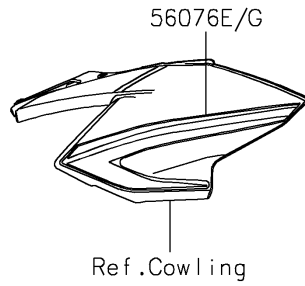

2021 Z650 PARTS DIAGRAM

Decals(M.S.Black)(KMFAN)(CN)

F2861B

2021 Z650 PARTS LIST

Decals(M.S.Black)(KMFAN)(CN)

ITEM NAME	PART NUMBER	QUANTITY
MARK,FR FENDER,ABS (Ref # 56054)	56054-1413	2
MARK,FUEL TANK,KAWASAKI (Ref # 56054A)	56054-2709	2
MARK,Z (Ref # 56054B)	56054-2712	3
MARK,SHROUD,650 (Ref # 56054C)	56054-2713	2
PATTERN,FR FENDER,LH (Ref # 56076)	56076-0940	1
PATTERN,FR FENDER,RH (Ref # 56076A)	56076-0941	1
PATTERN,TAIL COVER,LH (Ref # 56076B)	56076-0953	1
PATTERN,TAIL COVER,RH (Ref # 56076C)	56076-0954	1
PATTERN,UPP COWL.,LH,UPP (Ref # 56076D)	56076-0957	1
PATTERN,UPP COWL.,LH,LWR (Ref # 56076E)	56076-0958	1
PATTERN,UPP COWL.,RH,UPP (Ref # 56076F)	56076-0959	1
PATTERN,UPP COWL.,RH,LWR (Ref # 56076G)	56076-0960	1
PATTERN,SHROUD,LH (Ref # 56076H)	56076-0961	1
PATTERN,SHROUD,RH (Ref # 56076I)	56076-0962	1
PATTERN,FUEL TANK,LH (Ref # 56076J)	56076-0963	1
PATTERN,FUEL TANK,RH (Ref # 56076K)	56076-0964	1
PATTERN,FUEL TANK,CNT (Ref # 56076L)	56076-0965	1