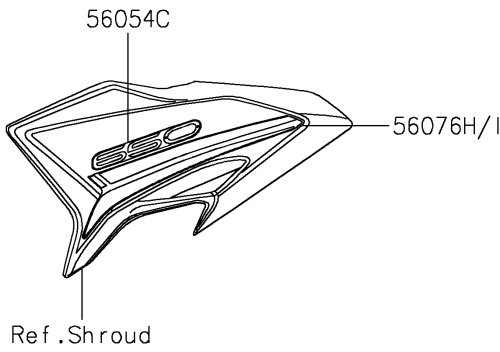

2021 Z650 PARTS DIAGRAM

Decals(M.S.Black)(KMFAN)(CN)

F2861B

2021 Z650 PARTS LIST

Decals(M.S.Black)(KMFAN)(CN)

ITEM NAME	PART NUMBER	QUANTITY
MARK,FR FENDER,ABS (Ref # 56054)	56054-1413	2
MARK,FUEL TANK,KAWASAKI (Ref # 56054A)	56054-2709	2
MARK,Z (Ref # 56054B)	56054-2712	3
MARK,SHROUD,650 (Ref # 56054C)	56054-2713	2
PATTERN,FR FENDER,LH (Ref # 56076)	56076-0940	1
PATTERN,FR FENDER,RH (Ref # 56076A)	56076-0941	1
PATTERN,TAIL COVER,LH (Ref # 56076B)	56076-0953	1
PATTERN,TAIL COVER,RH (Ref # 56076C)	56076-0954	1
PATTERN,UPP COWL.,LH,UPP (Ref # 56076D)	56076-0957	1
PATTERN,UPP COWL.,LH,LWR (Ref # 56076E)	56076-0958	1
PATTERN,UPP COWL.,RH,UPP (Ref # 56076F)	56076-0959	1
PATTERN,UPP COWL.,RH,LWR (Ref # 56076G)	56076-0960	1
PATTERN,SHROUD,LH (Ref # 56076H)	56076-0961	1
PATTERN,SHROUD,RH (Ref # 56076I)	56076-0962	1
PATTERN,FUEL TANK,LH (Ref # 56076J)	56076-0963	1
PATTERN,FUEL TANK,RH (Ref # 56076K)	56076-0964	1
PATTERN,FUEL TANK,CNT (Ref # 56076L)	56076-0965	1