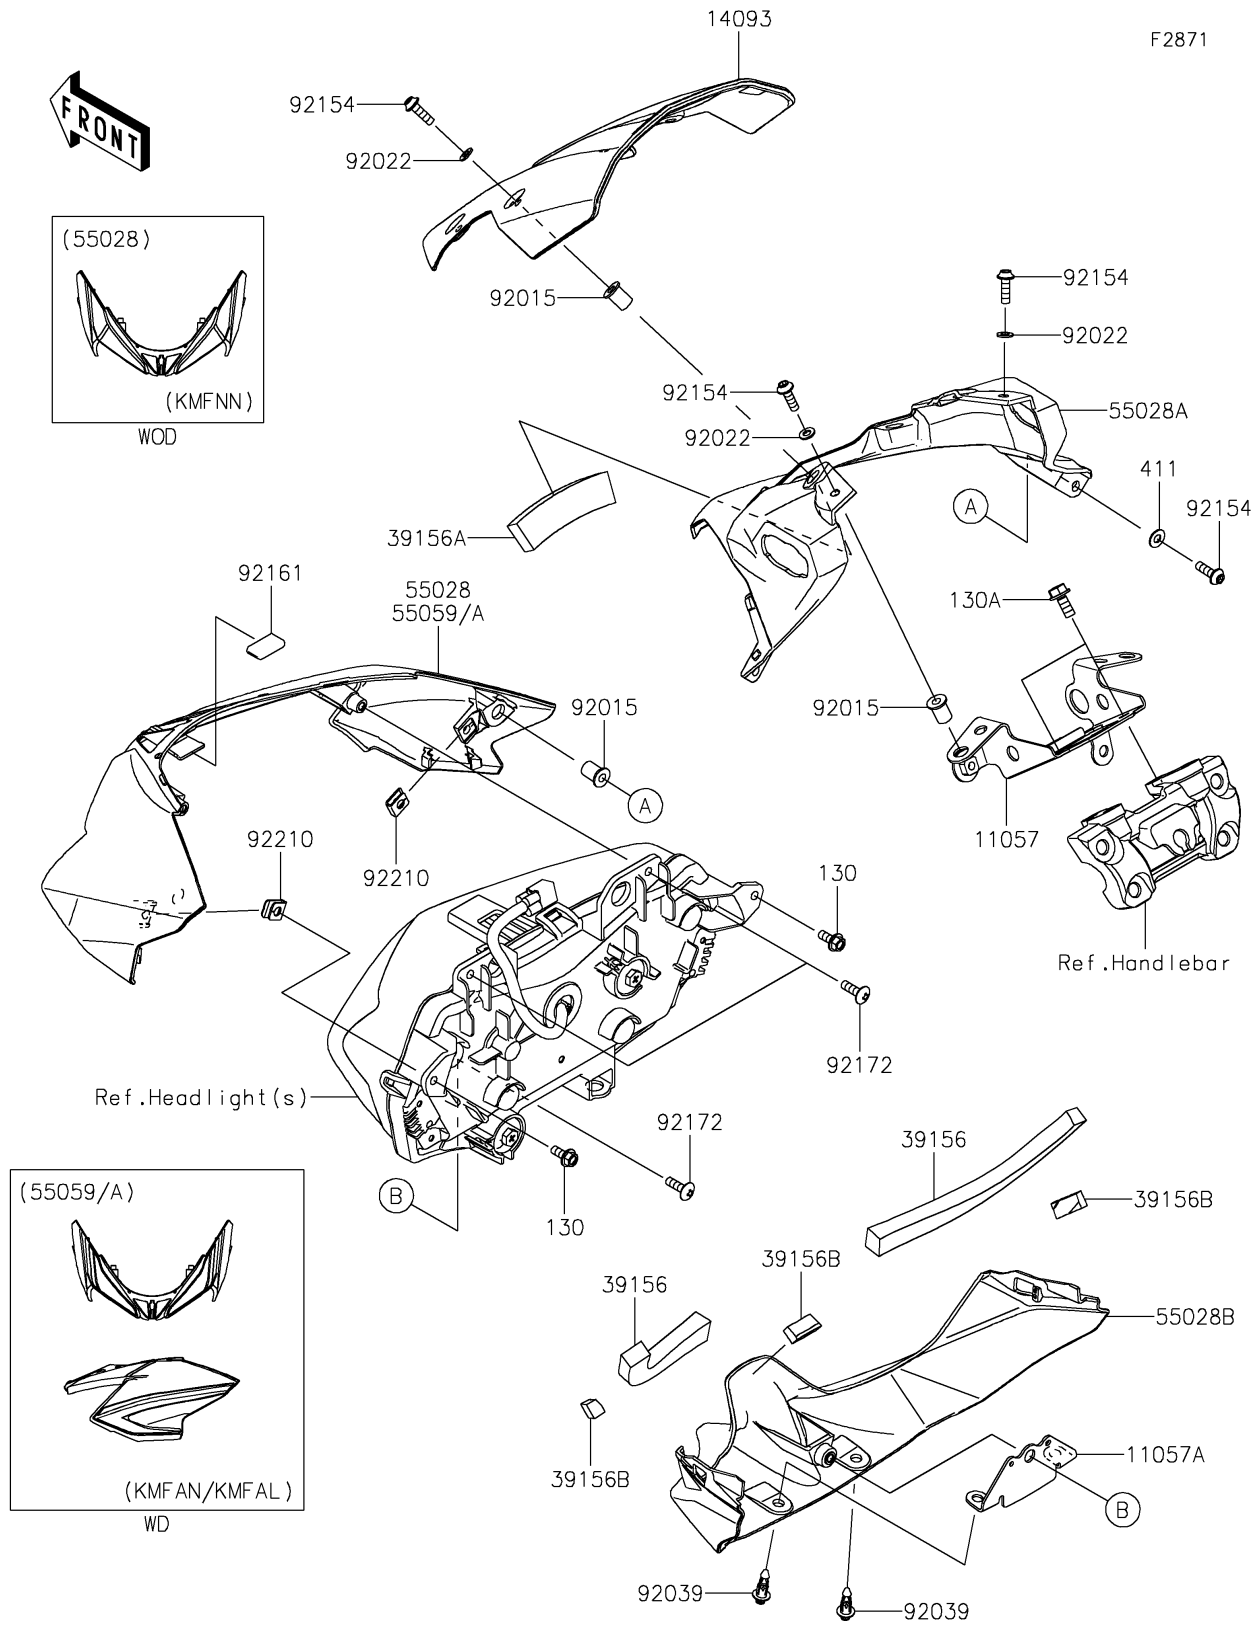

2021 Z650 ABS PARTS DIAGRAM

Cowling

2021 Z650 ABS PARTS LIST

Cowling

ITEM NAME	PART NUMBER	QUANTITY
BRACKET,UPP (Ref # 11057)	11057-2726	1
BRACKET,LWR (Ref # 11057A)	11057-2727	1
BOLT-FLANGED,5X12 (Ref # 130)	130BA0512	2
BOLT-FLANGED,6X14 (Ref # 130A)	130BB0614	2
COVER,METER (Ref # 14093)	14093-0934	1
PAD,170X10X20 (Ref # 39156)	39156-2546	2
PAD,80X10X20 (Ref # 39156A)	39156-2580	1
PAD,20X10X8 (Ref # 39156B)	39156-2581	3
WASHER-PLAIN,5MM (Ref # 411)	411AB0500	2
COWLING,UPP,CNT,M.S.BLACK (Ref # 55028)	55028-0710-660	1
COWLING,UPP,UPP (Ref # 55028A)	55028-0711	1
COWLING,UPP,LWR (Ref # 55028B)	55028-0712	1
NUT,WELL,5MM (Ref # 92015)	92015-1757	8
WASHER,5.1X10X1.0 (Ref # 92022)	92022-1977	6
RIVET (Ref # 92039)	92039-0709	2
BOLT,SOCKET,5X16 (Ref # 92154)	92154-1701	8
DAMPER,12X23 (Ref # 92161)	92161-1367	1
SCREW,TAPPING,5X16 (Ref # 92172)	92172-0742	3
NUT (Ref # 92210)	92210-0571	2