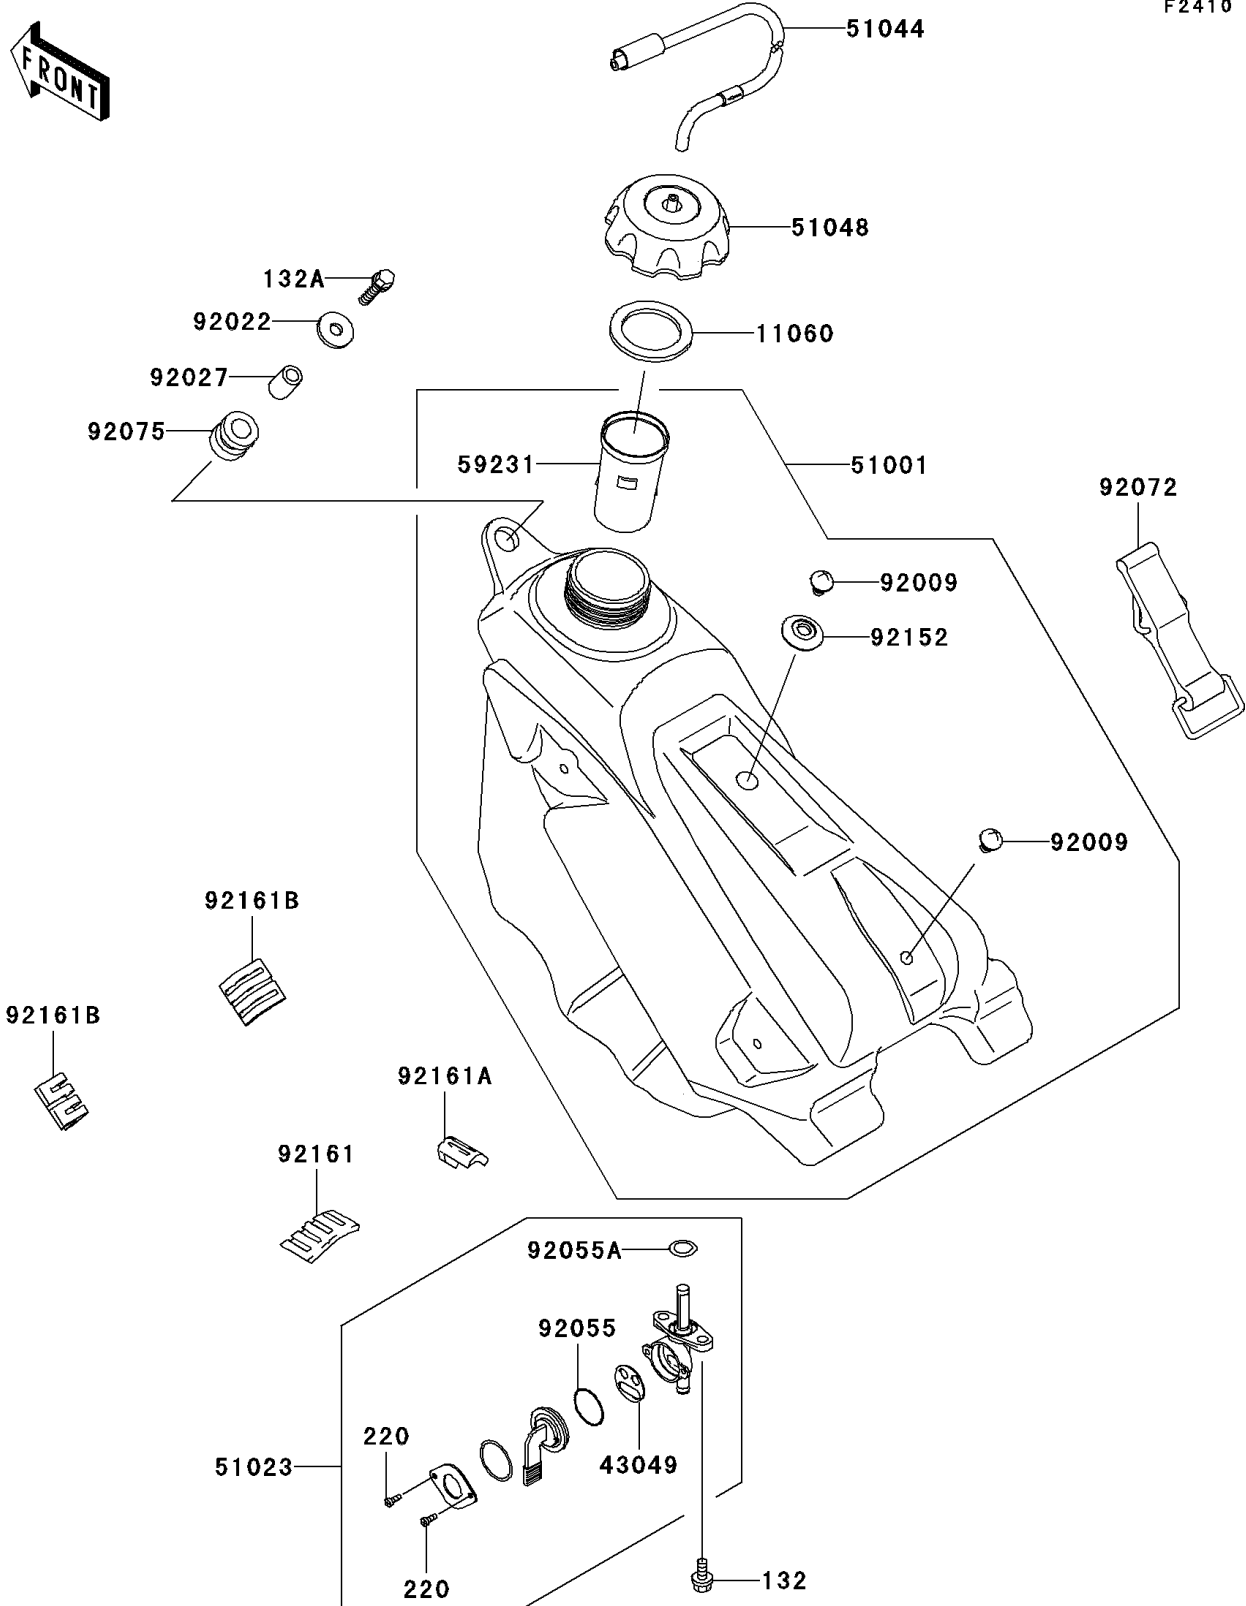

2004 KX250 PARTS DIAGRAM

Fuel Tank

F2410

2004 KX250 PARTS LIST

Fuel Tank

ITEM NAME	PART NUMBER	QUANTITY
BOLT-FLANGED-SMALL (Ref # 132)	132G0612	2
BOLT-FLANGED-SMALL (Ref # 132A)	132G0625	1
SCREW-PAN-CROS (Ref # 220)	220B0308	2
GASKET,FUEL TANK CAP (Ref # 11060)	11060-1340	1
PACKING,TAP VALVE (Ref # 43049)	43049-1091	1
TANK-COMP-FUEL,F.BLACK (Ref # 51001)	51001-0033-6Z	1
TAP-ASSY,FUEL (Ref # 51023)	51023-1395	1
TUBE-ASSY (Ref # 51044)	51044-0005	1
CAP-ASSY-TANK,FUEL (Ref # 51048)	51048-1124	1
FILLER (Ref # 59231)	59231-1096	1
SCREW,6MM (Ref # 92009)	92009-1971	2
WASHER,6.5X24X2 (Ref # 92022)	92022-1690	1
COLLAR,6.8X10X14 (Ref # 92027)	92027-1966	1
RING-O,TAP LEVER (Ref # 92055)	92055-1419	1
RING-O,FUEL TAP PACKING (Ref # 92055A)	92055-1700	1
BAND,FUEL TANK (Ref # 92072)	92072-1229	1
DAMPER (Ref # 92075)	92075-1787	1
COLLAR (Ref # 92152)	92152-1346	1
DAMPER,FUEL TANK,RR (Ref # 92161)	92161-1279	1
DAMPER,FUEL TANK,RR (Ref # 92161A)	92161-1280	1
DAMPER,FUEL TANK,SIDE (Ref # 92161B)	92161-1291	2