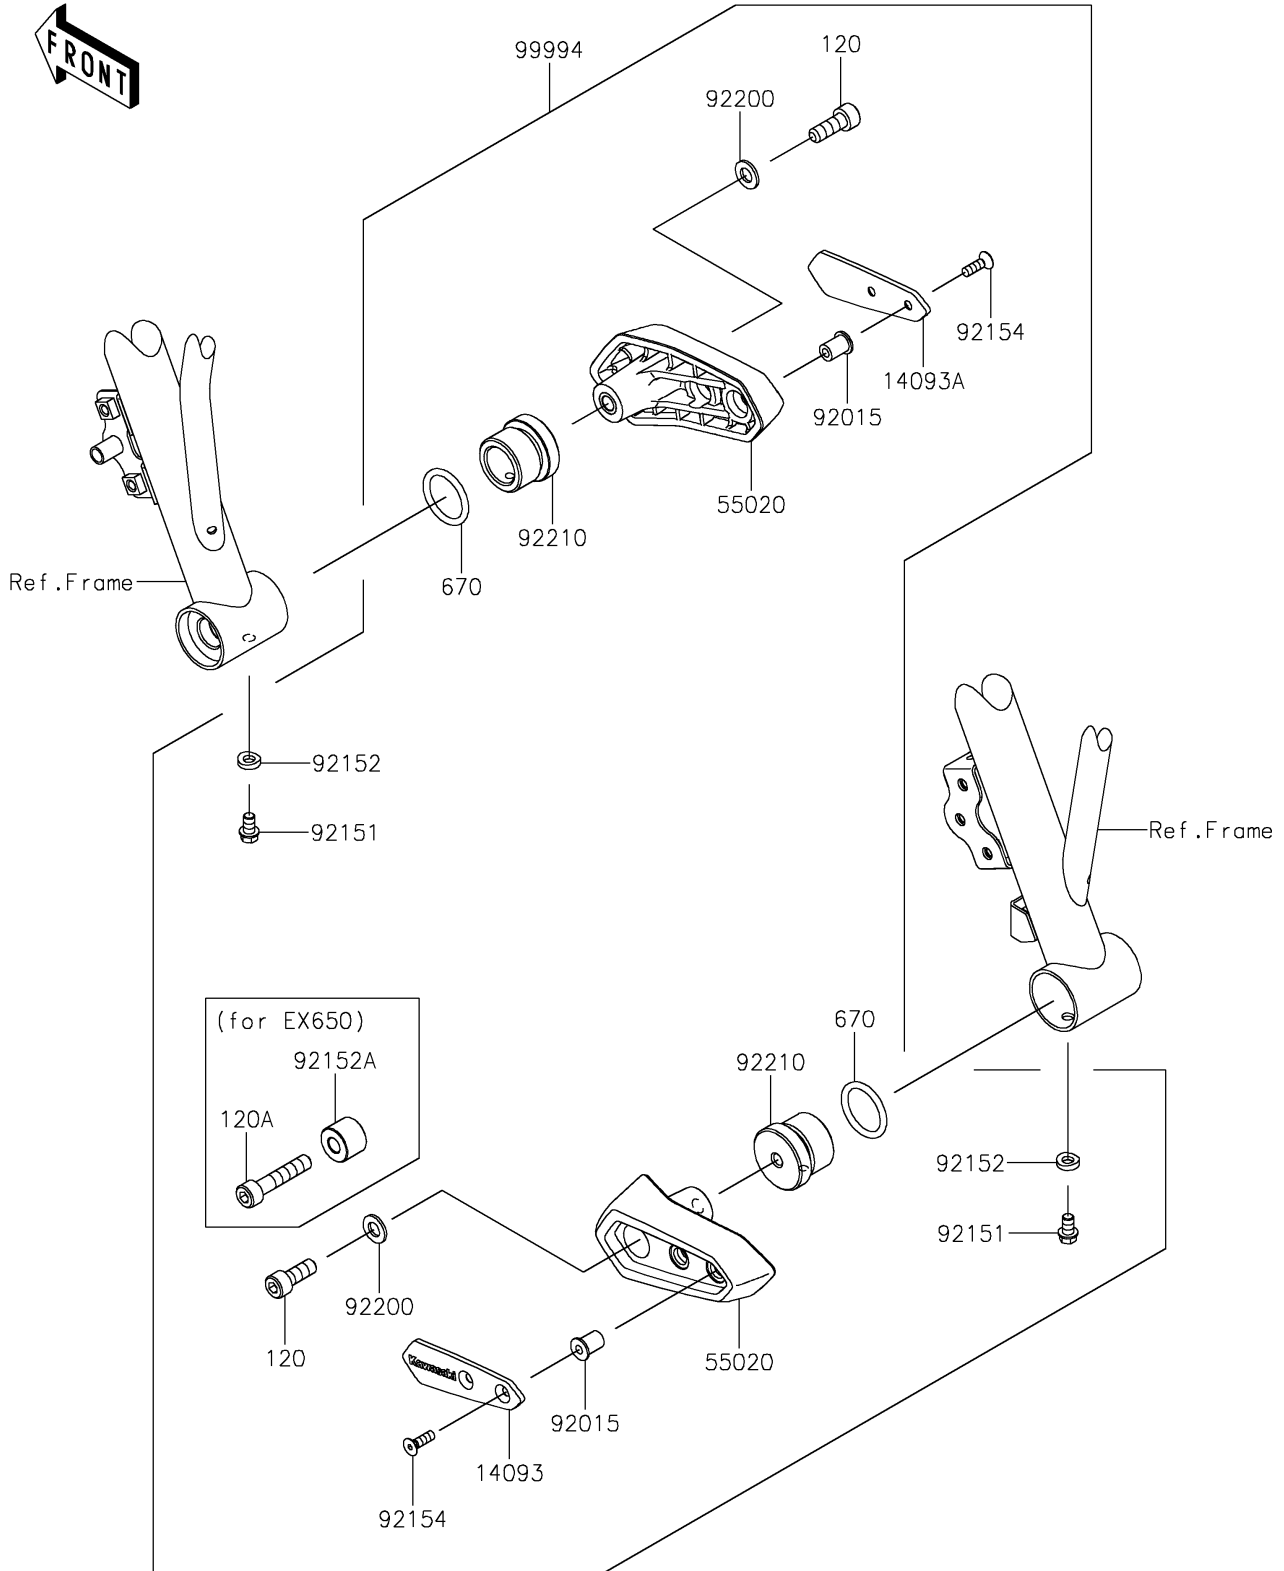

2021 Z650 PARTS DIAGRAM

Accessory(Frame Slider)

F2910A

2021 Z650 PARTS LIST

Accessory(Frame Slider)

ITEM NAME	PART NUMBER	QUANTITY
BOLT-SOCKET,8X22 (Ref # 120)	120CA0822	2
BOLT-SOCKET,8X40 (Ref # 120A)	120CA0840	1
COVER,SLIDER,LH (Ref # 14093)	14093-0350	1
COVER,SLIDER,RH (Ref # 14093A)	14093-0351	1
GUARD (Ref # 55020)	55020-1997	2
O RING,26MM (Ref # 670)	670B3026	2
NUT,WELL,5MM (Ref # 92015)	92015-1757	4
BOLT,6X10 (Ref # 92151)	92151-1277	2
COLLAR,6.3X12 (Ref # 92152)	92152-2236	2
COLLAR,8.3X20X15 (Ref # 92152A)	92152-2237	1
BOLT,SOCKET,5X16 (Ref # 92154)	92154-1014	4
WASHER,8.4X16X1.6 (Ref # 92200)	92200-0807	2
NUT (Ref # 92210)	92210-1505	2
KIT-ACCESSORY,FRAME SLIDER (Ref # 99994)	99994-0797	1